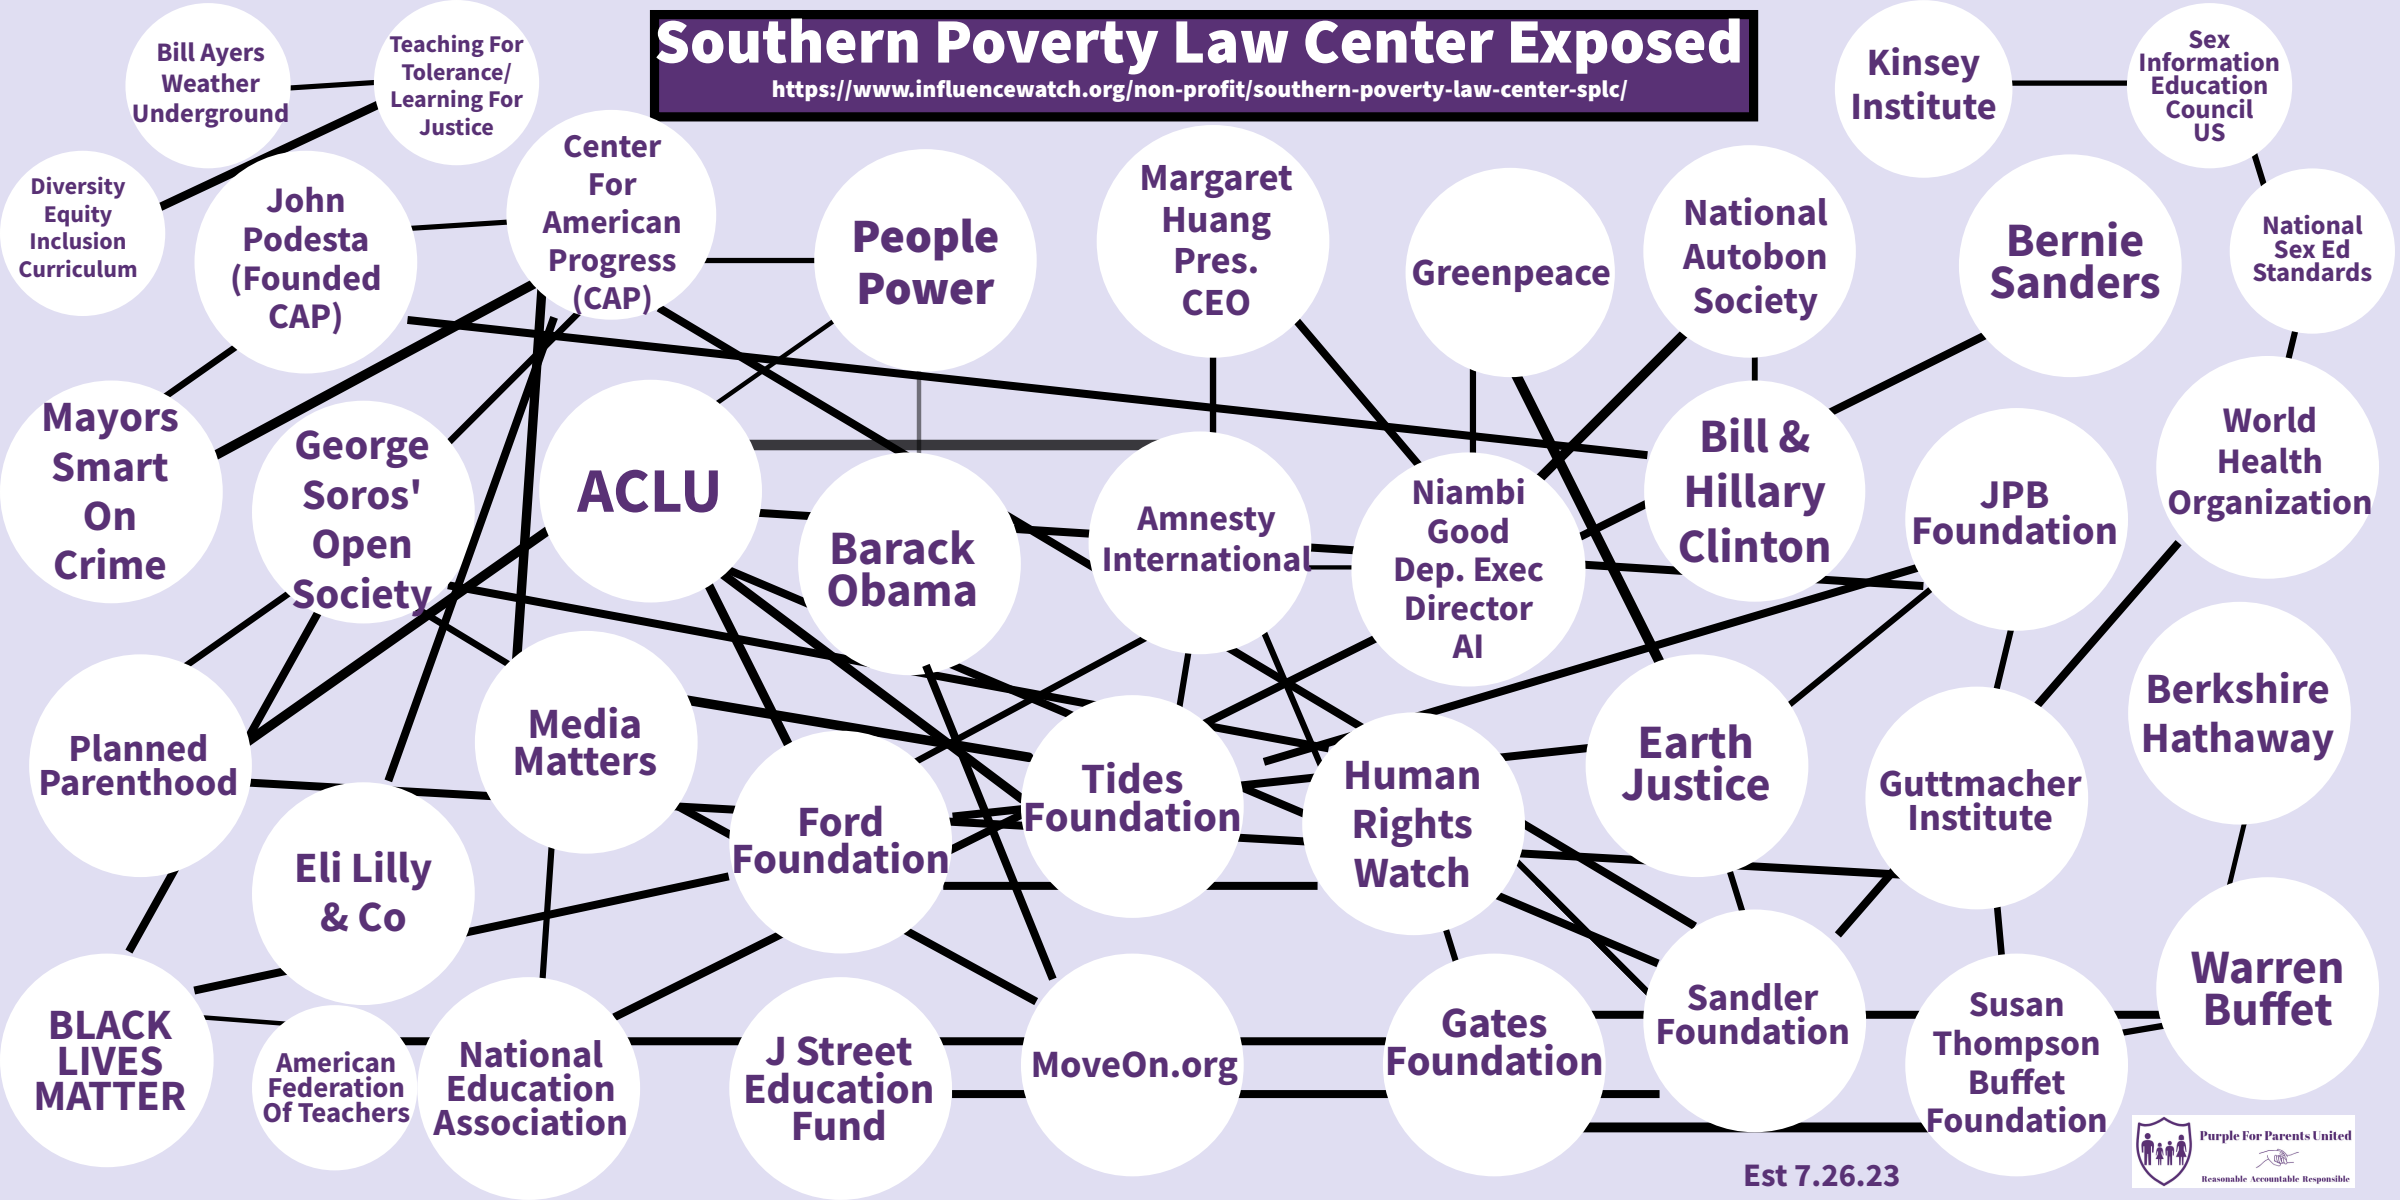

Southern Poverty Law Center Exposed

<https://www.influencewatch.org/non-profit/southern-poverty-law-center-splc/>

Bill Ayers
Weather
Underground

Teaching For
Tolerance/
Learning For
Justice

Kinsey
Institute

Sex
Information
Education
Council
US

Diversity
Equity
Inclusion
Curriculum

John
Podesta
(Founded
CAP)

Center
For
American
Progress
(CAP)

People
Power

Margaret
Huang
Pres.
CEO

Greenpeace

National
Autobon
Society

Bernie
Sanders

National
Sex Ed
Standards

Mayors
Smart
On
Crime

George
Soros'
Open
Society

ACLU

Barack
Obama

Amnesty
International

Niambi
Good
Dep. Exec
Director
AI

Bill &
Hillary
Clinton

JPB
Foundation

World
Health
Organization

Planned
Parenthood

Media
Matters

Ford
Foundation

Tides
Foundation

Human
Rights
Watch