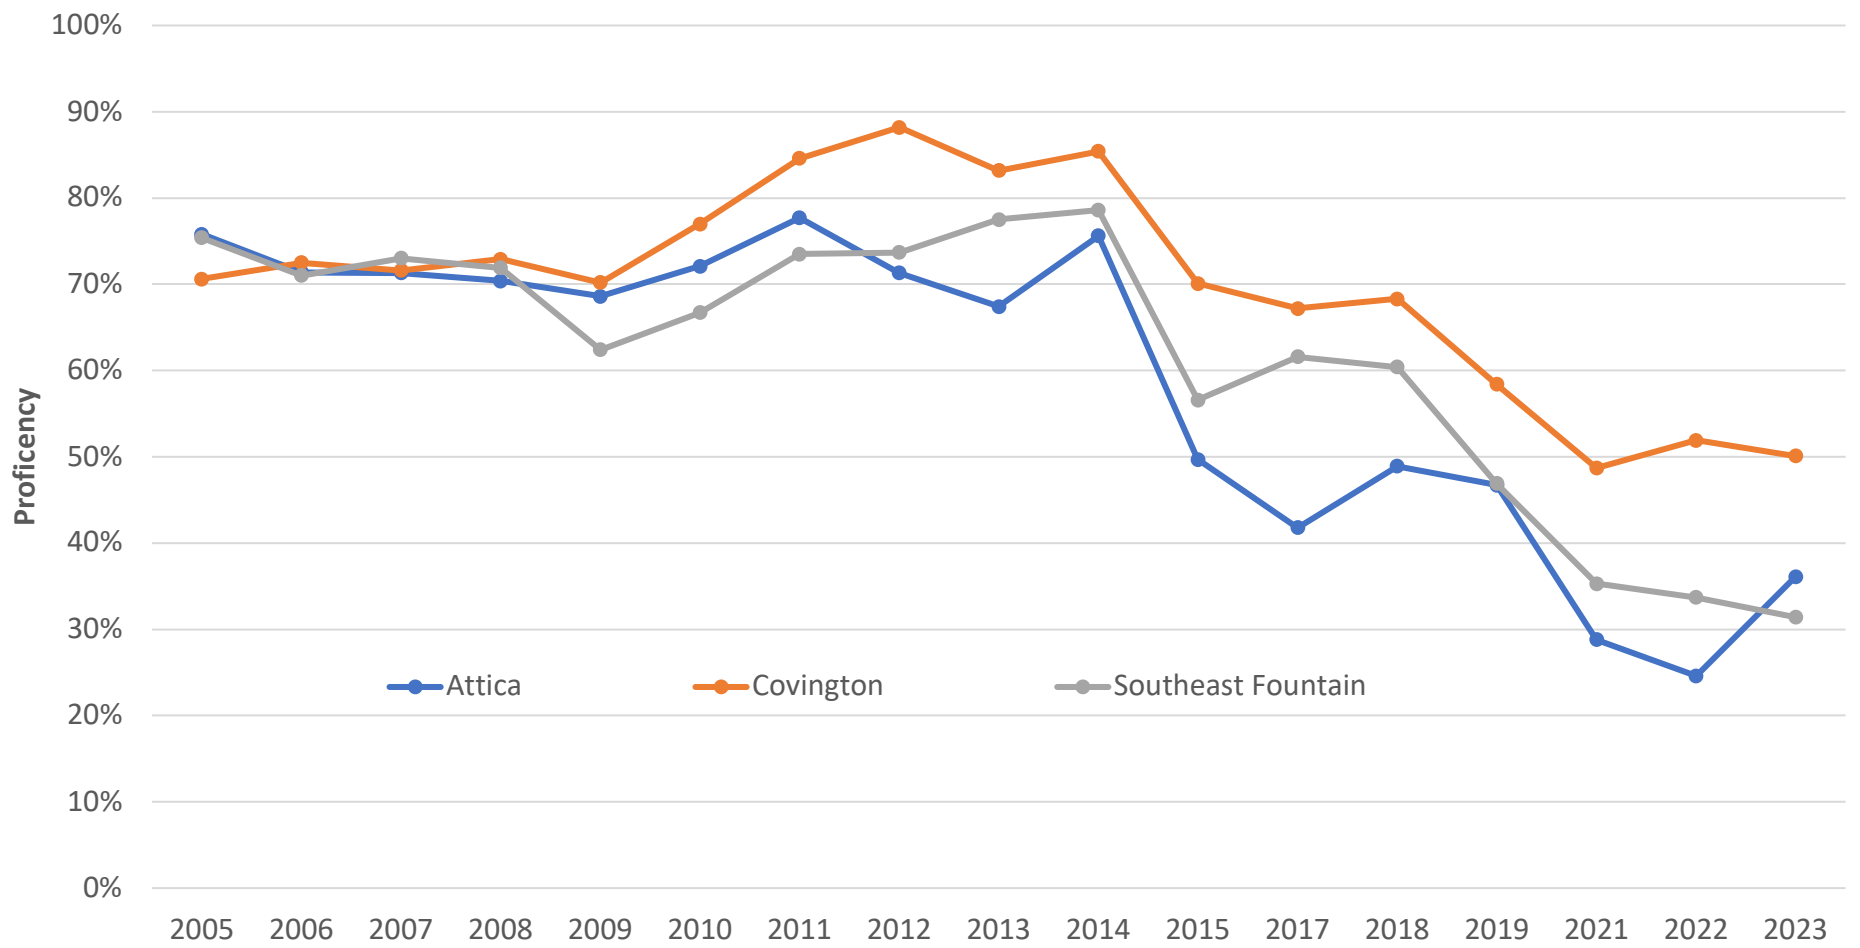

Fountain County Schools Math - ISTEP/ILEARN Proficiency 2005-2023

2005-2018 ISTEP, 2019-present ILEARN
Source: <https://www.in.gov/doi/it/data-center-and-reports/>
There is no testing for 2020.
<https://www.niche.com/k12/search/> - Schools by County