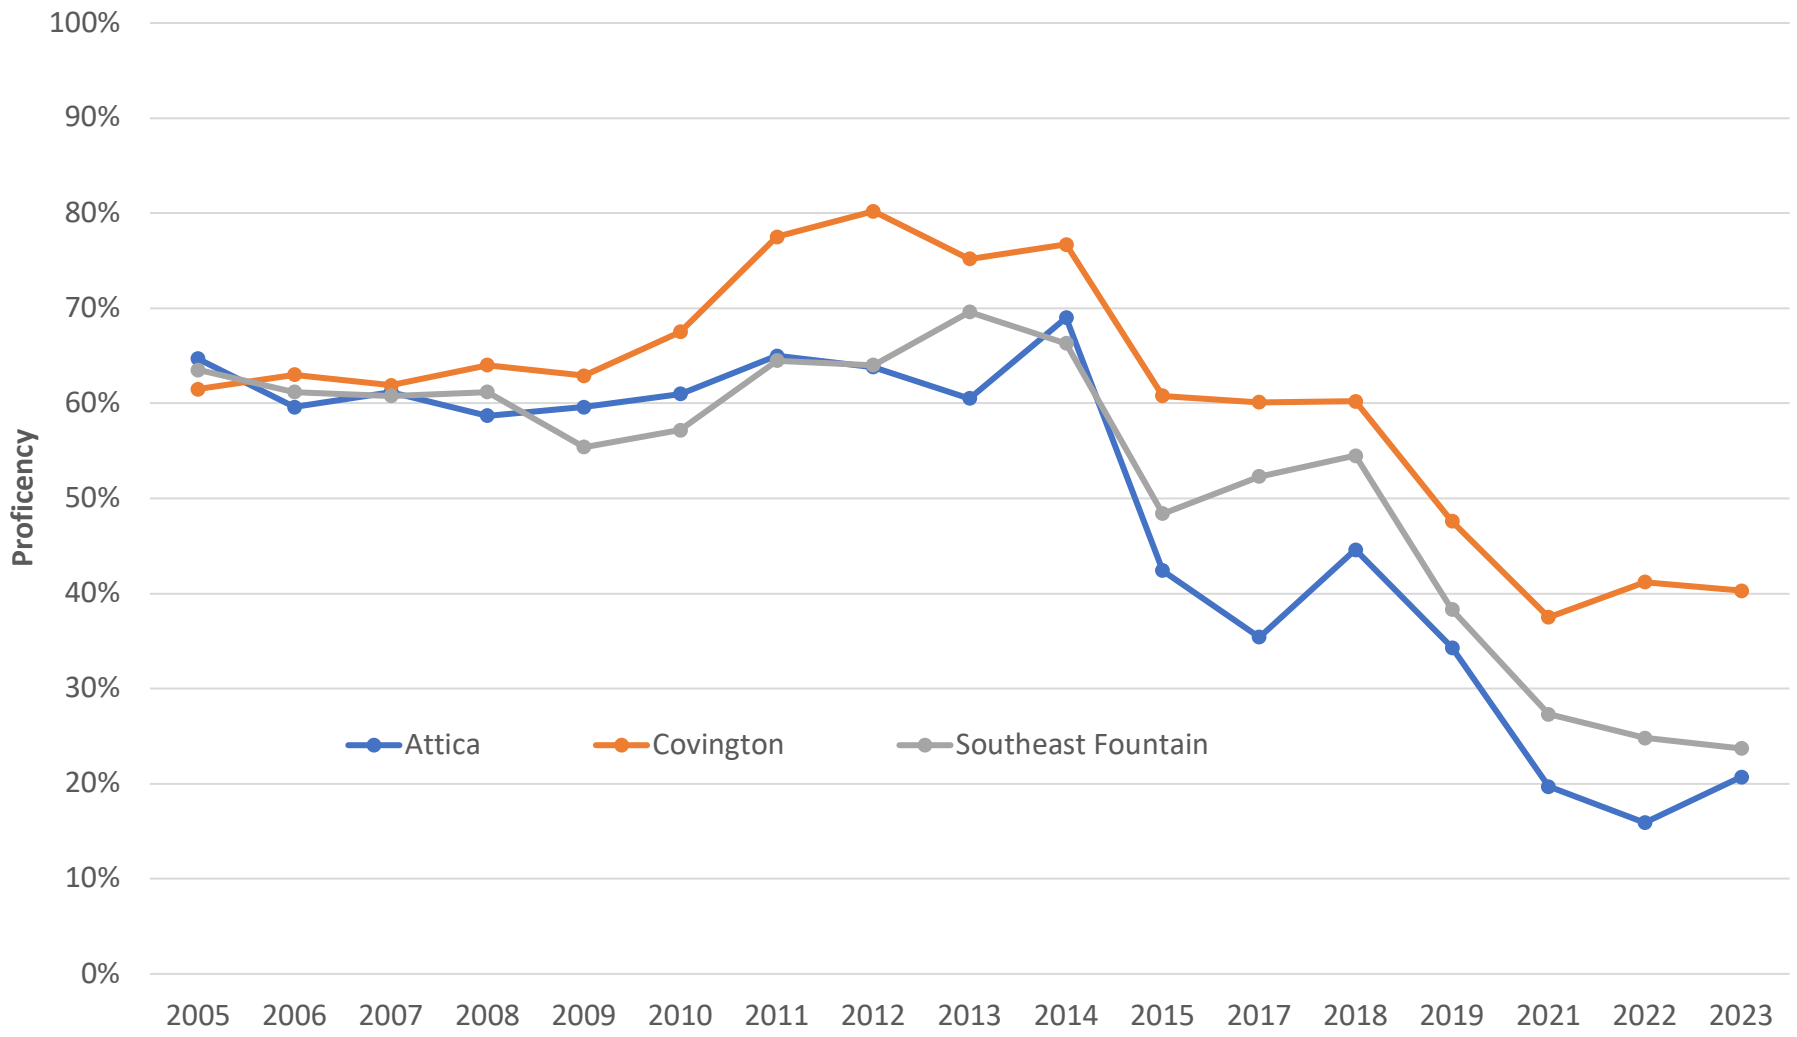

Fountain County Schools ELA & Math - ISTEP/ILEARN Proficiency 2005-2023

2005-2018 ISTEP, 2019-present ILEARN
Source: <https://www.in.gov/doi/it/data-center-and-reports/>
There is no testing for 2020.
<https://www.niche.com/k12/search/> - Schools by County

Year