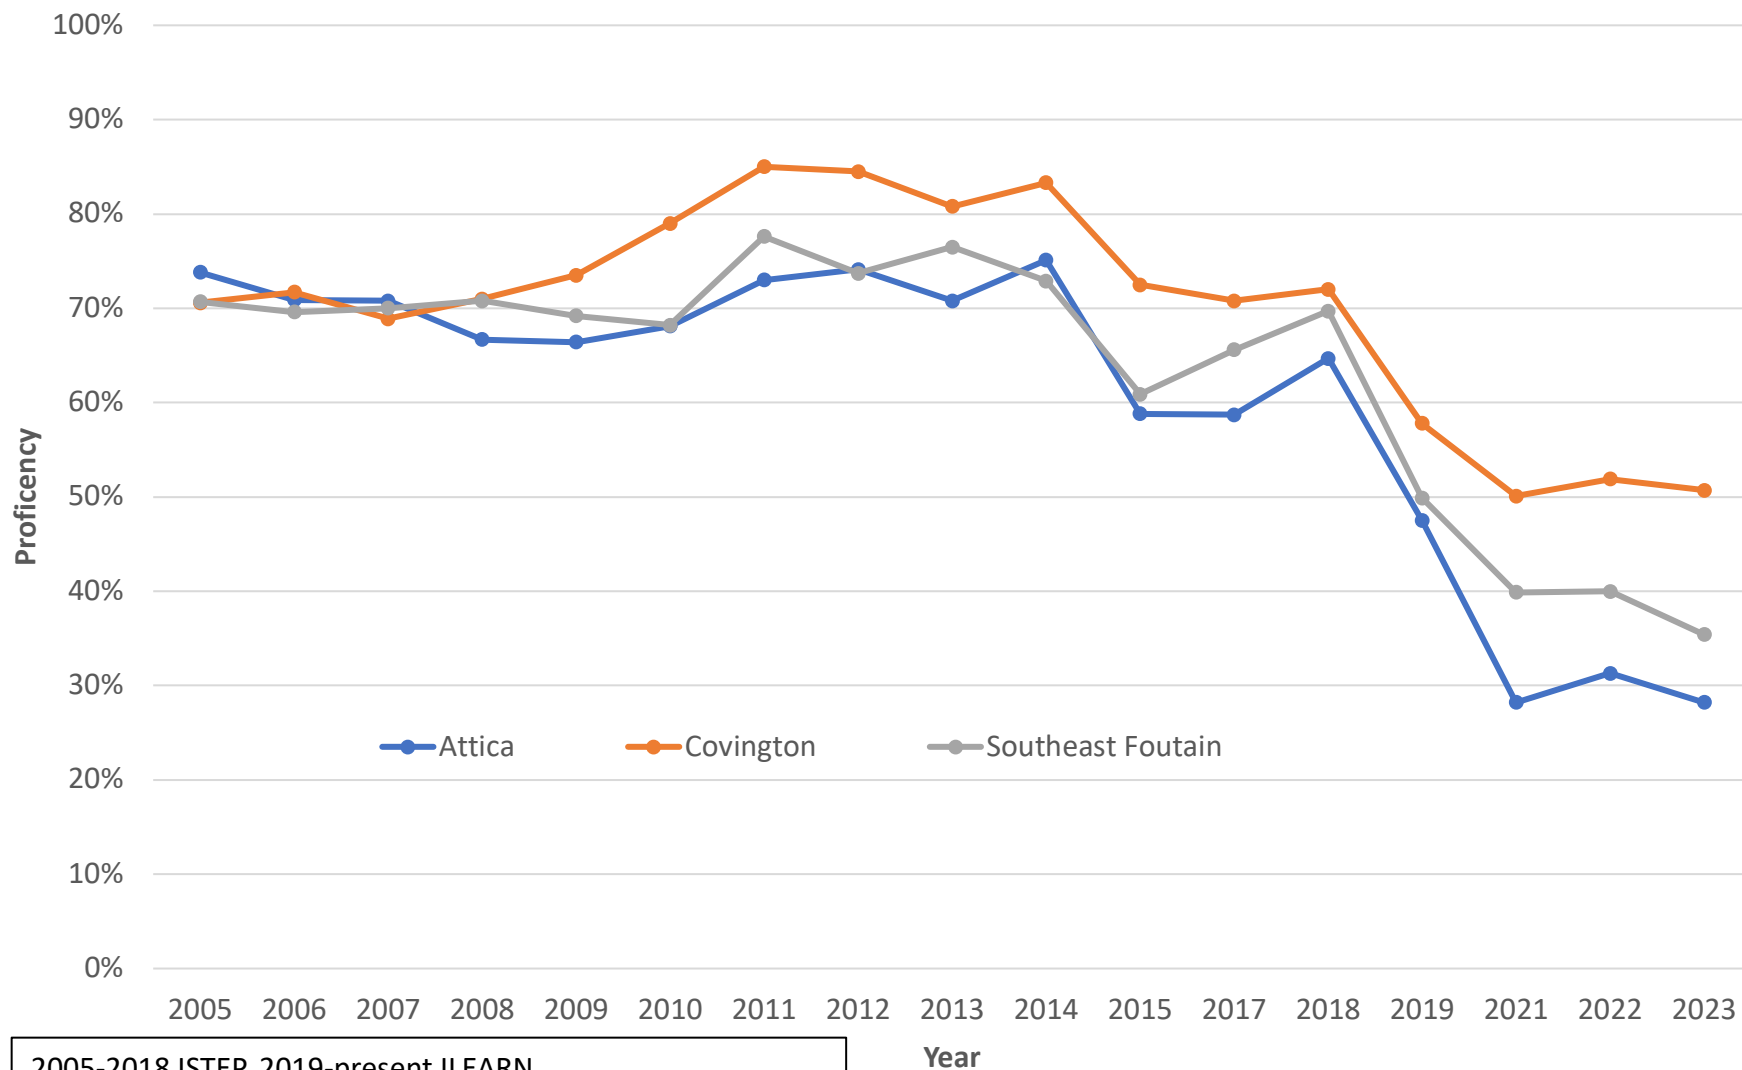

Fountain County Schools ELA - ISTEP/ILEARN Proficiency 2005-2023

2005-2018 ISTEP, 2019-present ILEARN
 Source: <https://www.in.gov/doi/data-center-and-reports/>
 There is no testing for 2020.
<https://www.niche.com/k12/search/> - Schools by County