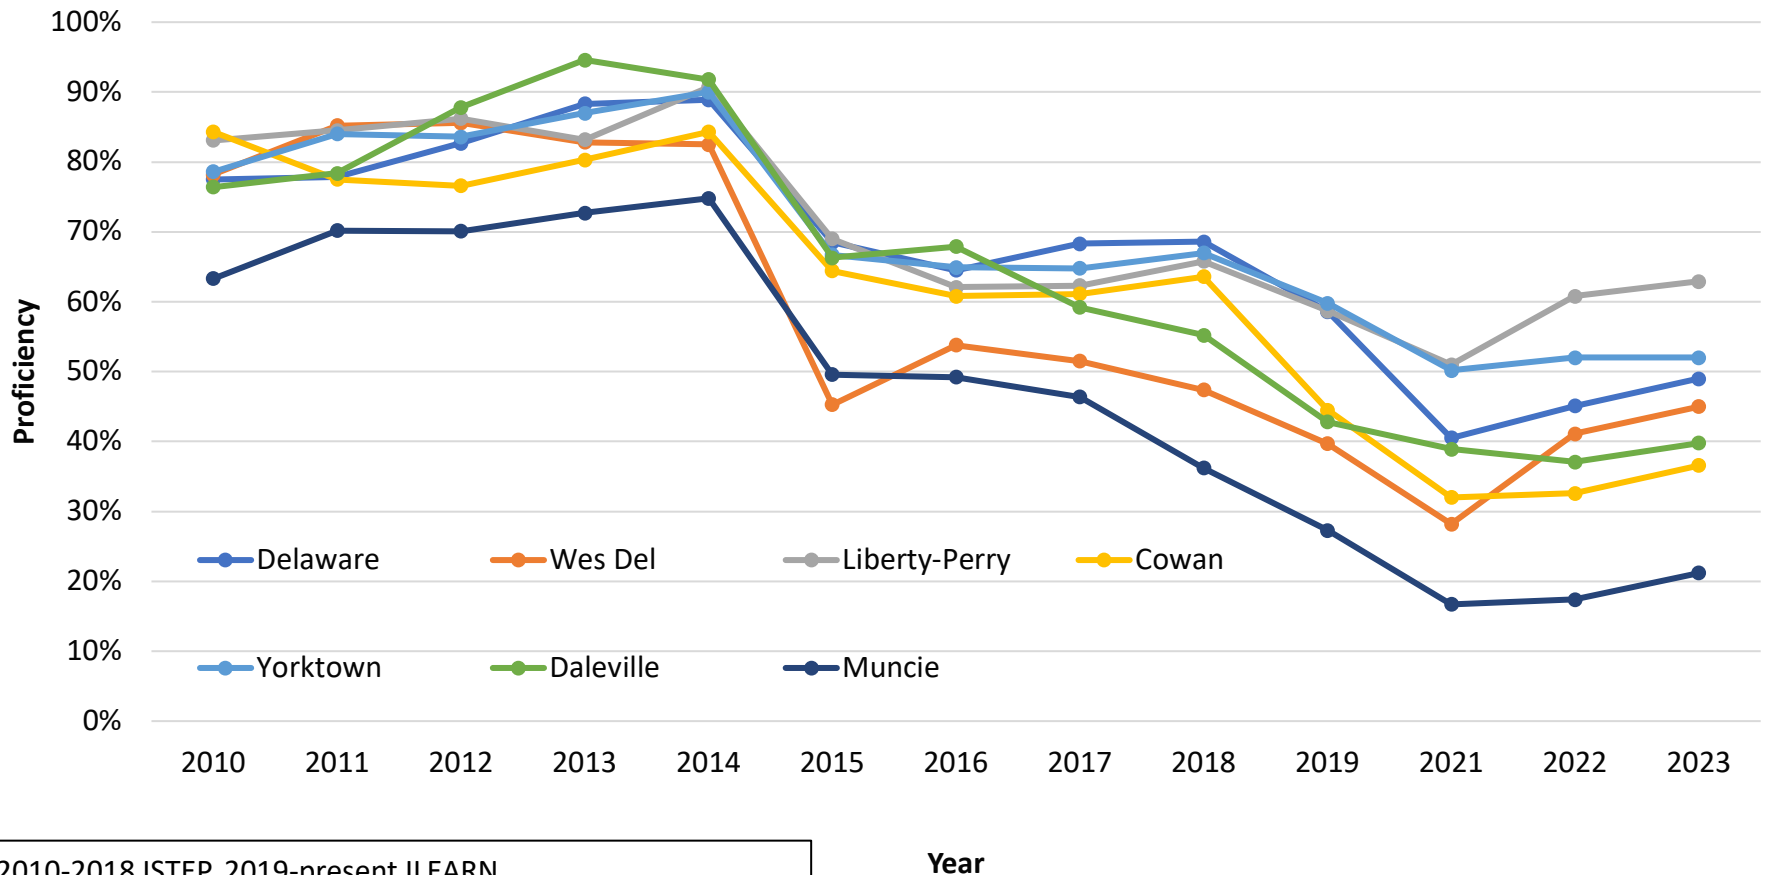

Delaware County Schools Math ISTEP/ILEARN Proficiency 2010-2023

2010-2018 ISTEP, 2019-present ILEARN
Source: <https://www.in.gov/doi/it/data-center-and-reports/>
There is no testing for 2020.
<https://www.niche.com/k12/search/> - Schools by County