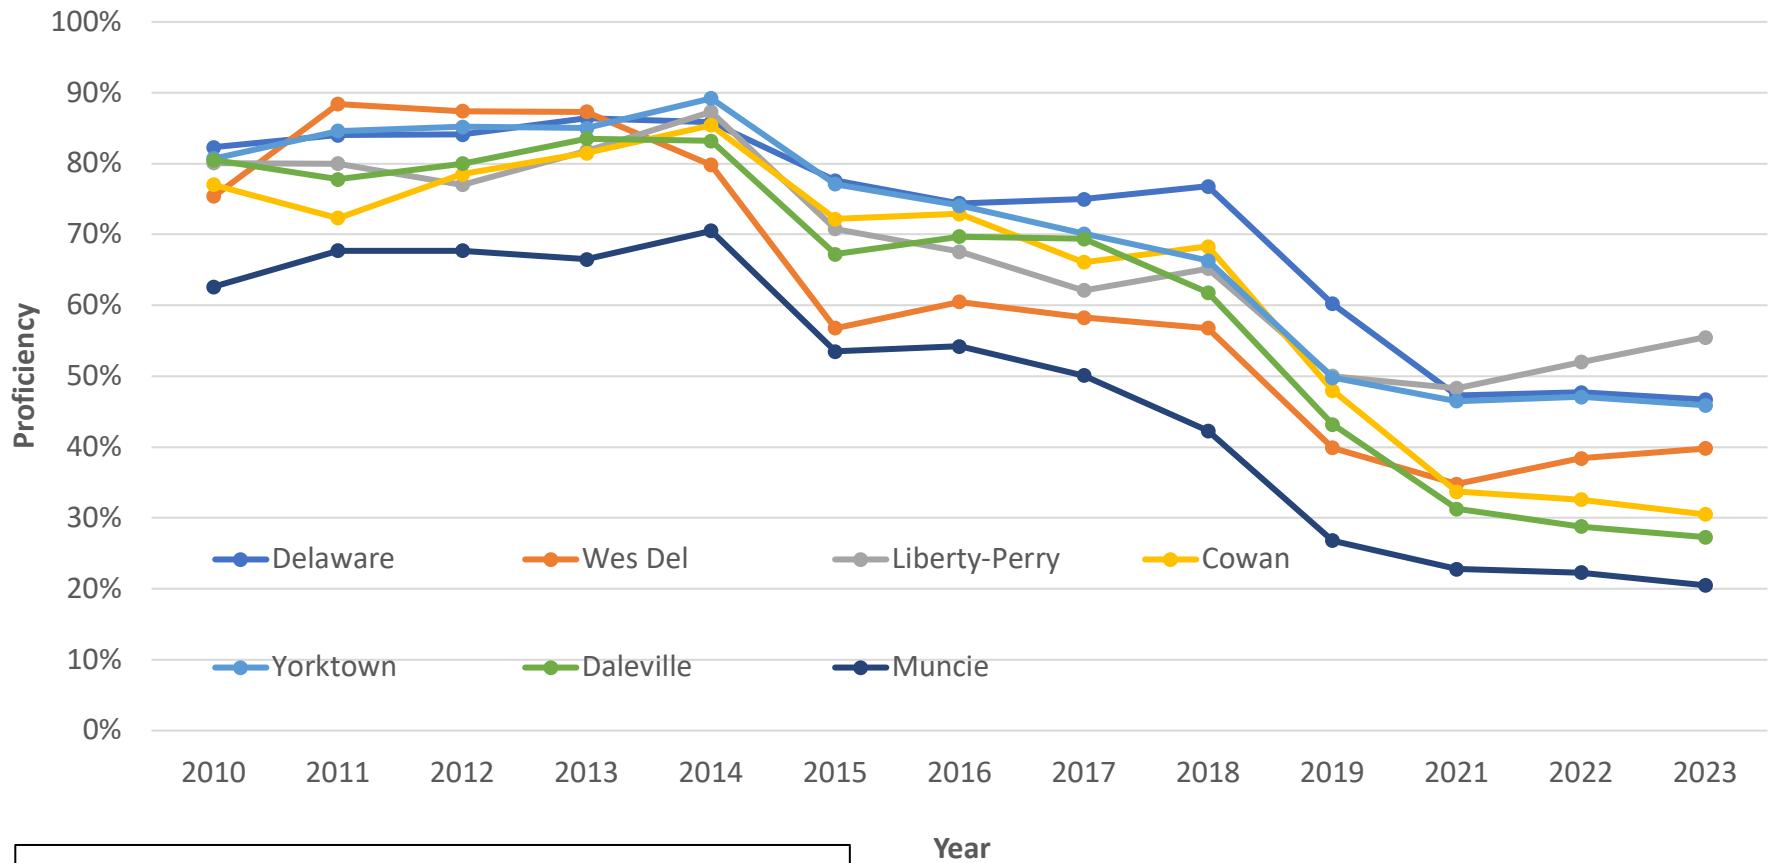

Delaware County Schools ELA - ISTEP/ILEARN Proficiency 2010-2023

2010-2018 ISTEP, 2019-present ILEARN
 Source: <https://www.in.gov/doe/it/data-center-and-reports/>
 There is no testing for 2020.
<https://www.niche.com/k12/search/> - Schools by County