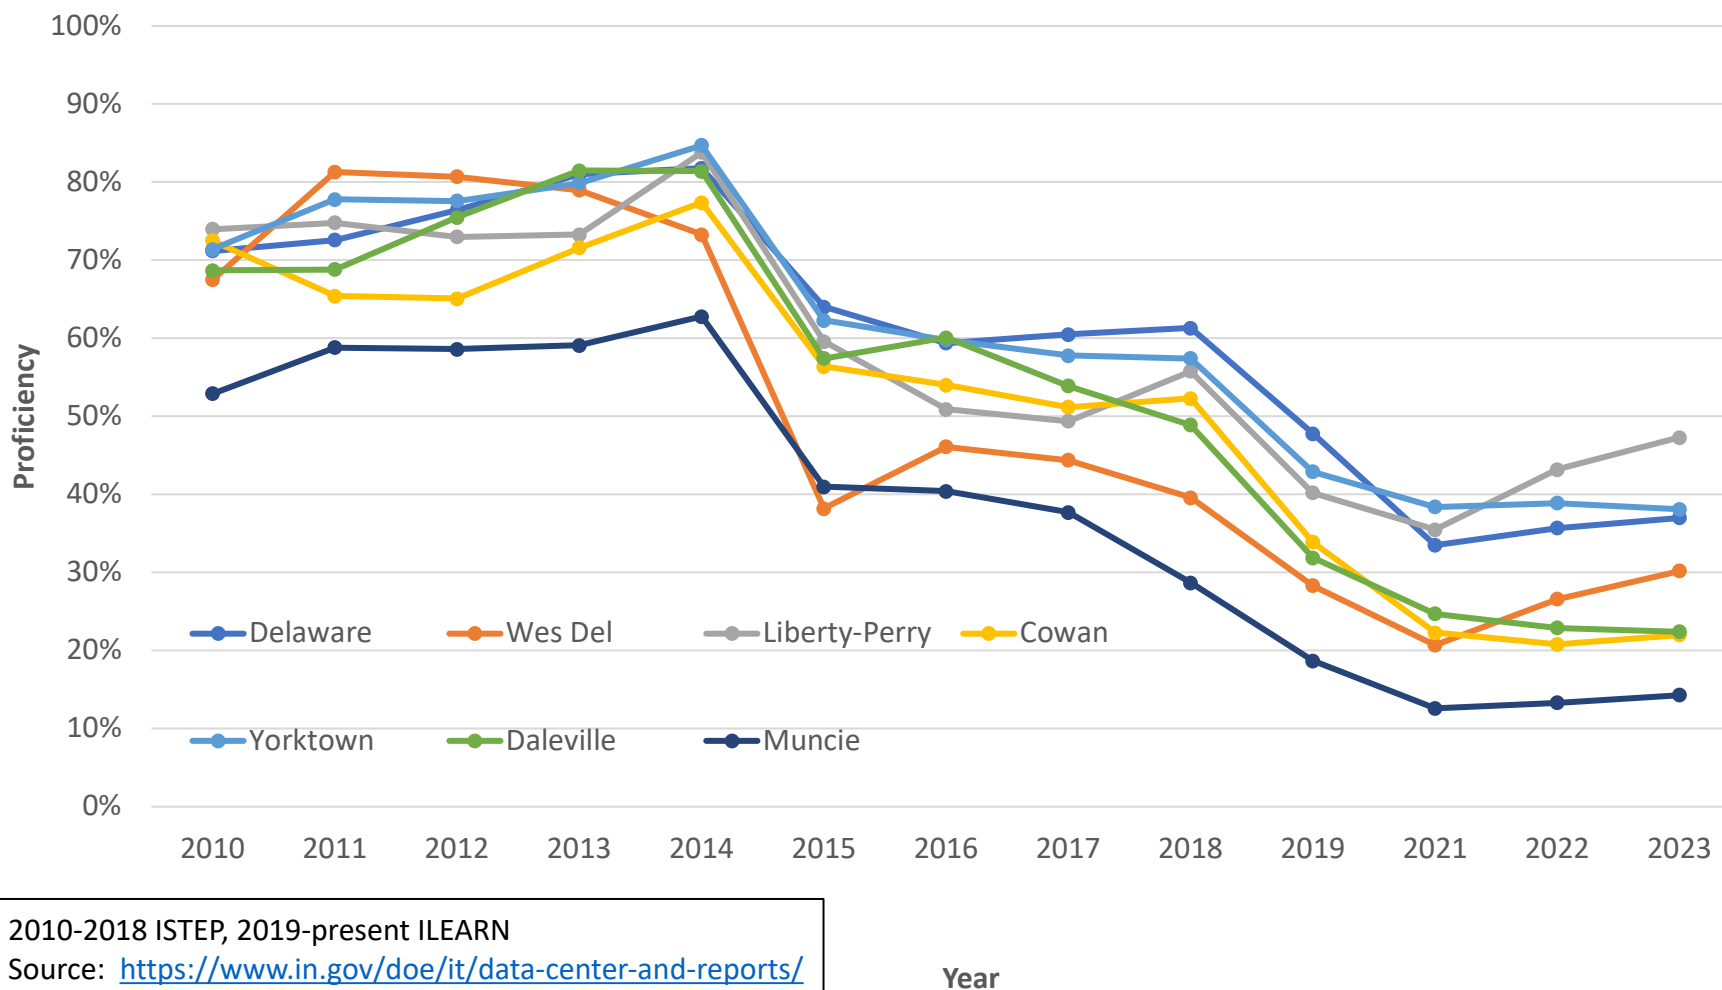

Delaware County Schools ELA/Math ISTEP/ILEARN Proficiency 2010-2023

2010-2018 ISTEP, 2019-present ILEARN
Source: <https://www.in.gov/doi/it/data-center-and-reports/>
There is no testing for 2020.
<https://www.niche.com/k12/search/> - Schools by County