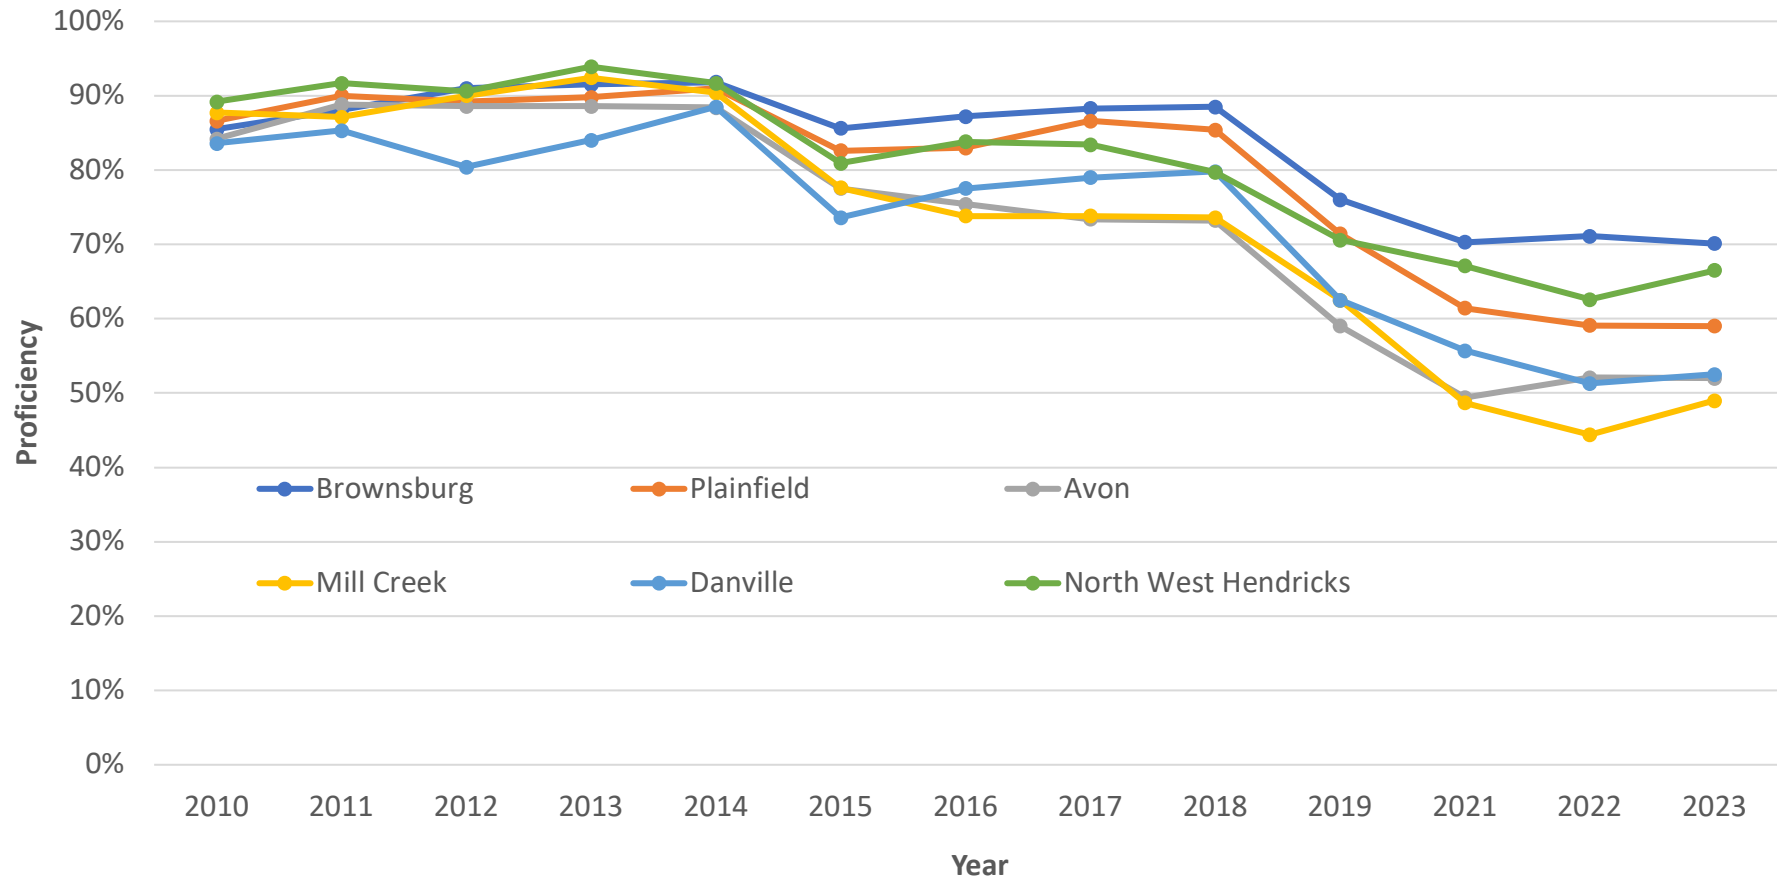

Hendricks County Schools ELA - ISTEP/ILEARN Proficiency 2010-2023

2010-2018 ISTEP, 2019-present ILEARN

Source: <https://www.in.gov/doe/it/data-center-and-reports/>

There is no testing for 2020.

<https://www.niche.com/k12/search/> - Schools by County