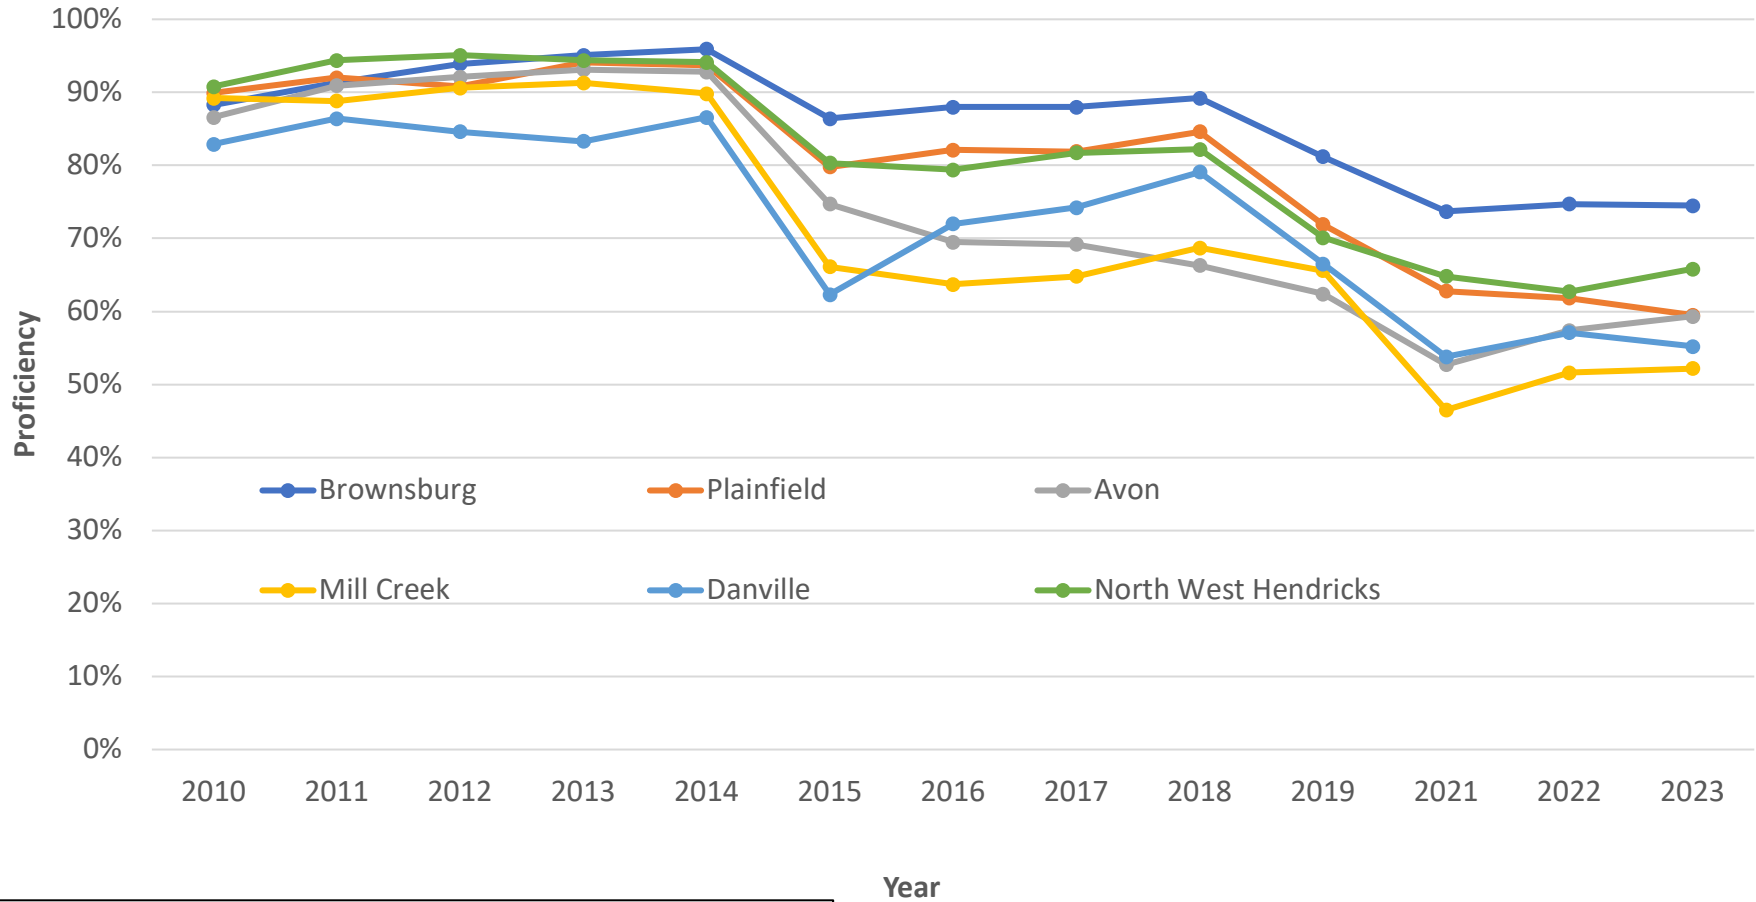

Hendricks County Schools Math - ISTEP/ILEARN Proficiency 2010-2023

2010-2018 ISTEP, 2019-present ILEARN
Source: <https://www.in.gov/doi/data-center-and-reports/>
There is no testing for 2020.
<https://www.niche.com/k12/search/> - Schools by County