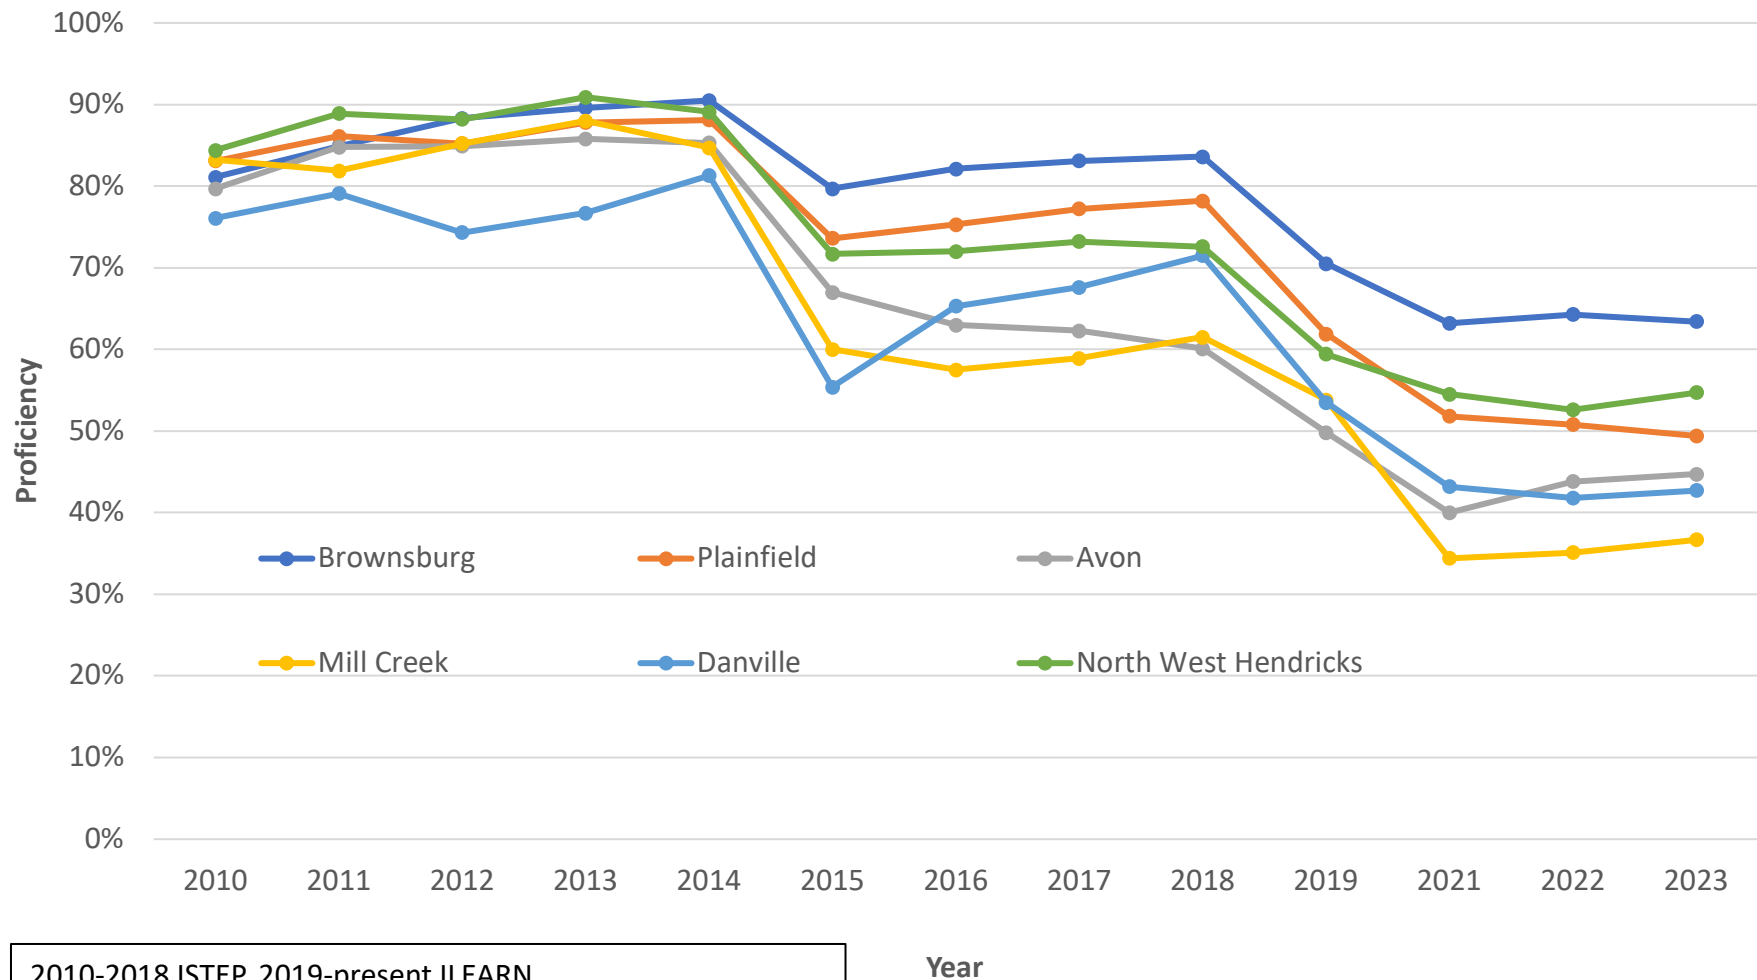

Hendricks County Schools ELA/Math - ISTEP/ILEARN Proficiency 2010-2023

2010-2018 ISTEP, 2019-present ILEARN
Source: <https://www.in.gov/doi/data-center-and-reports/>
There is no testing for 2020.
<https://www.niche.com/k12/search/> - Schools by County