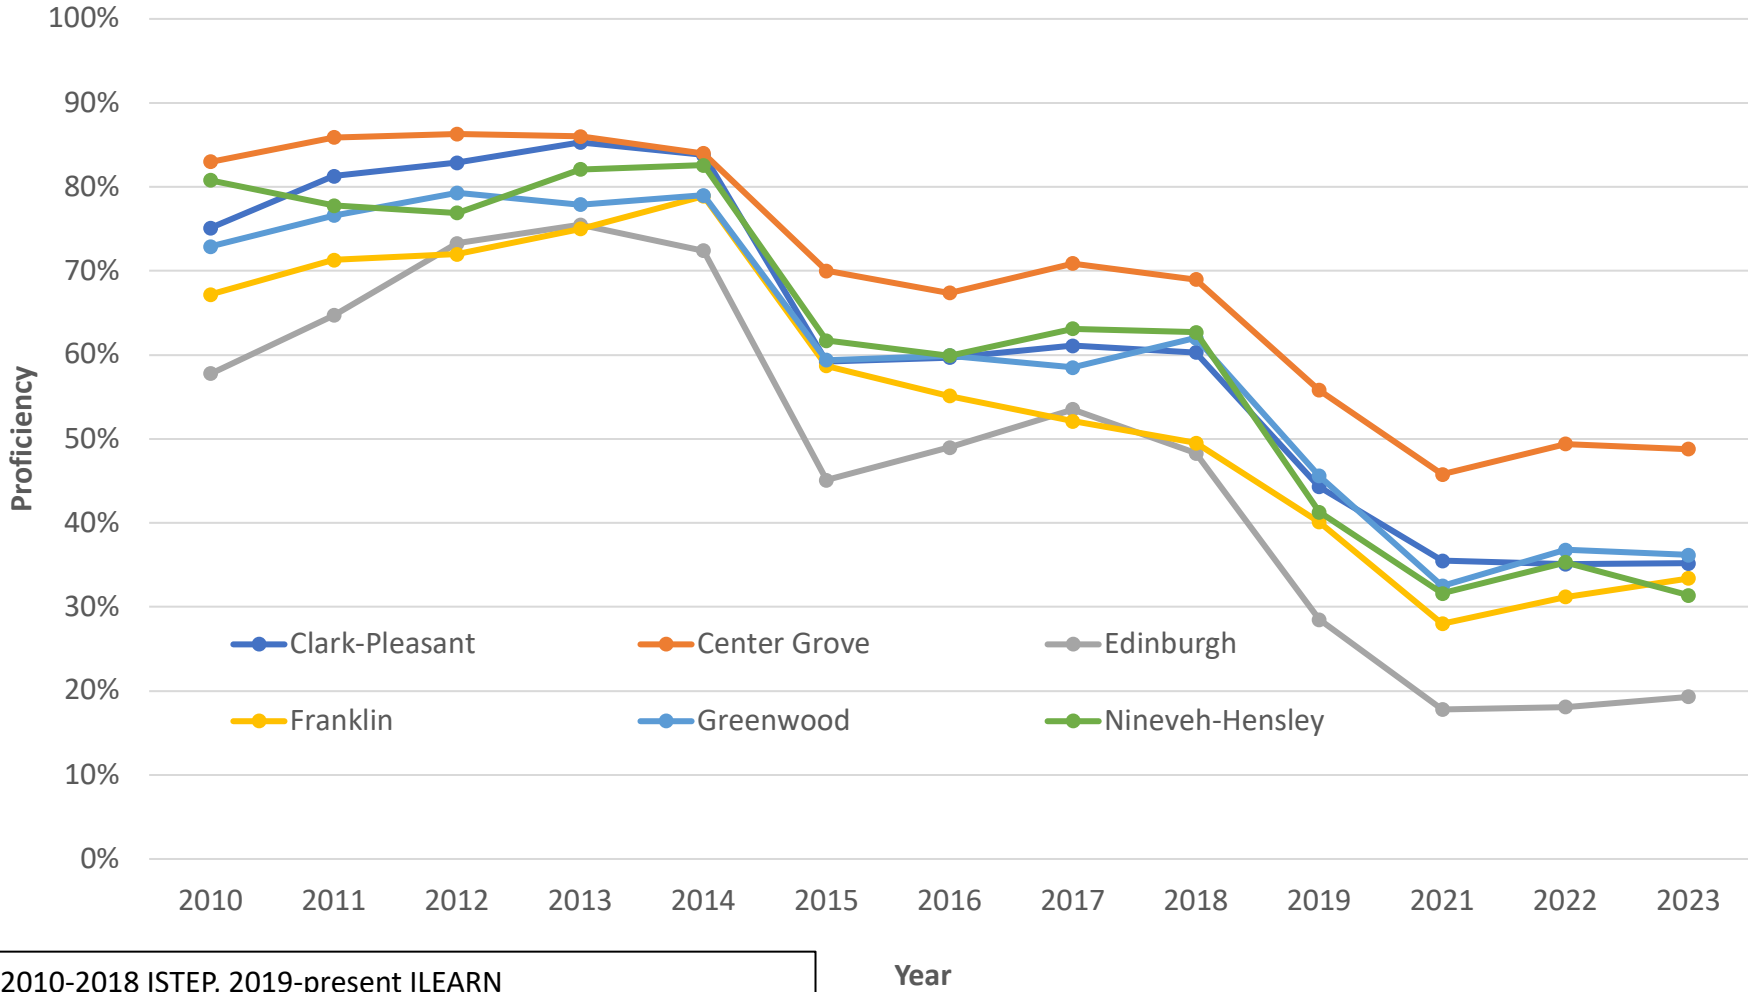

Johnson County Schools ELA/Math - ISTEP/ILEARN Proficiency 2010-2023

2010-2018 ISTEP, 2019-present ILEARN
Source: <https://www.in.gov/doi/data-center-and-reports/>
There is no testing for 2020.
<https://www.niche.com/k12/search/> - Schools by County