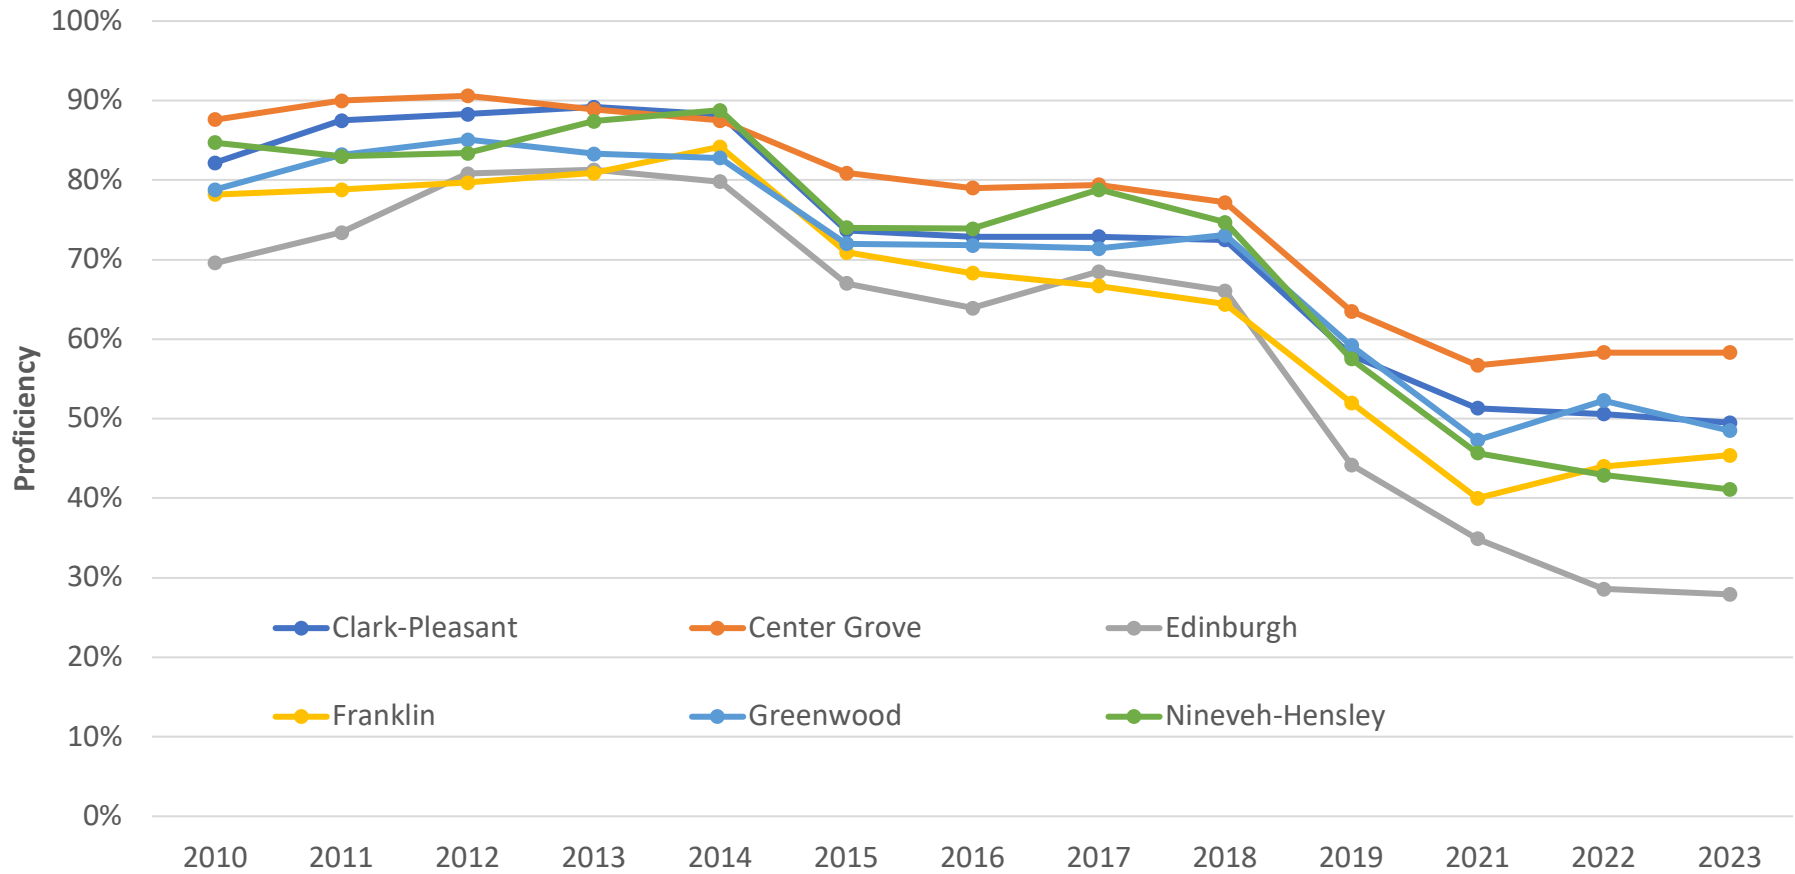

Johnson County Schools ELA - ISTEP/ILEARN Proficiency 2010-2023

2010-2018 ISTEP, 2019-present ILEARN
 Source: <https://www.in.gov/doi/data-center-and-reports/>
 There is no testing for 2020.
<https://www.niche.com/k12/search/> - Schools by County