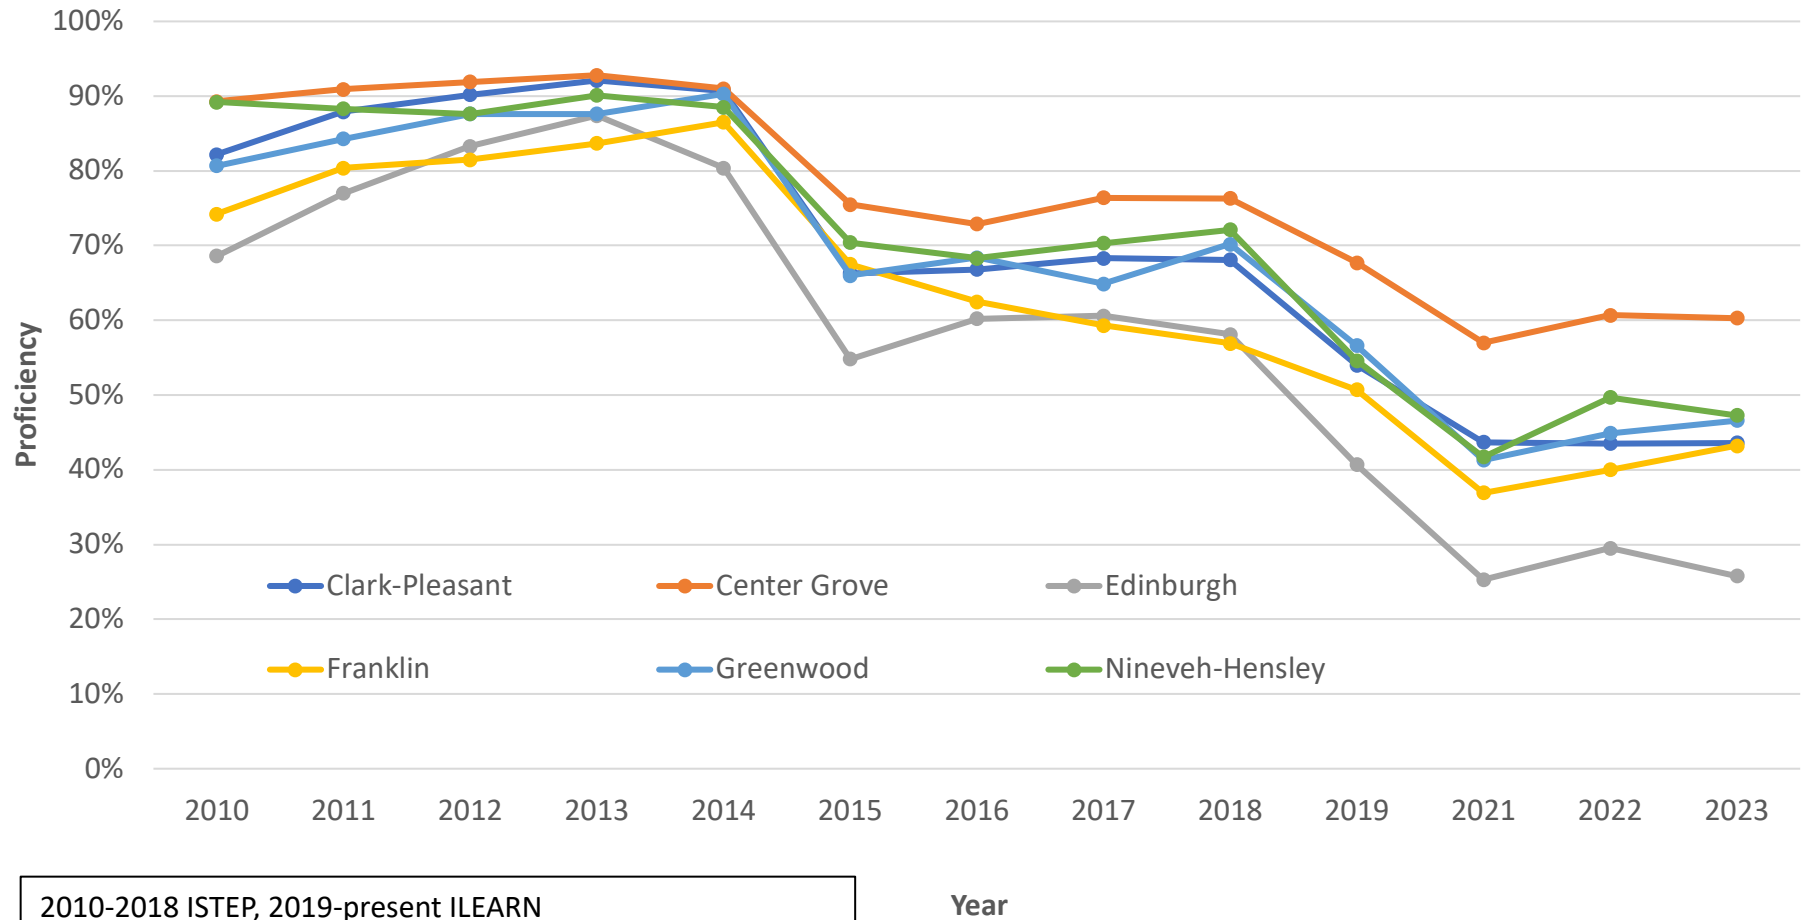

Johnson County Schools Math - ISTEP/ILEARN Proficiency 2010-2023

2010-2018 ISTEP, 2019-present ILEARN
Source: <https://www.in.gov/doi/data-center-and-reports/>
There is no testing for 2020.
<https://www.niche.com/k12/search/> - Schools by County