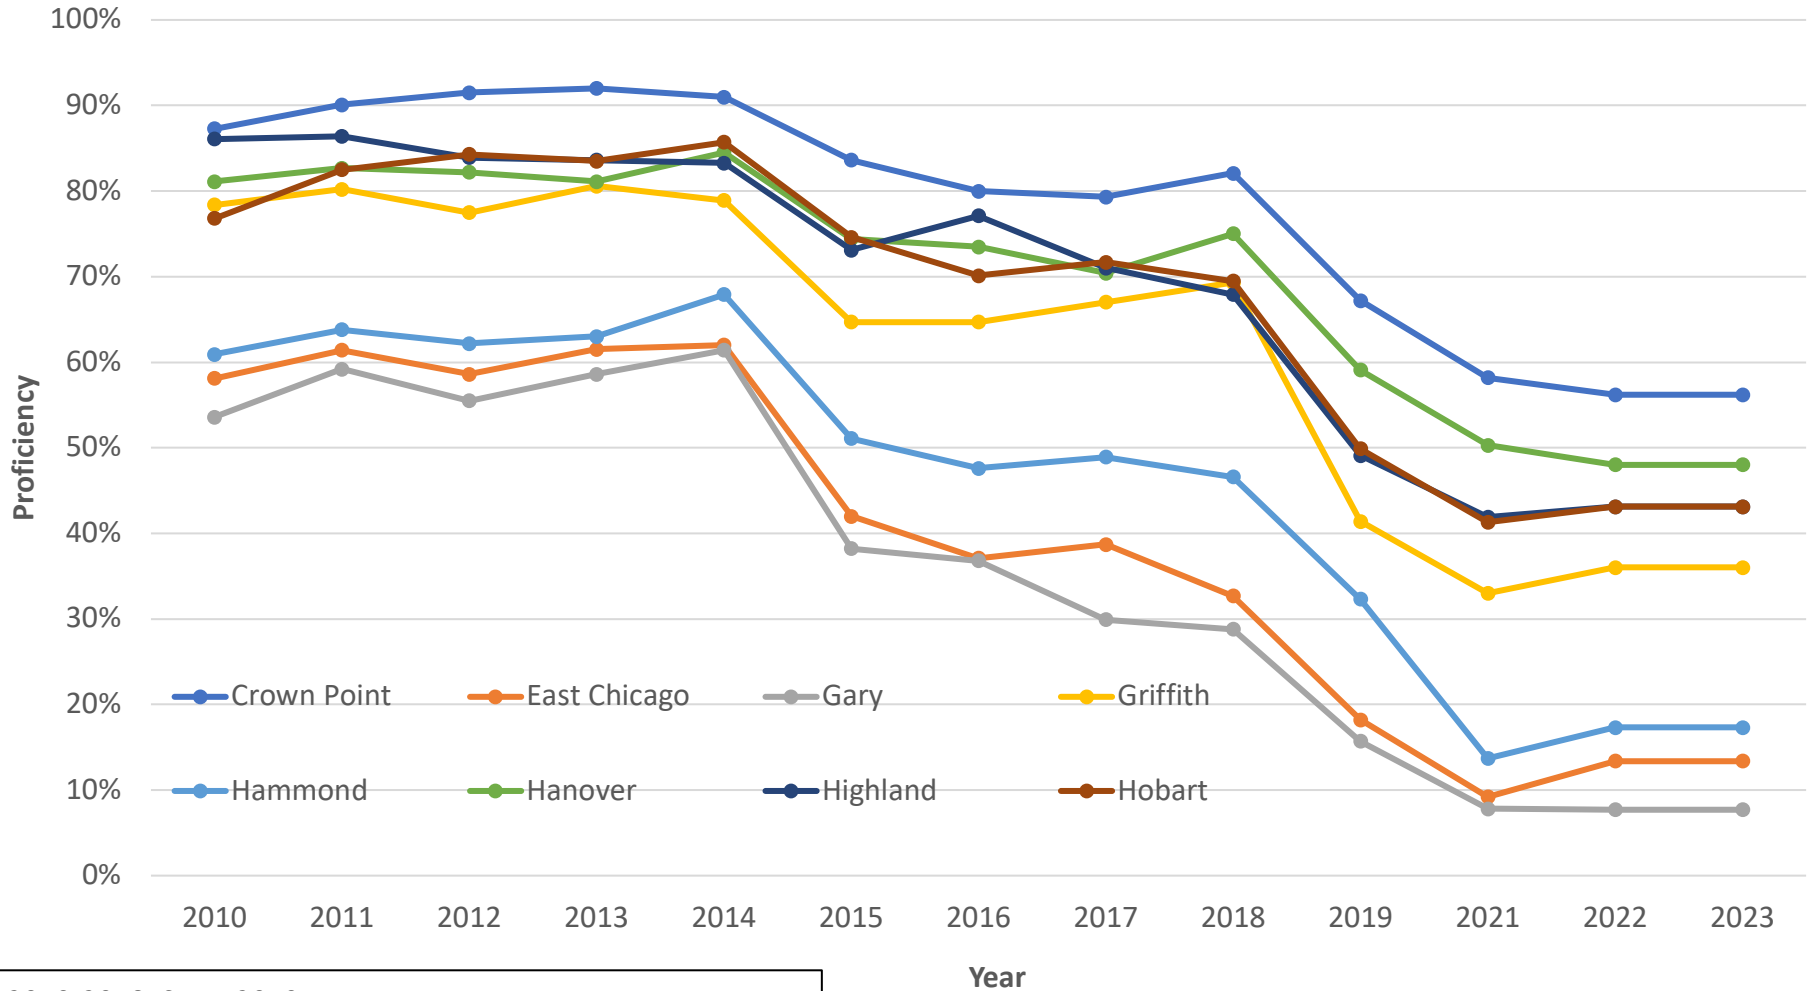

## Lake County Schools - Group 1 ELA -ISTEP/ILEARN Proficiency 2010-2023

2010-2018 ISTEP, 2019-present ILEARN  
 Source: <https://www.in.gov/doi/data-center-and-reports/>  
 There is no testing for 2020.  
<https://www.niche.com/k12/search/> - Schools by County