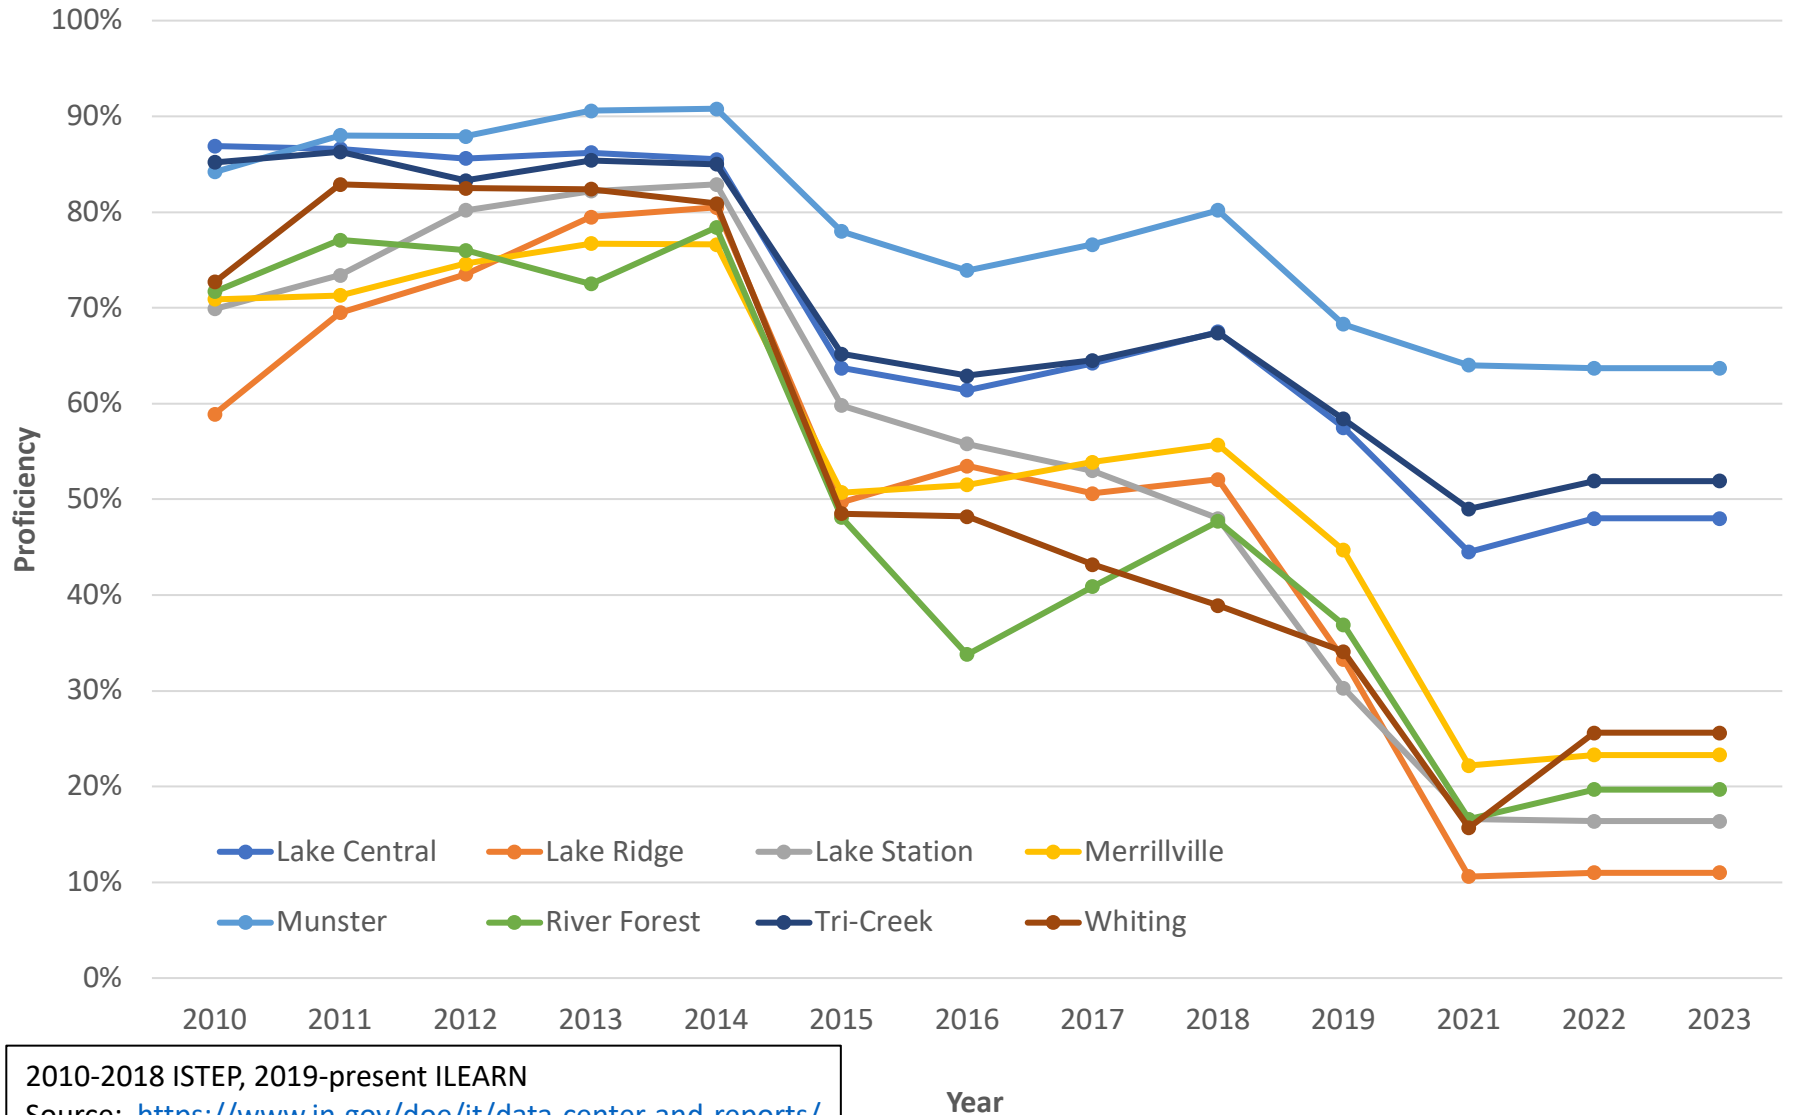

Lake County Schools - Group 2 Math - ISTEP/ILEARN Proficiency 2010-2023

2010-2018 ISTEP, 2019-present ILEARN
Source: <https://www.in.gov/doe/it/data-center-and-reports/>
There is no testing for 2020.
<https://www.niche.com/k12/search/> - Schools by County