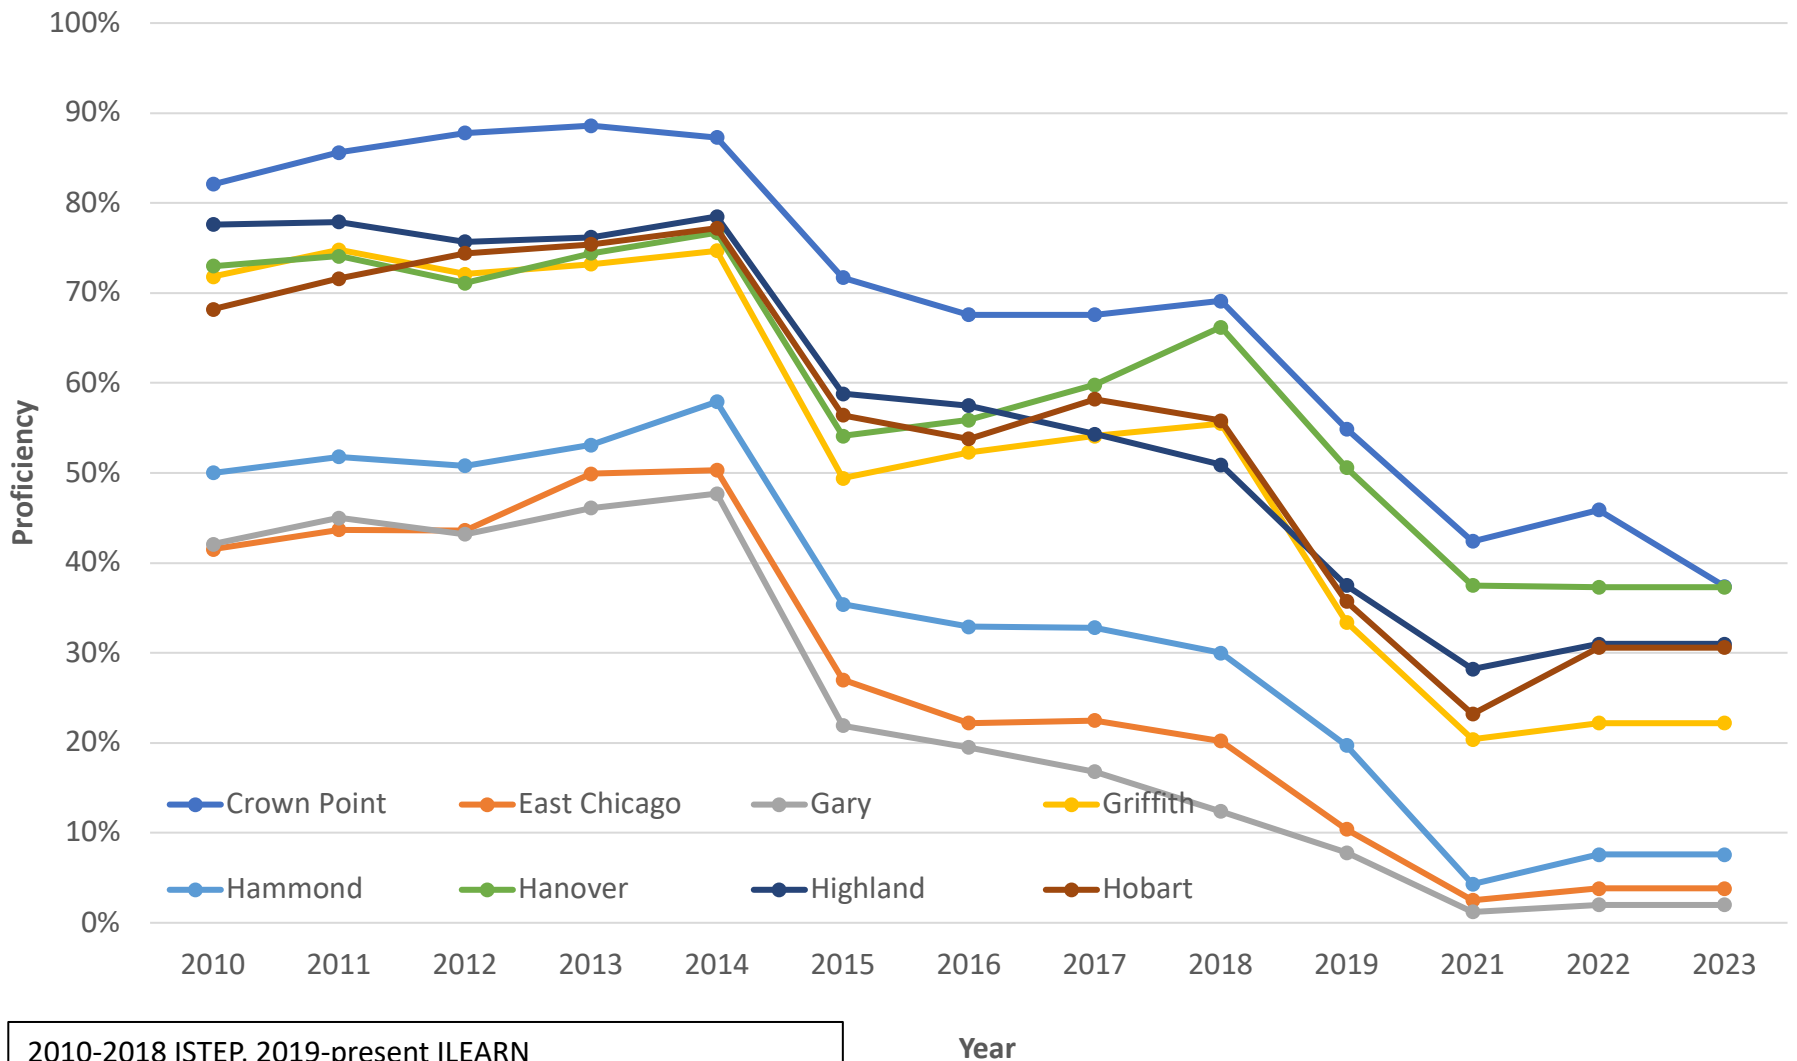

Lake County Schools - Group 1 ELA/Math - ISTEP/ILEARN Proficiency 2010-2023

2010-2018 ISTEP, 2019-present ILEARN
Source: <https://www.in.gov/doe/it/data-center-and-reports/>
There is no testing for 2020.
<https://www.niche.com/k12/search/> - Schools by County