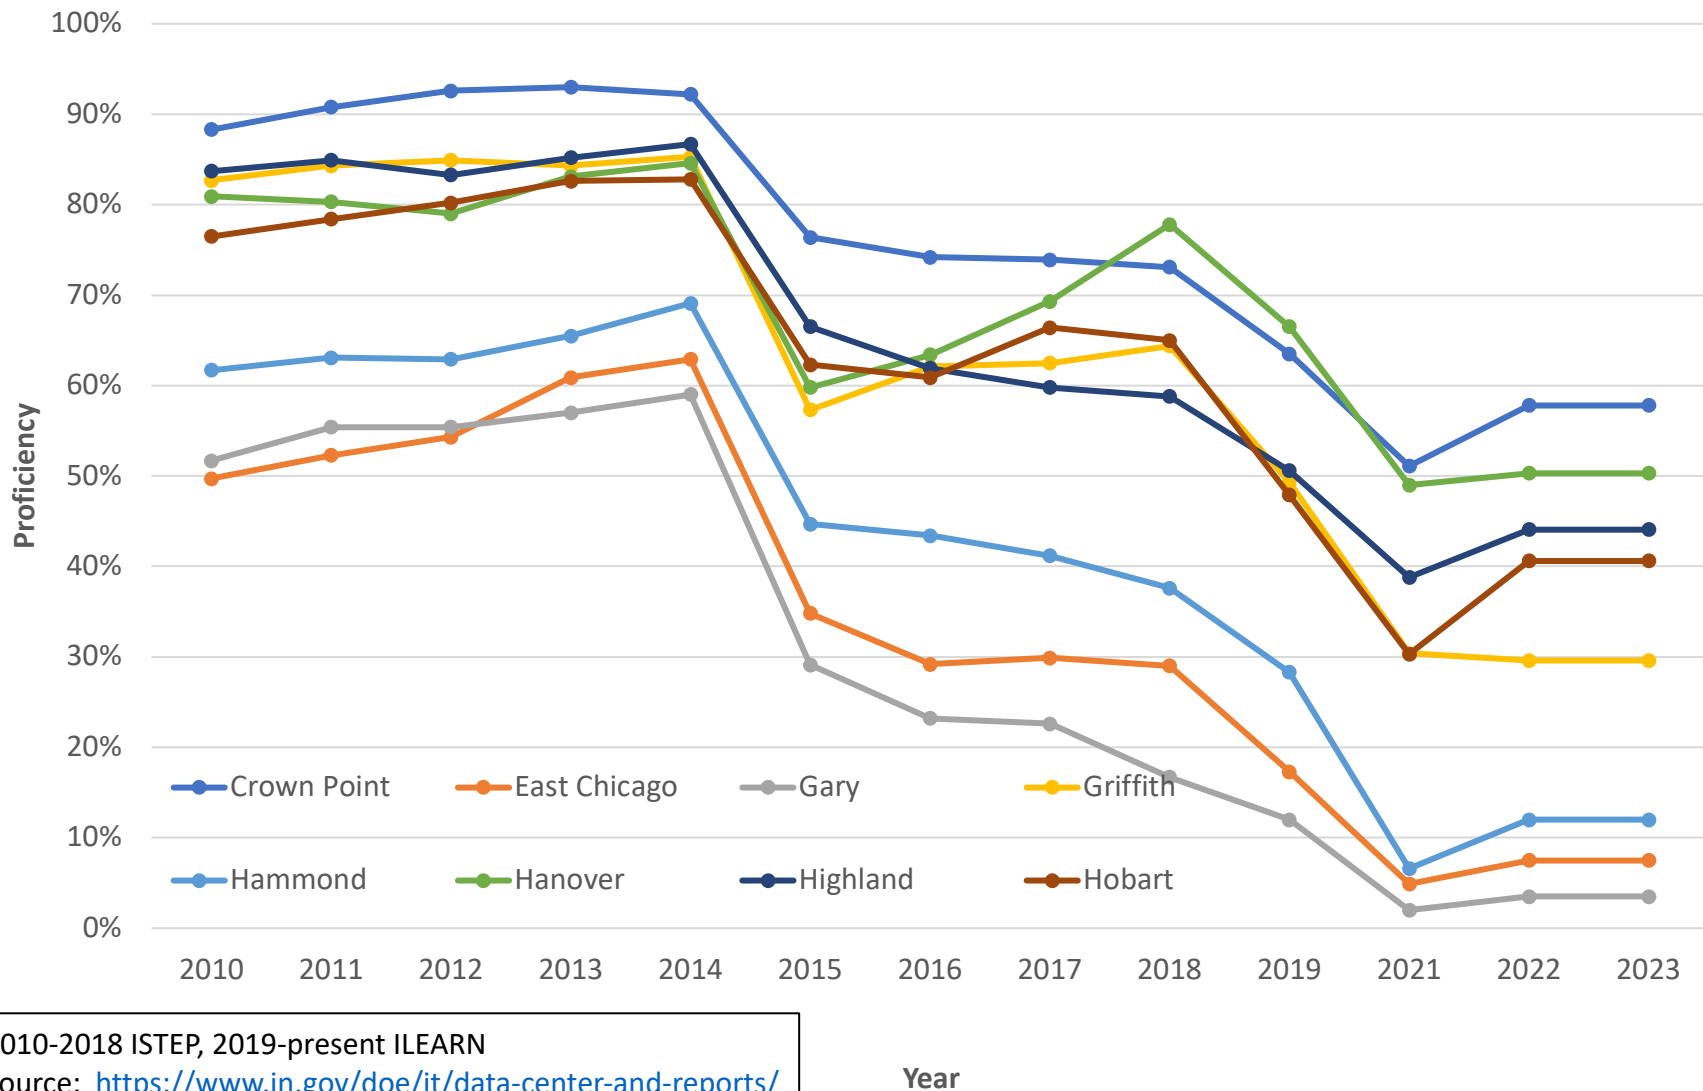

Lake County Schools - Group 1 Math - ISTEP/ILEARN Proficiency 2010-2023

2010-2018 ISTEP, 2019-present ILEARN
Source: <https://www.in.gov/doi/data-center-and-reports/>
There is no testing for 2020.
<https://www.niche.com/k12/search/> - Schools by County

Year