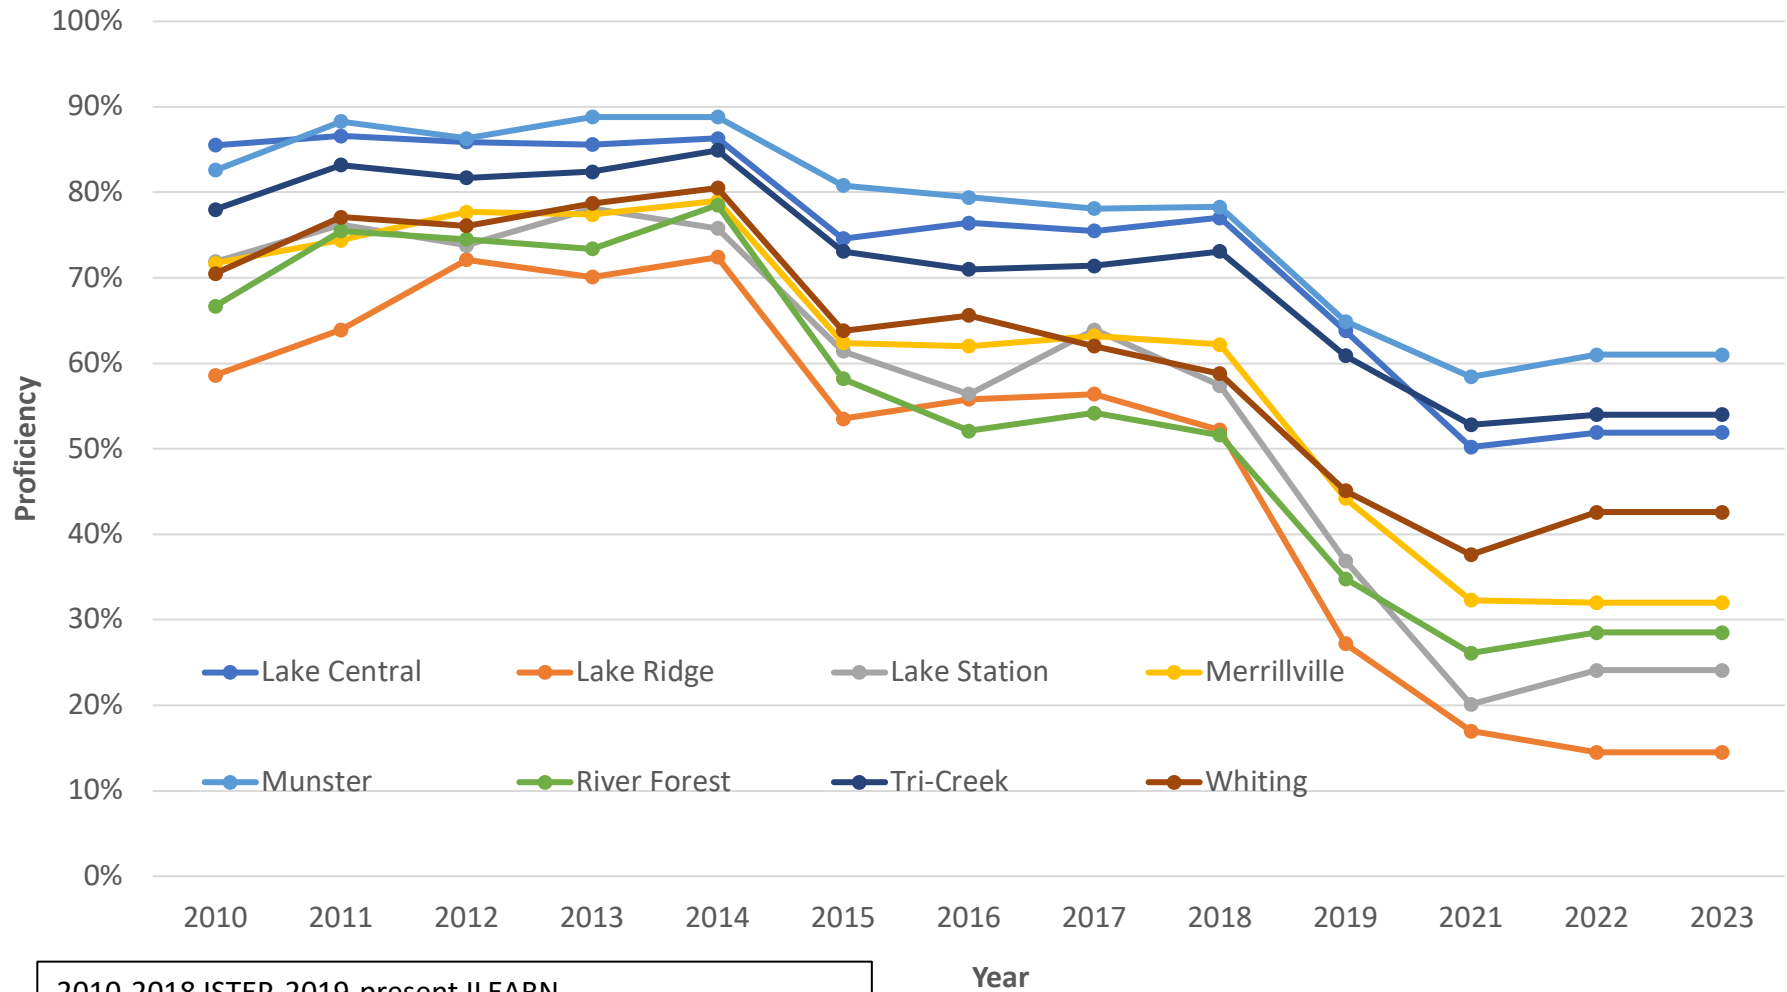

Lake County Schools - Group 2 ELA - ISTEP/ILEARN Proficiency 2010-2023

2010-2018 ISTEP, 2019-present ILEARN
Source: <https://www.in.gov/doi/it/data-center-and-reports/>
There is no testing for 2020.
<https://www.niche.com/k12/search/> - Schools by County