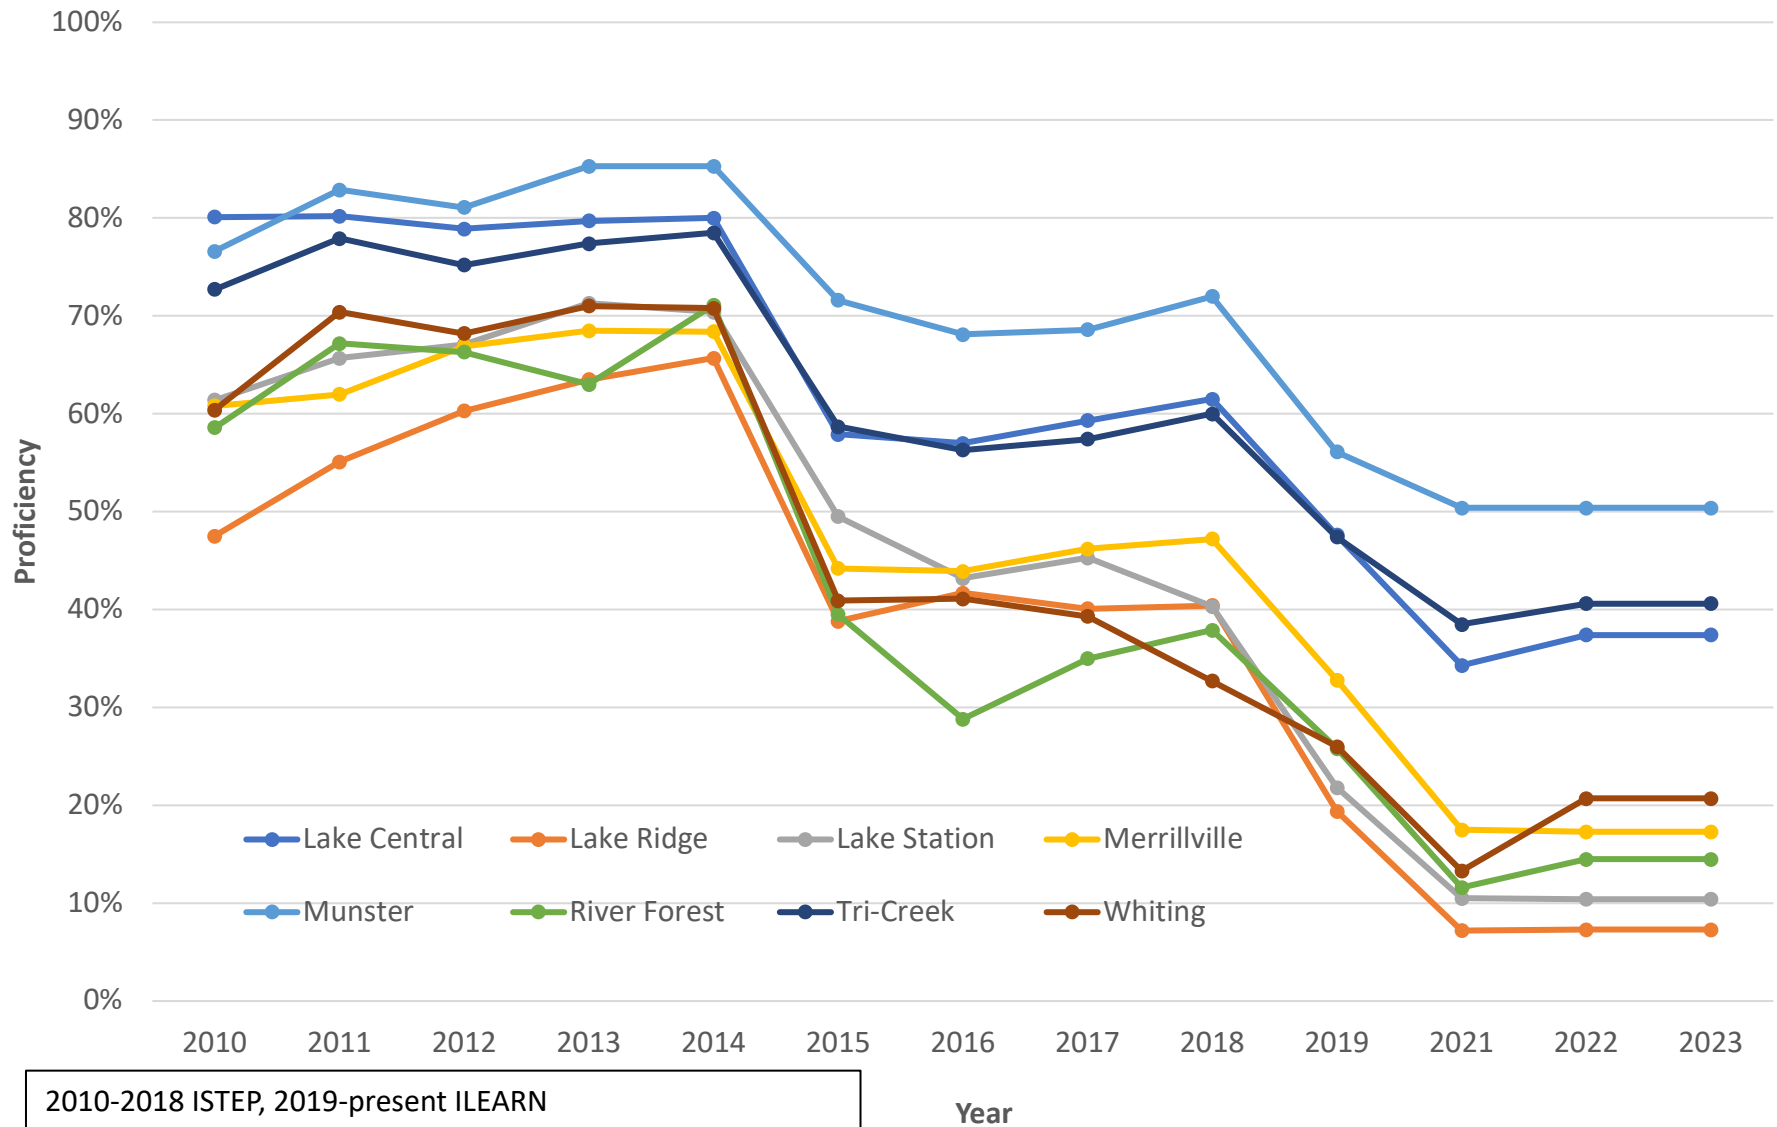

Lake County Schools - Group 2 ELA/Math - ISTEP/ILEARN Proficiency 2010-2023

2010-2018 ISTEP, 2019-present ILEARN
Source: <https://www.in.gov/doi/data-center-and-reports/>
There is no testing for 2020.
<https://www.niche.com/k12/search/> - Schools by County