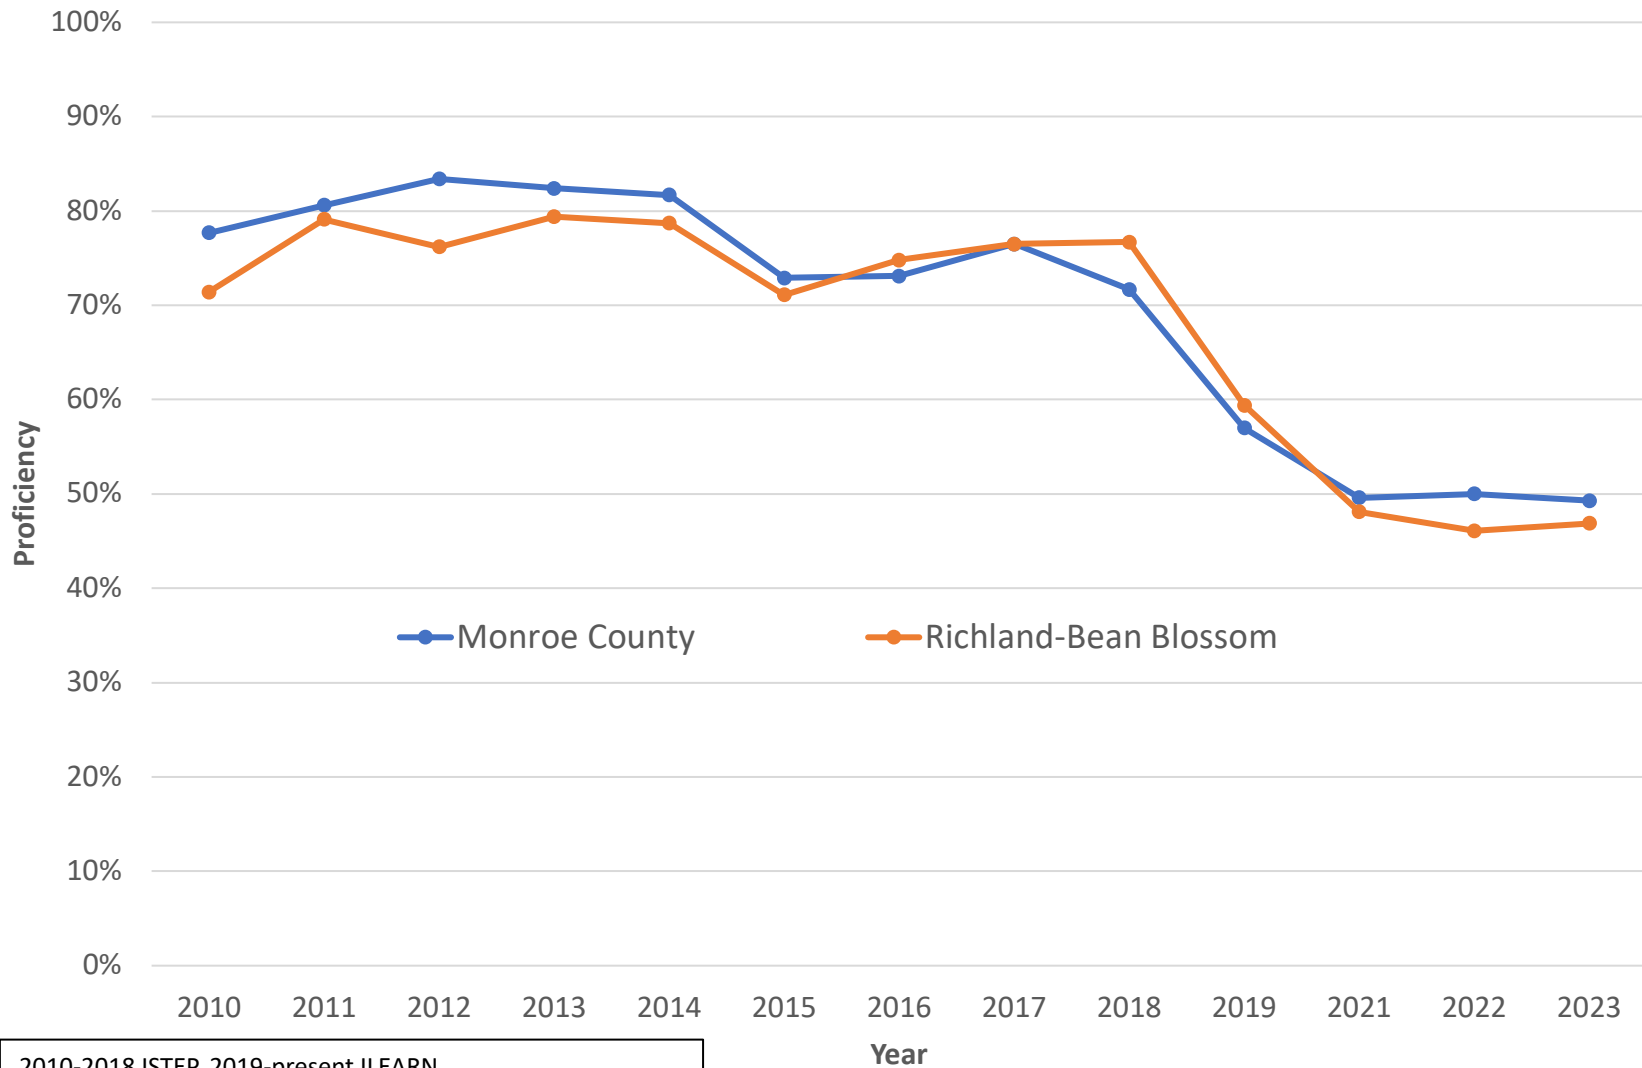

Monroe County Schools ELA - ISTEP/ILEARN Proficiency 2010-2023

2010-2018 ISTEP, 2019-present ILEARN
Source: <https://www.in.gov/doi/it/data-center-and-reports/>
There is no testing for 2020.
<https://www.niche.com/k12/search/> - Schools by County

Monroe County Schools Math - ISTEP/ILEARN Proficiency 2010-2023

2010-2018 ISTEP, 2019-present ILEARN
Source: <https://www.in.gov/doe/it/data-center-and-reports/>
There is no testing for 2020.
<https://www.niche.com/k12/search/> - Schools by County