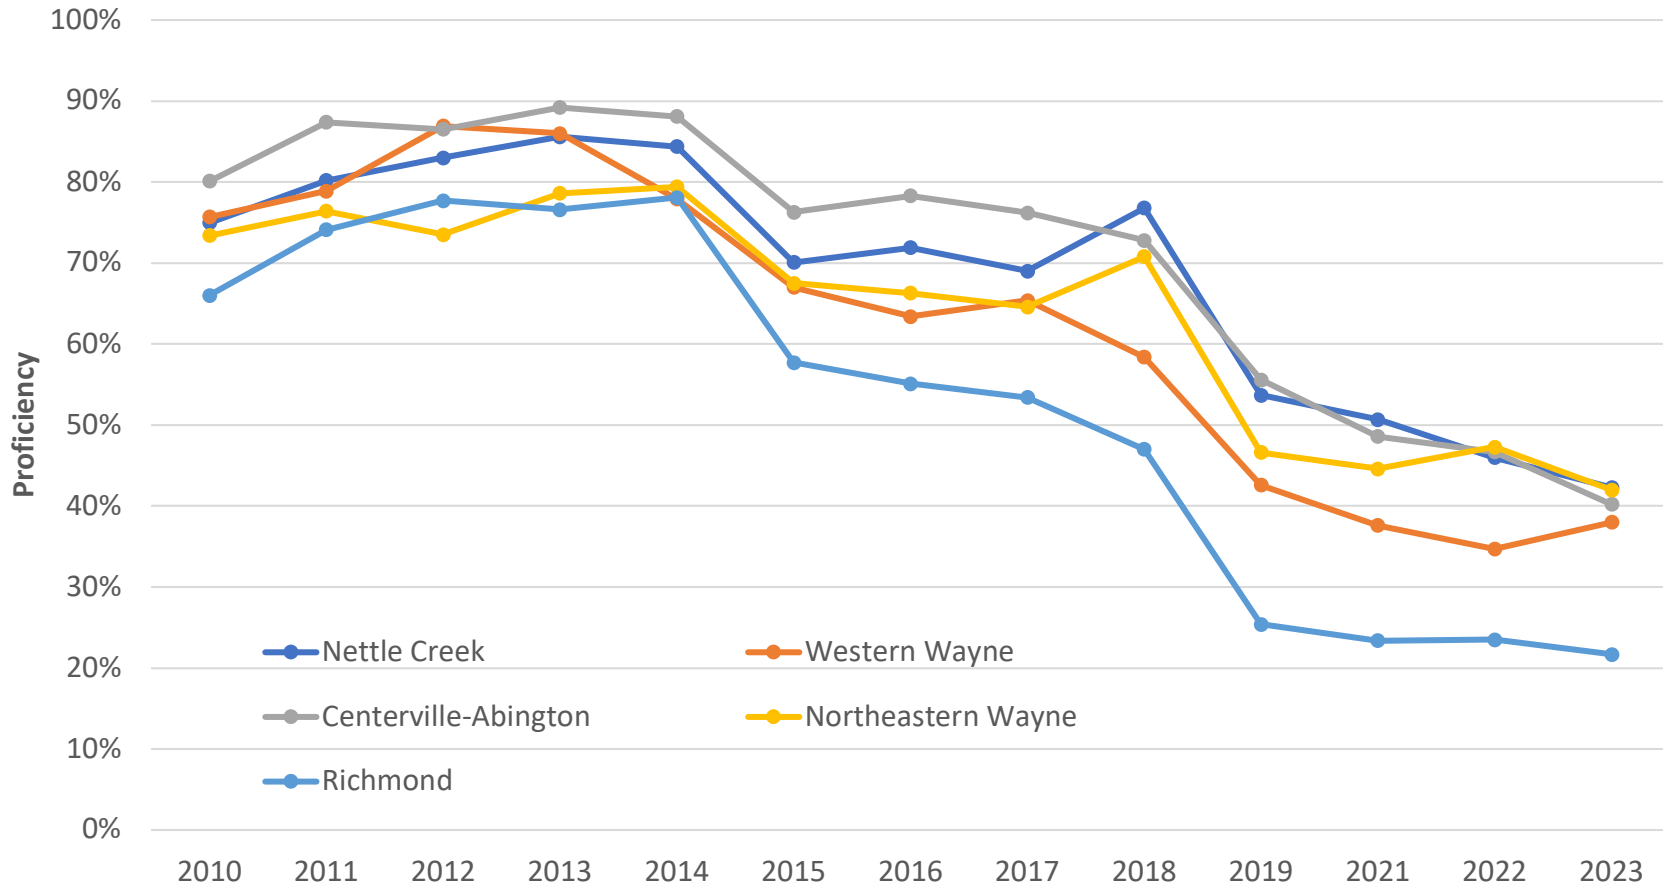

Wayne County Schools ELA - ISTEP/ILEARN Proficiency 2010-2023

2010-2018 ISTEP, 2019-present ILEARN
 Source: <https://www.in.gov/doi/data-center-and-reports/>
 There is no testing for 2020.
<https://www.niche.com/k12/search/> - Schools by County

Year

Wayne County Schools Math - ISTEP/ILEARN Proficiency 2010-2023

2010-2018 ISTEP, 2019-present ILEARN
 Source: <https://www.in.gov/doi/data-center-and-reports/>
 There is no testing for 2020.
<https://www.niche.com/k12/search/> - Schools by County