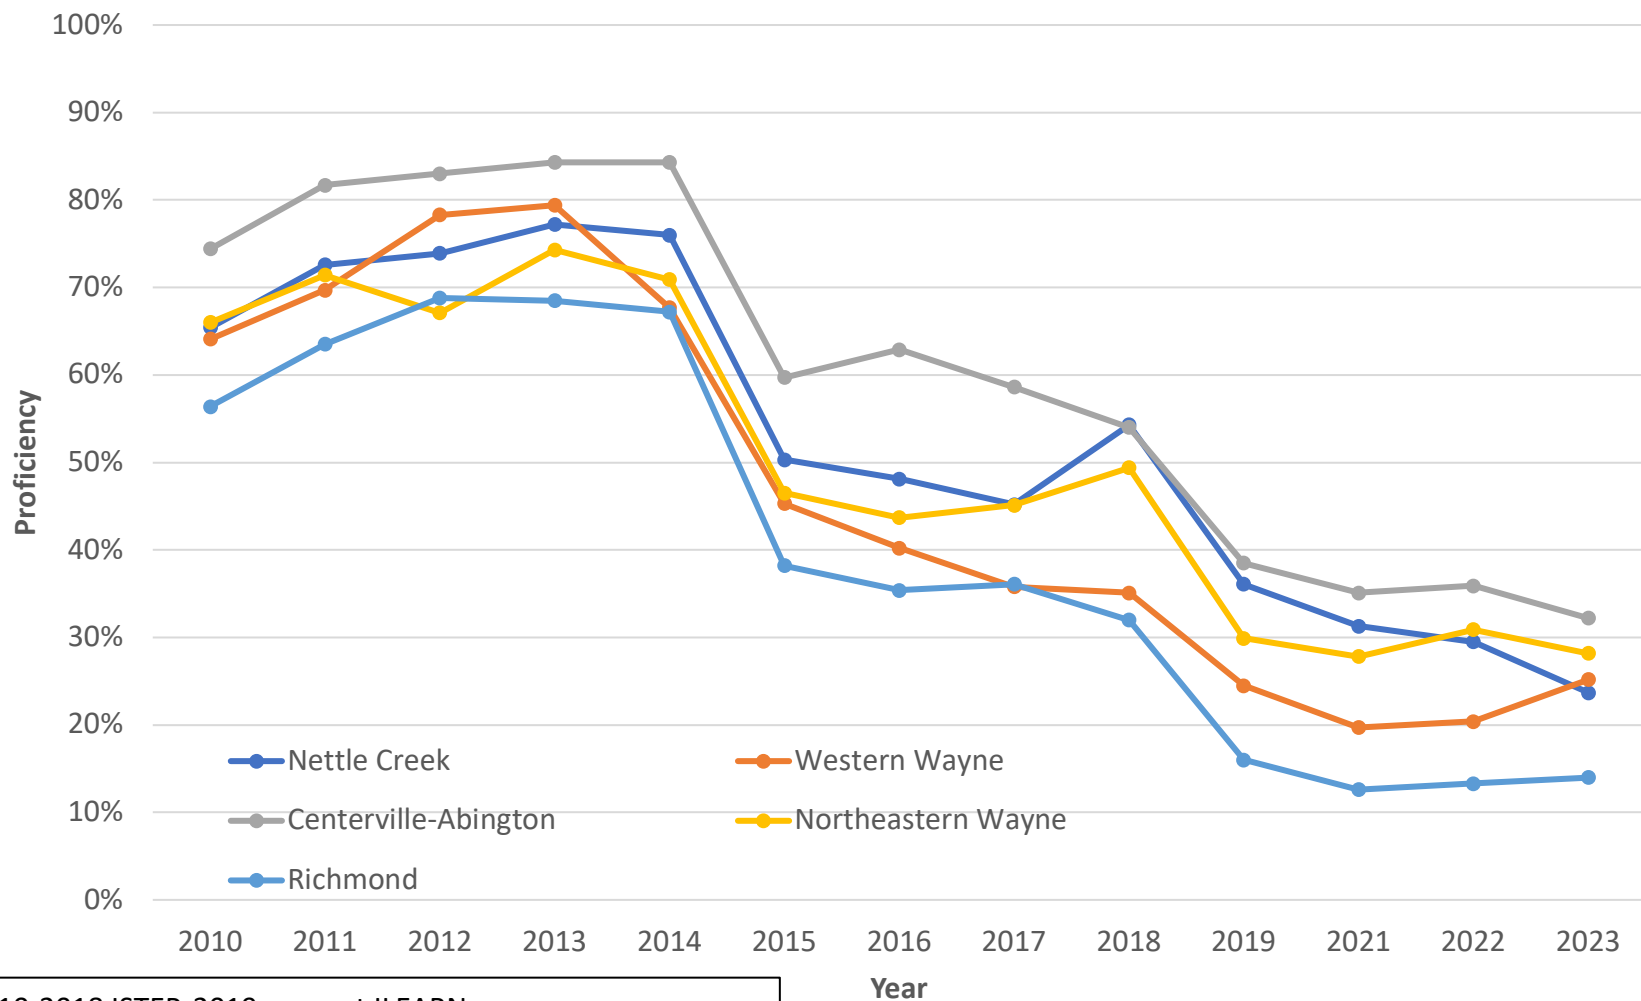

Wayne County Schools ELA/Math - ISTEP/ILEARN Proficiency 2010-2023

2010-2018 ISTEP, 2019-present ILEARN
Source: <https://www.in.gov/doi/it/data-center-and-reports/>
There is no testing for 2020.
<https://www.niche.com/k12/search/> - Schools by County