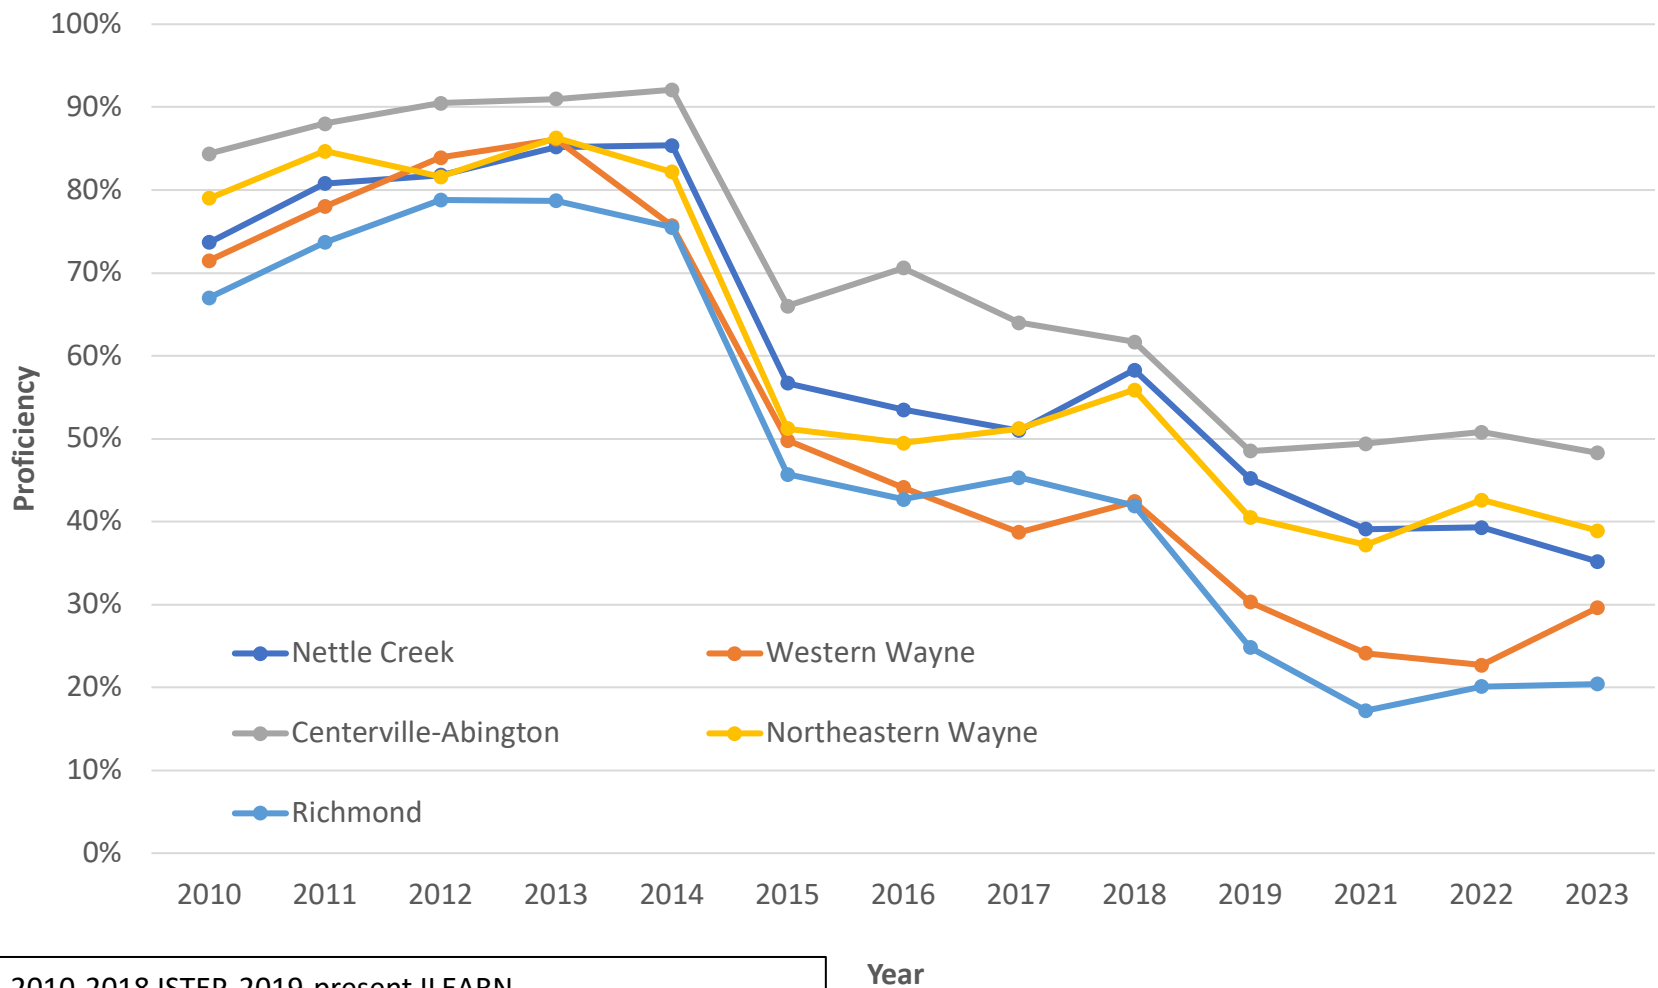

Wayne County Schools ELA - ISTEP/ILEARN Proficiency 2010-2023

2010-2018 ISTEP, 2019-present ILEARN
 Source: <https://www.in.gov/doi/data-center-and-reports/>
 There is no testing for 2020.
<https://www.niche.com/k12/search/> - Schools by County

Year

Wayne County Schools Math - ISTEP/ILEARN Proficiency 2010-2023

2010-2018 ISTEP, 2019-present ILEARN
 Source: <https://www.in.gov/doi/data-center-and-reports/>
 There is no testing for 2020.
<https://www.niche.com/k12/search/> - Schools by County