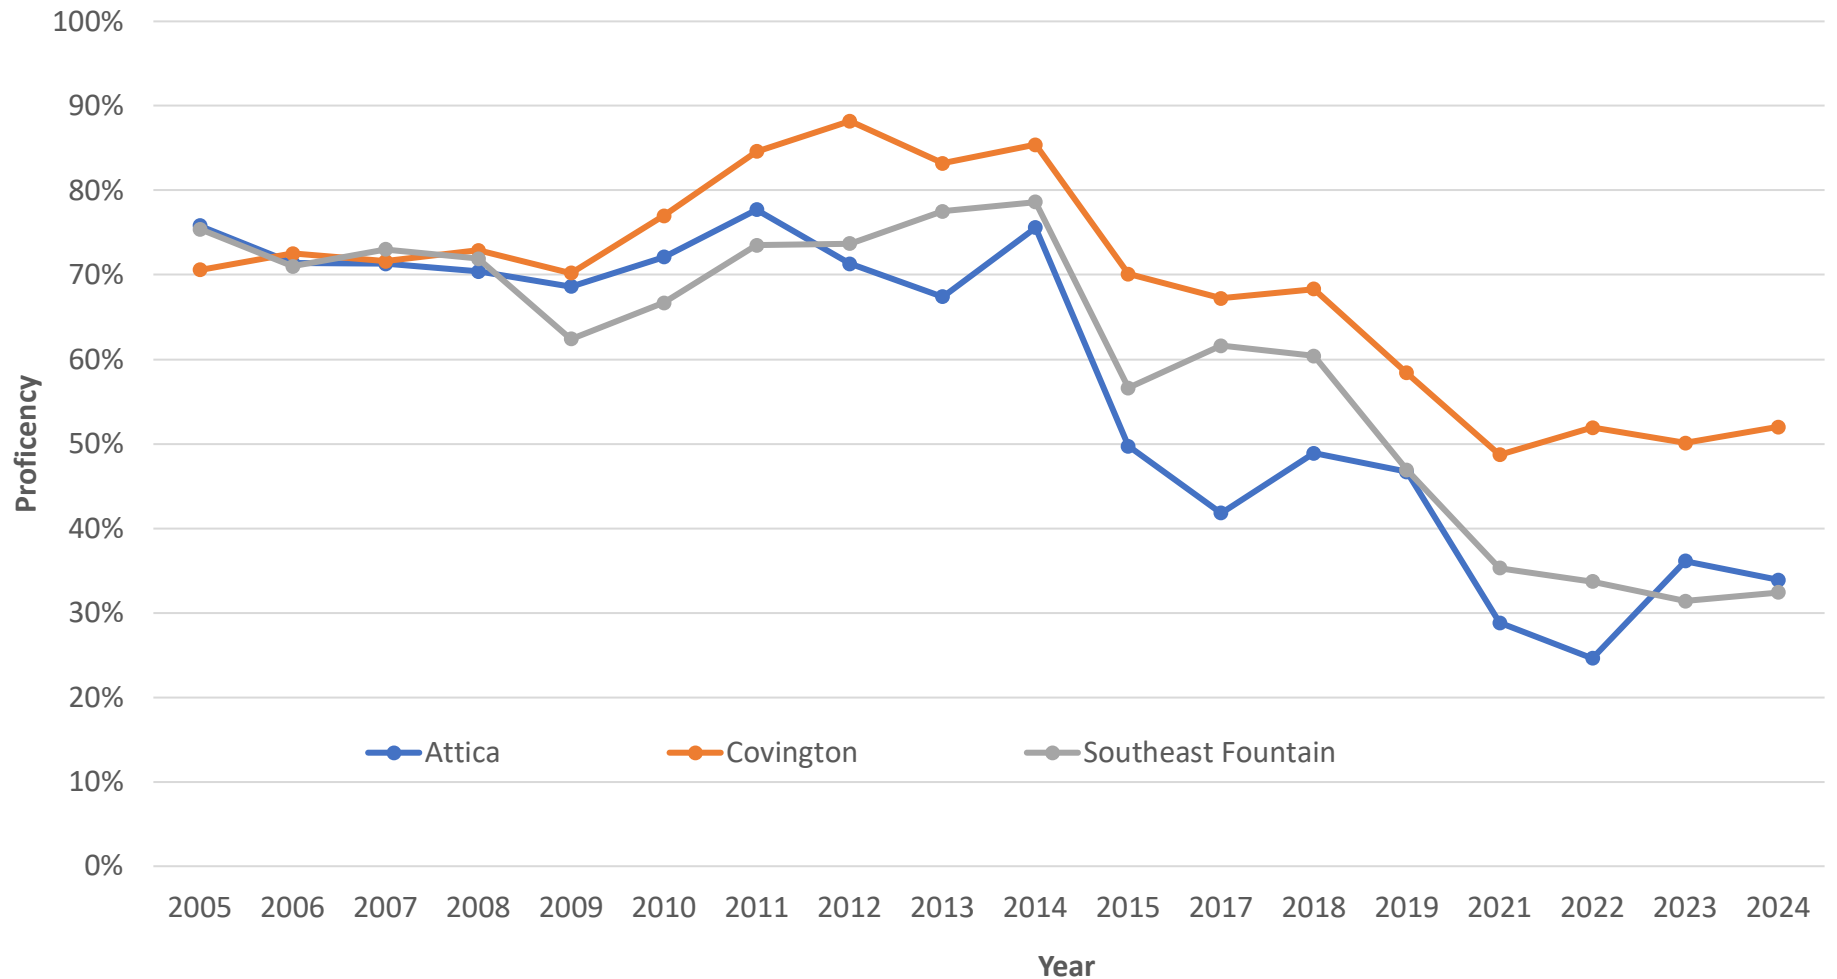

Fountain County Schools Math - ISTEP/ILEARN Proficiency 2005-2024

2005-2018 ISTEP, 2019-present ILEARN. There is no testing for 2020.

Source: <https://www.in.gov/doi/data-center-and-reports/>

Corporation summary grades 3-8

Schools by county: <https://www.niche.com>