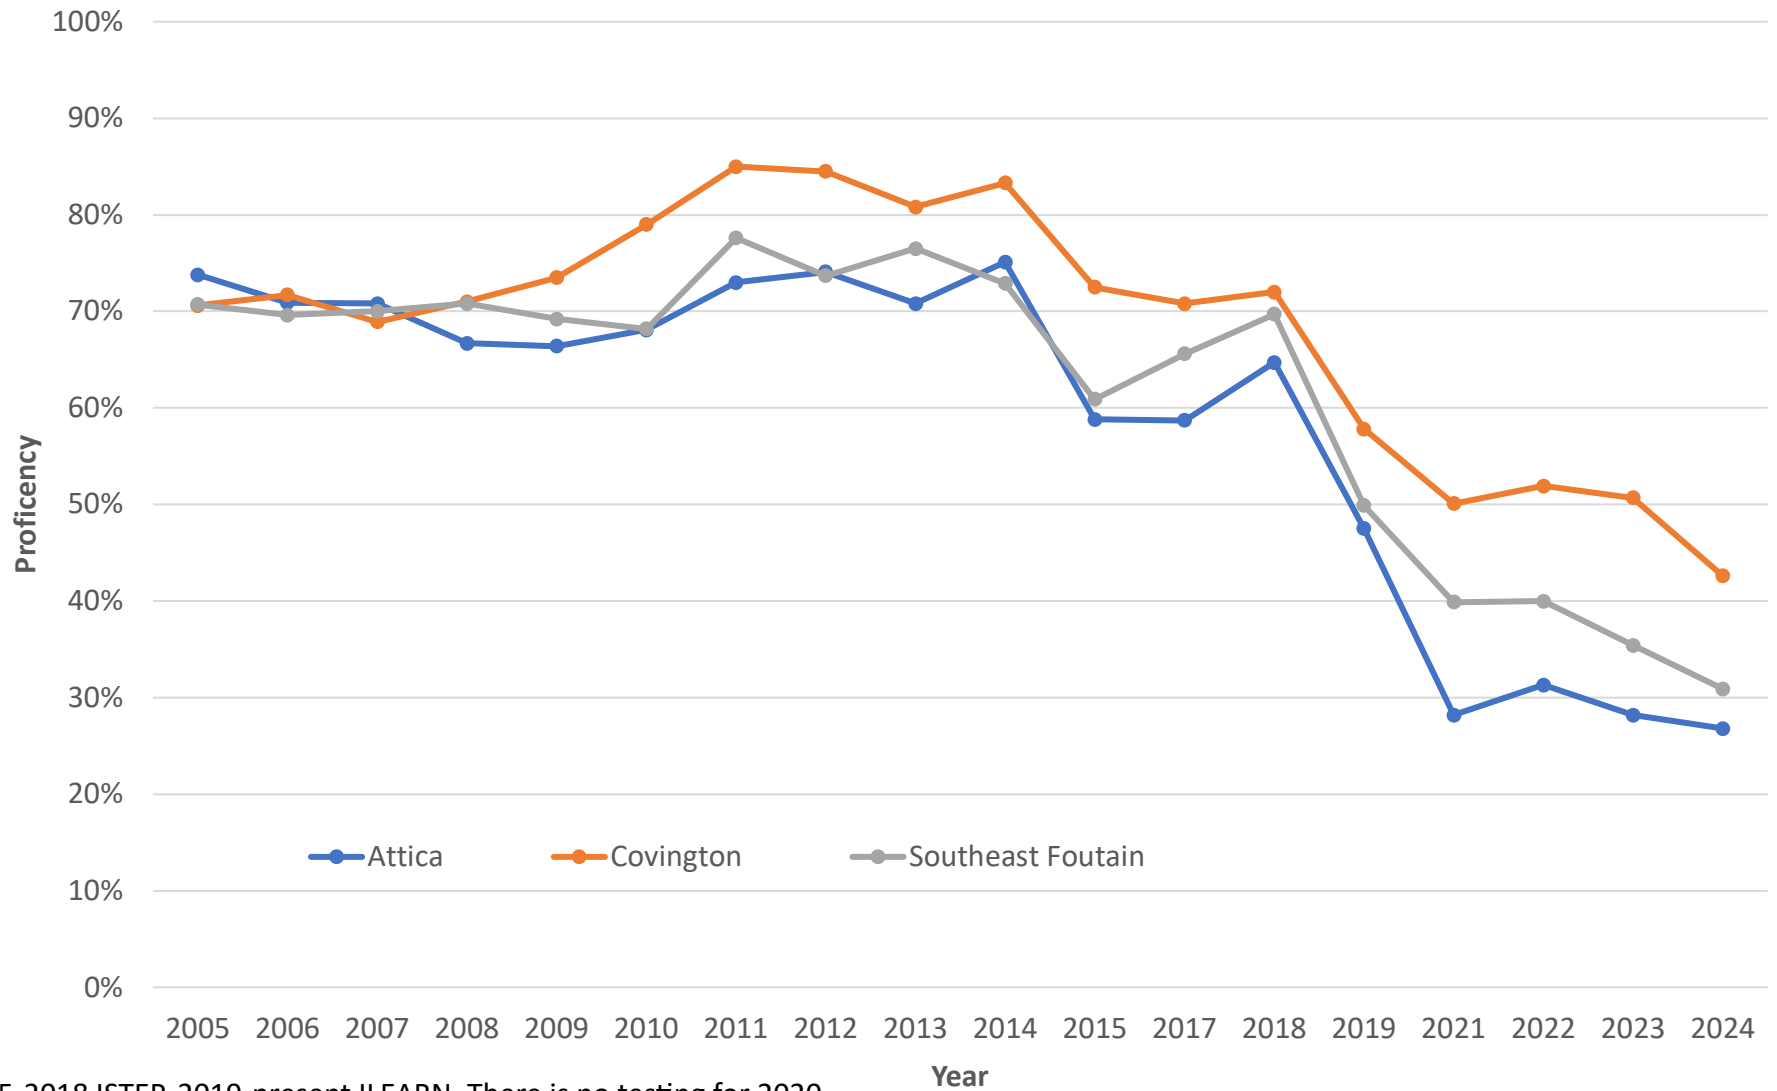

## Fountain County Schools ELA - ISTEP/ILEARN Proficiency 2005-2024

2005-2018 ISTEP, 2019-present ILEARN. There is no testing for 2020.

Source: <https://www.in.gov/doe/it/data-center-and-reports/>

Corporation summary grades 3-8