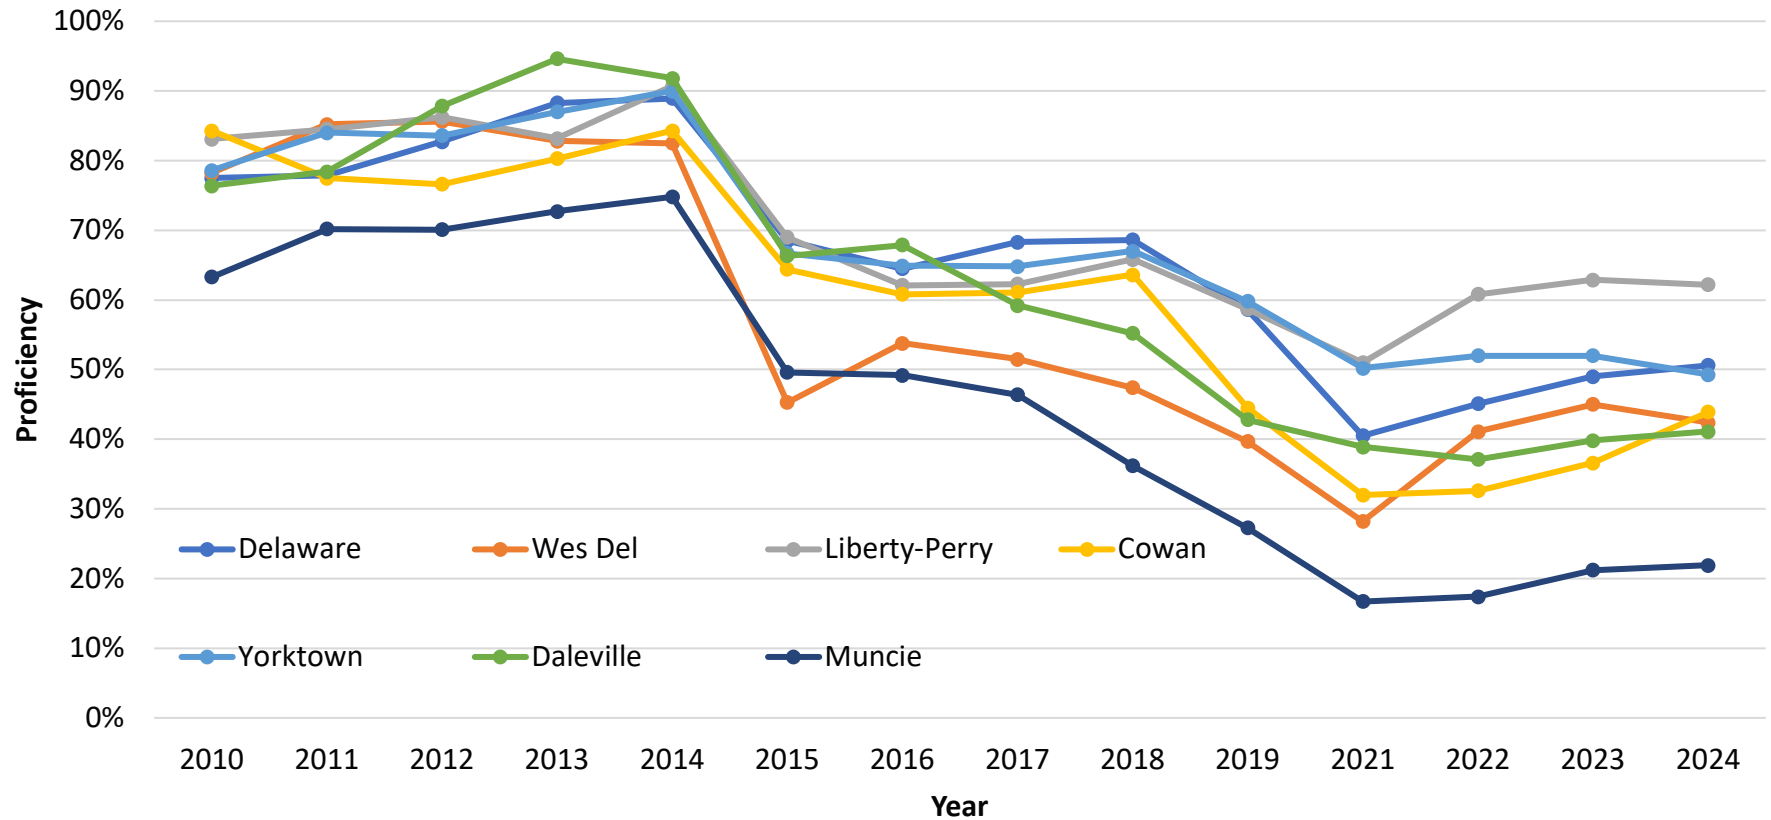

Delaware County Schools Math - ISTEP/ILEARN Proficiency 2010-2024

2010-2018 ISTEP, 2019-present ILEARN. There is no testing for 2020.

Source: <https://www.in.gov/doi/it/data-center-and-reports/>

Corporation summary grades 3-8

Schools by county: <https://www.niche.com>