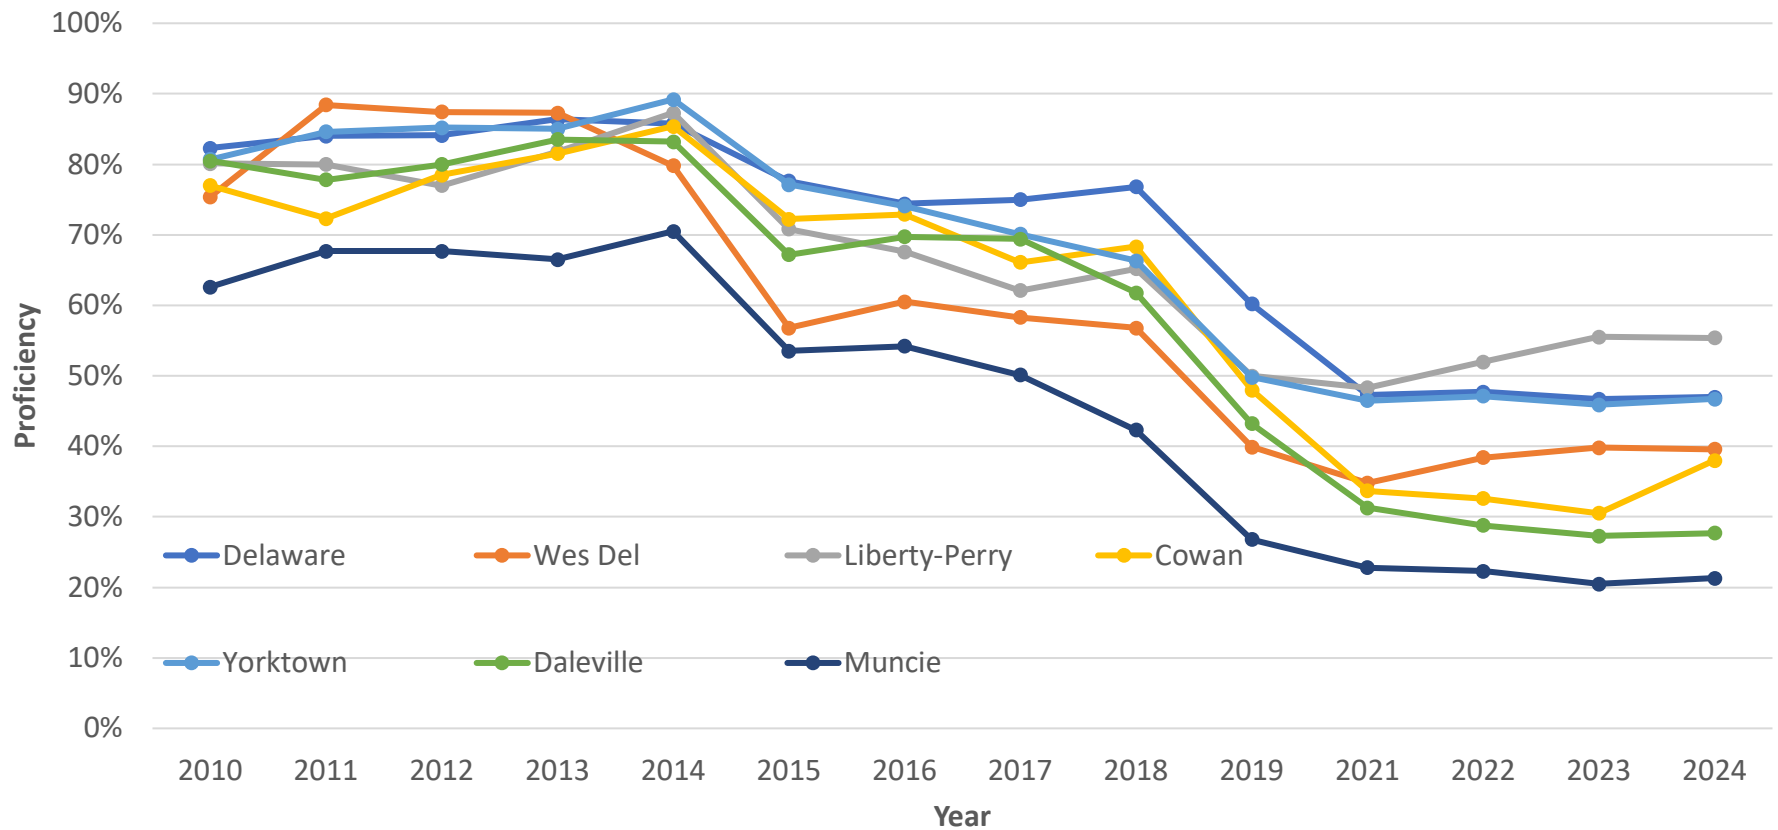

Delaware County Schools ELA - ISTEP/ILEARN Proficiency 2010-2024

2010-2018 ISTEP, 2019-present ILEARN. There is no testing for 2020.

Source: <https://www.in.gov/doe/it/data-center-and-reports/>

Corporation summary grades 3-8