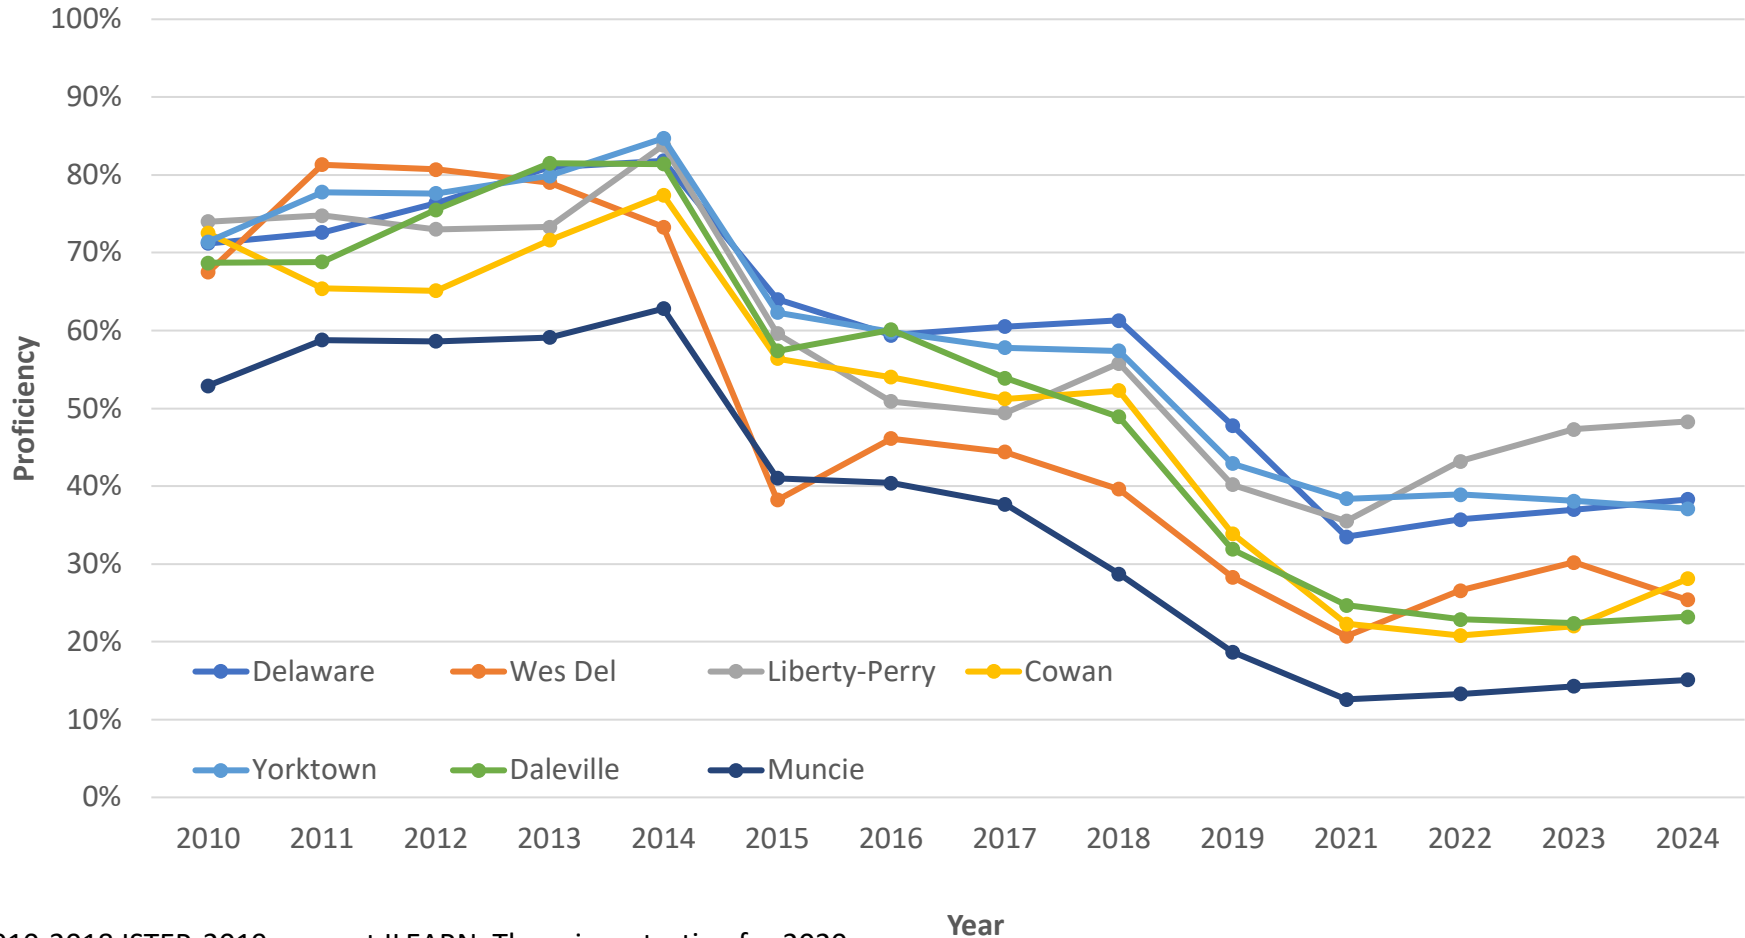

Delaware County Schools ELA/Math - ISTEP/ILEARN Proficiency 2010-2024

2010-2018 ISTEP, 2019-present ILEARN. There is no testing for 2020.

Source: <https://www.in.gov/doi/it/data-center-and-reports/>

Corporation summary grades 3-8

Schools by county: <https://www.niche.com>