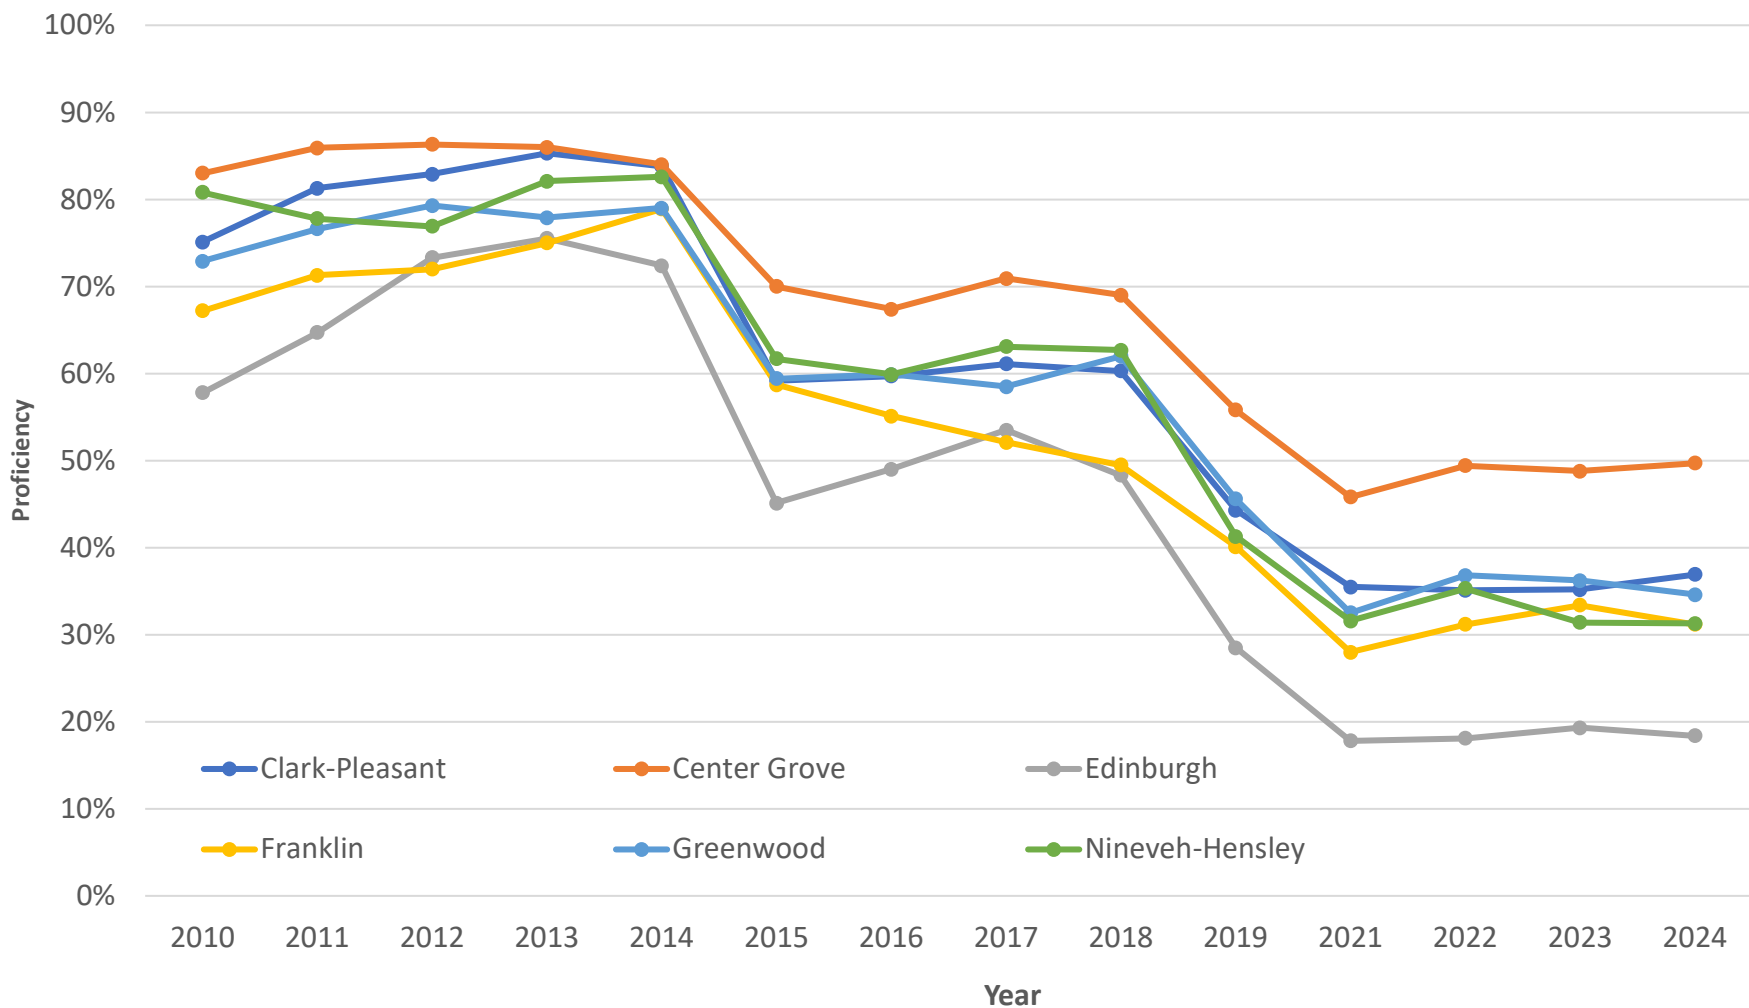

Johnson County Schools ELA/Math - ISTEP/ILearn Proficiency 2010-2024

2010-2018 ISTEP, 2019-present ILEARN. There is no testing for 2020.

Source: <https://www.in.gov/doi/data-center-and-reports/>

Corporation summary grades 3-8

Schools by county: <https://www.niche.com>