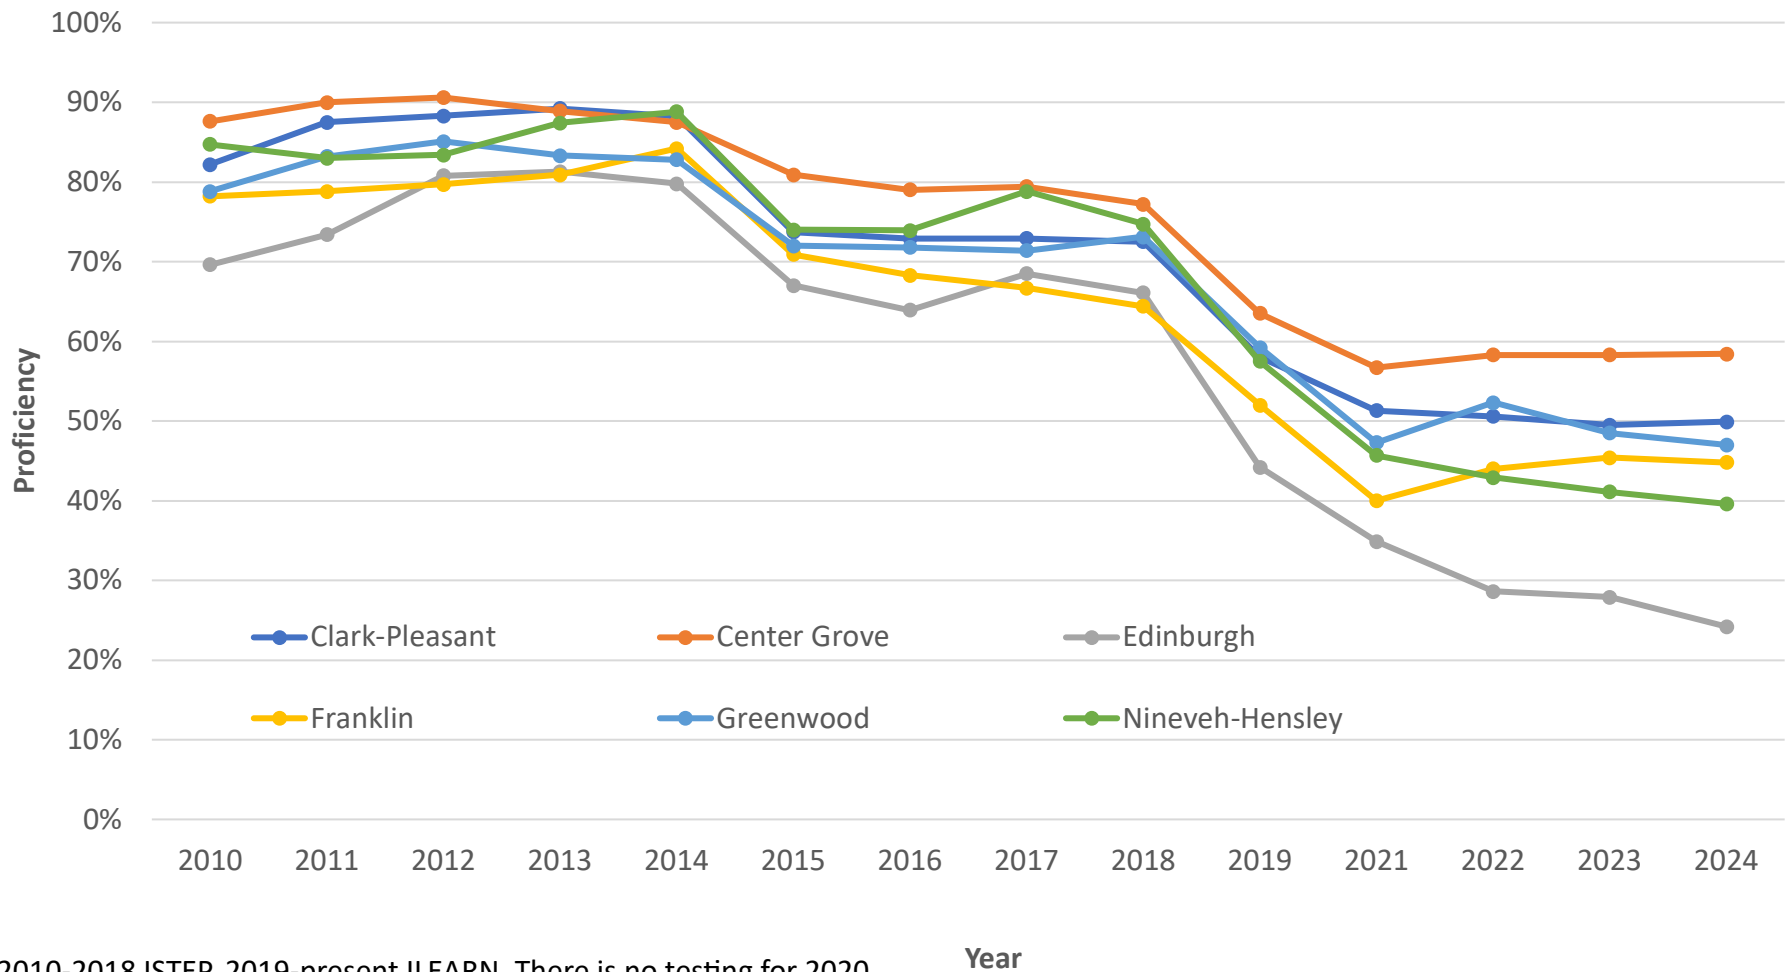

Johnson County Schools ELA - ISTEP/ILEARN Proficiency 2010-2024

2010-2018 ISTEP, 2019-present ILEARN. There is no testing for 2020.

Source: <https://www.in.gov/doi/data-center-and-reports/>

Corporation summary grades 3-8