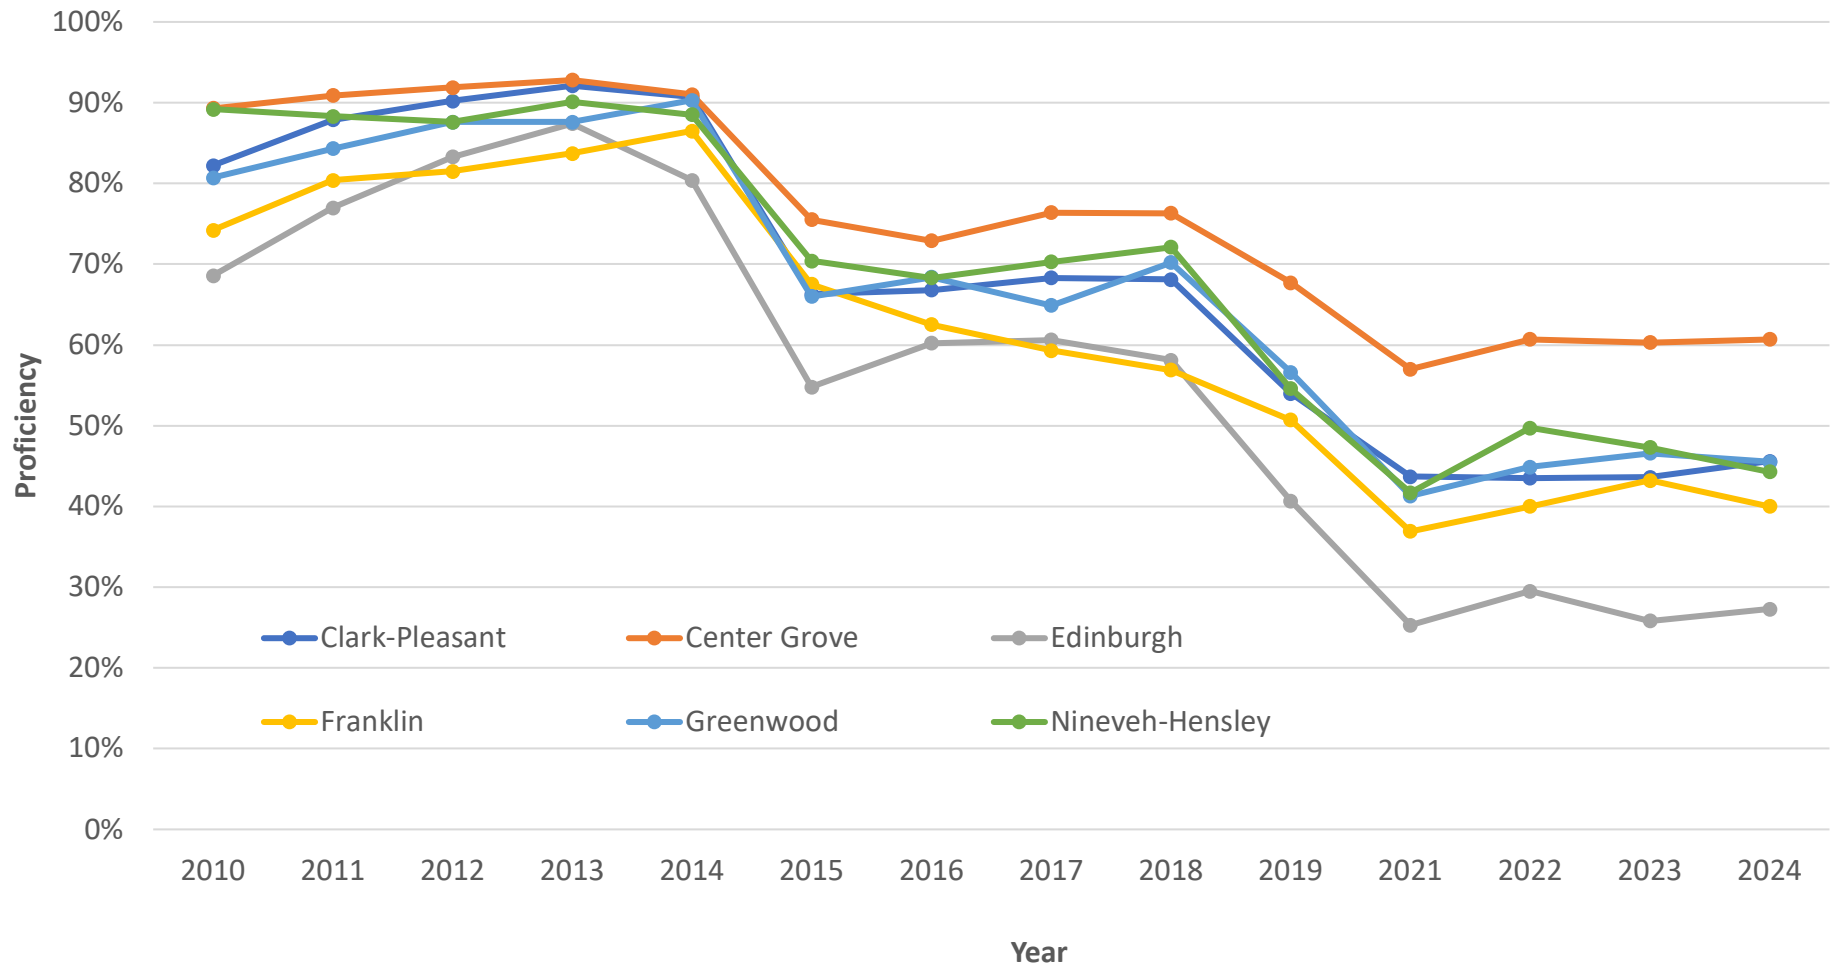

Johnson County Schools Math - ISTEP/ILEARN Proficiency 2010-2024

2010-2018 ISTEP, 2019-present ILEARN. There is no testing for 2020.

Source: <https://www.in.gov/doi/data-center-and-reports/>

Corporation summary grades 3-8

Schools by county: <https://www.niche.com>