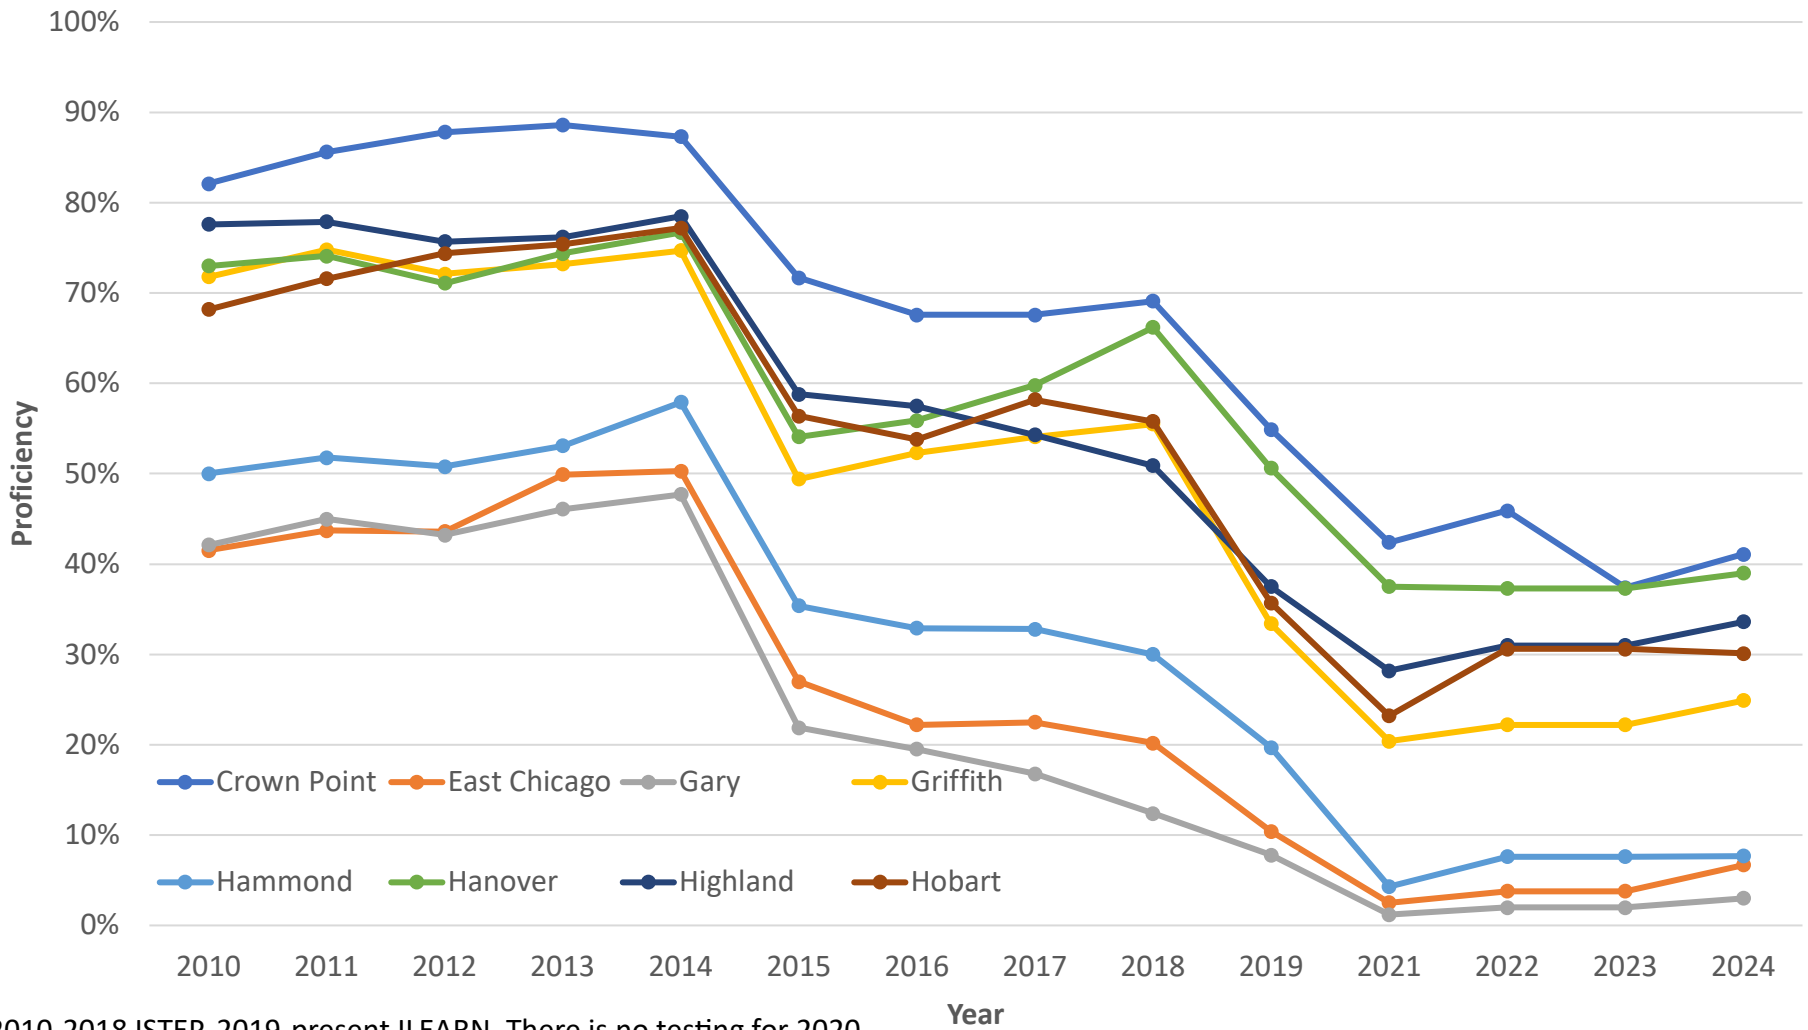

Lake County Schools - Group 1 ELA/Math - ISTEP/ILEARN Proficiency 2010-2024

2010-2018 ISTEP, 2019-present ILEARN. There is no testing for 2020.

Source: <https://www.in.gov/doi/data-center-and-reports/>

Corporation summary grades 3-8

Schools by county: <https://www.niche.com>