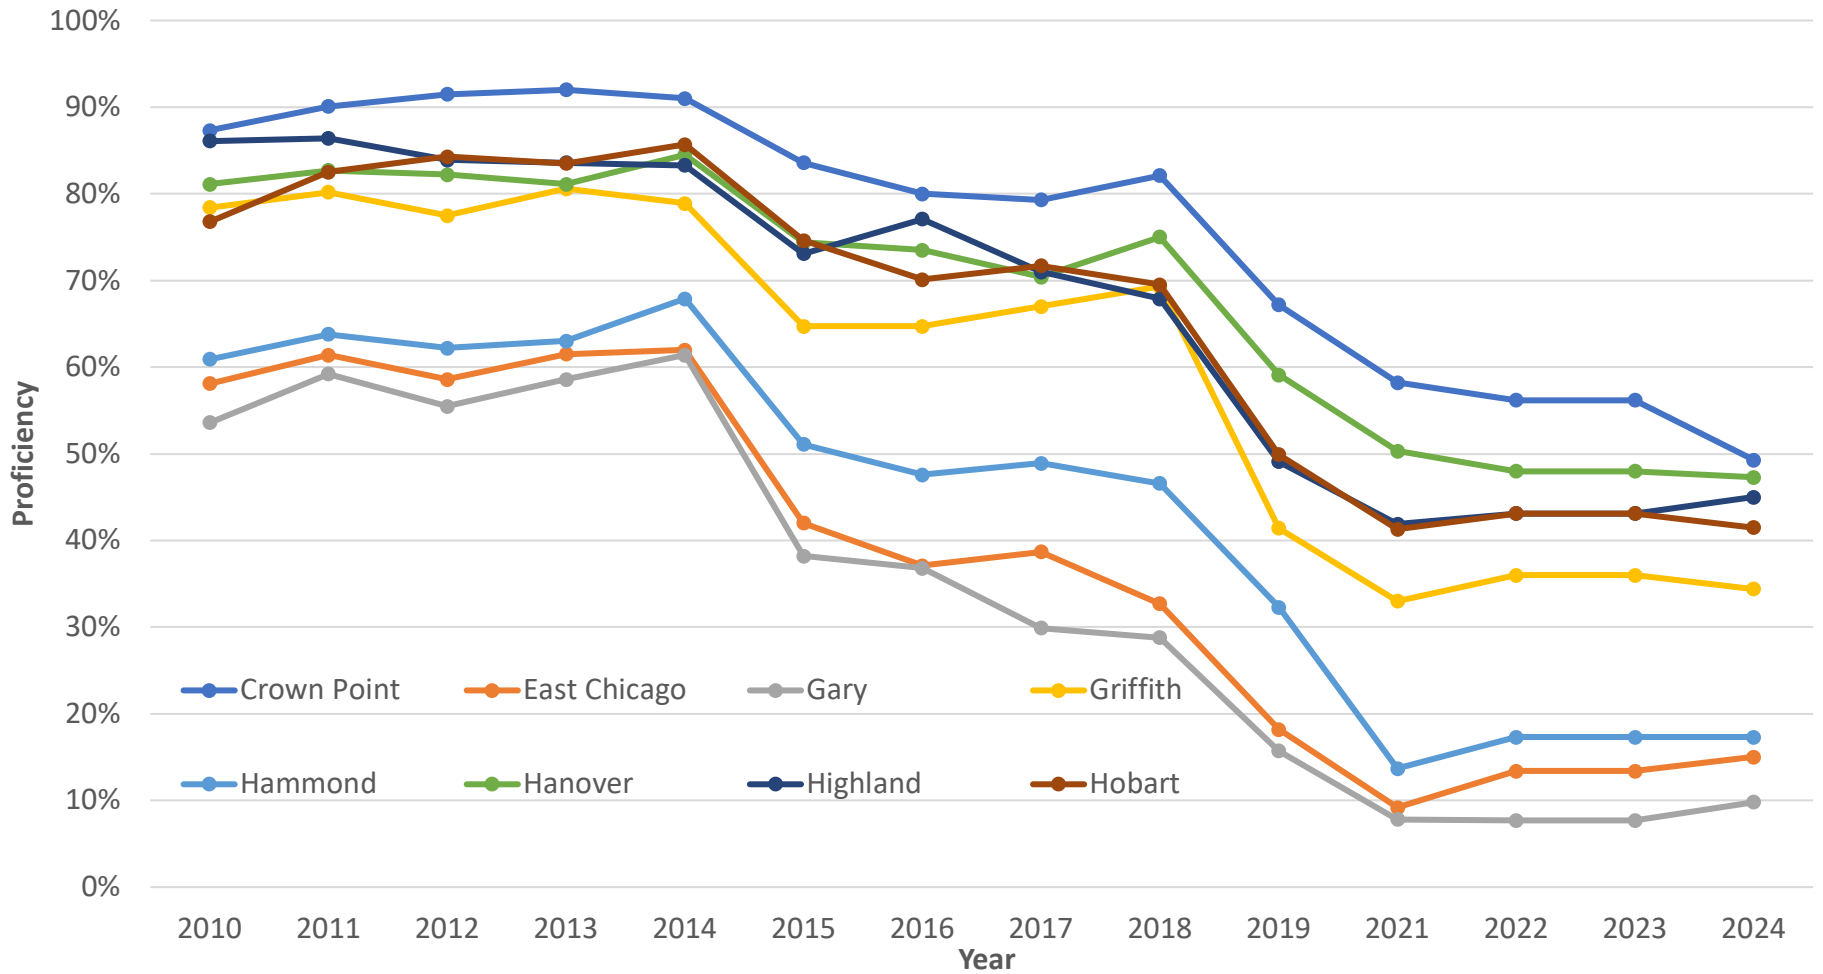

Lake County Schools - Group 1 ELA -ISTEP/ILEARN Proficiency 2010-2024

2010-2018 ISTEP, 2019-present ILEARN. There is no testing for 2020.

Source: <https://www.in.gov/doi/data-center-and-reports/>

Corporation summary grades 3-8