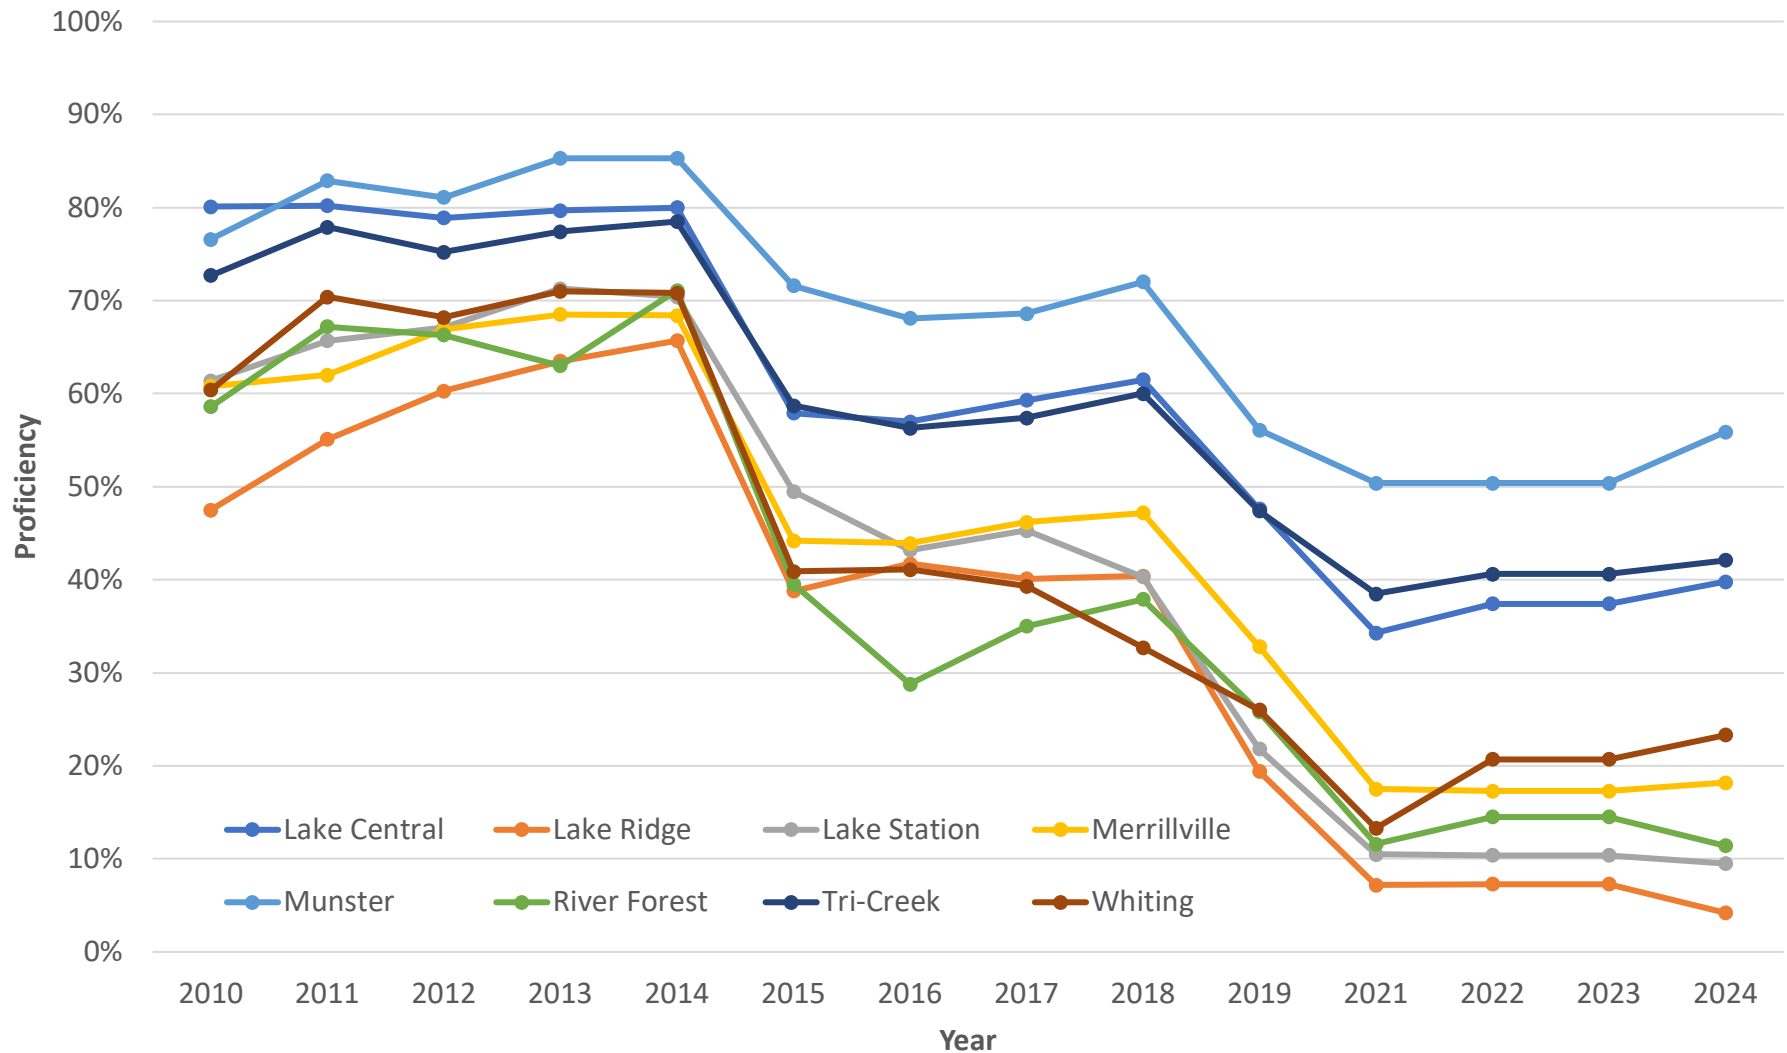

2010-2018 ISTEP, 2019-present ILEARN. There is no testing for 2020.

Source: <https://www.in.gov/doi/data-center-and-reports/>

Corporation summary grades 3-8

Schools by county: <https://www.niche.com>

Lake County Schools - Group 2 ELA/Math - ISTEP/ILEARN Proficiency 2010-2024