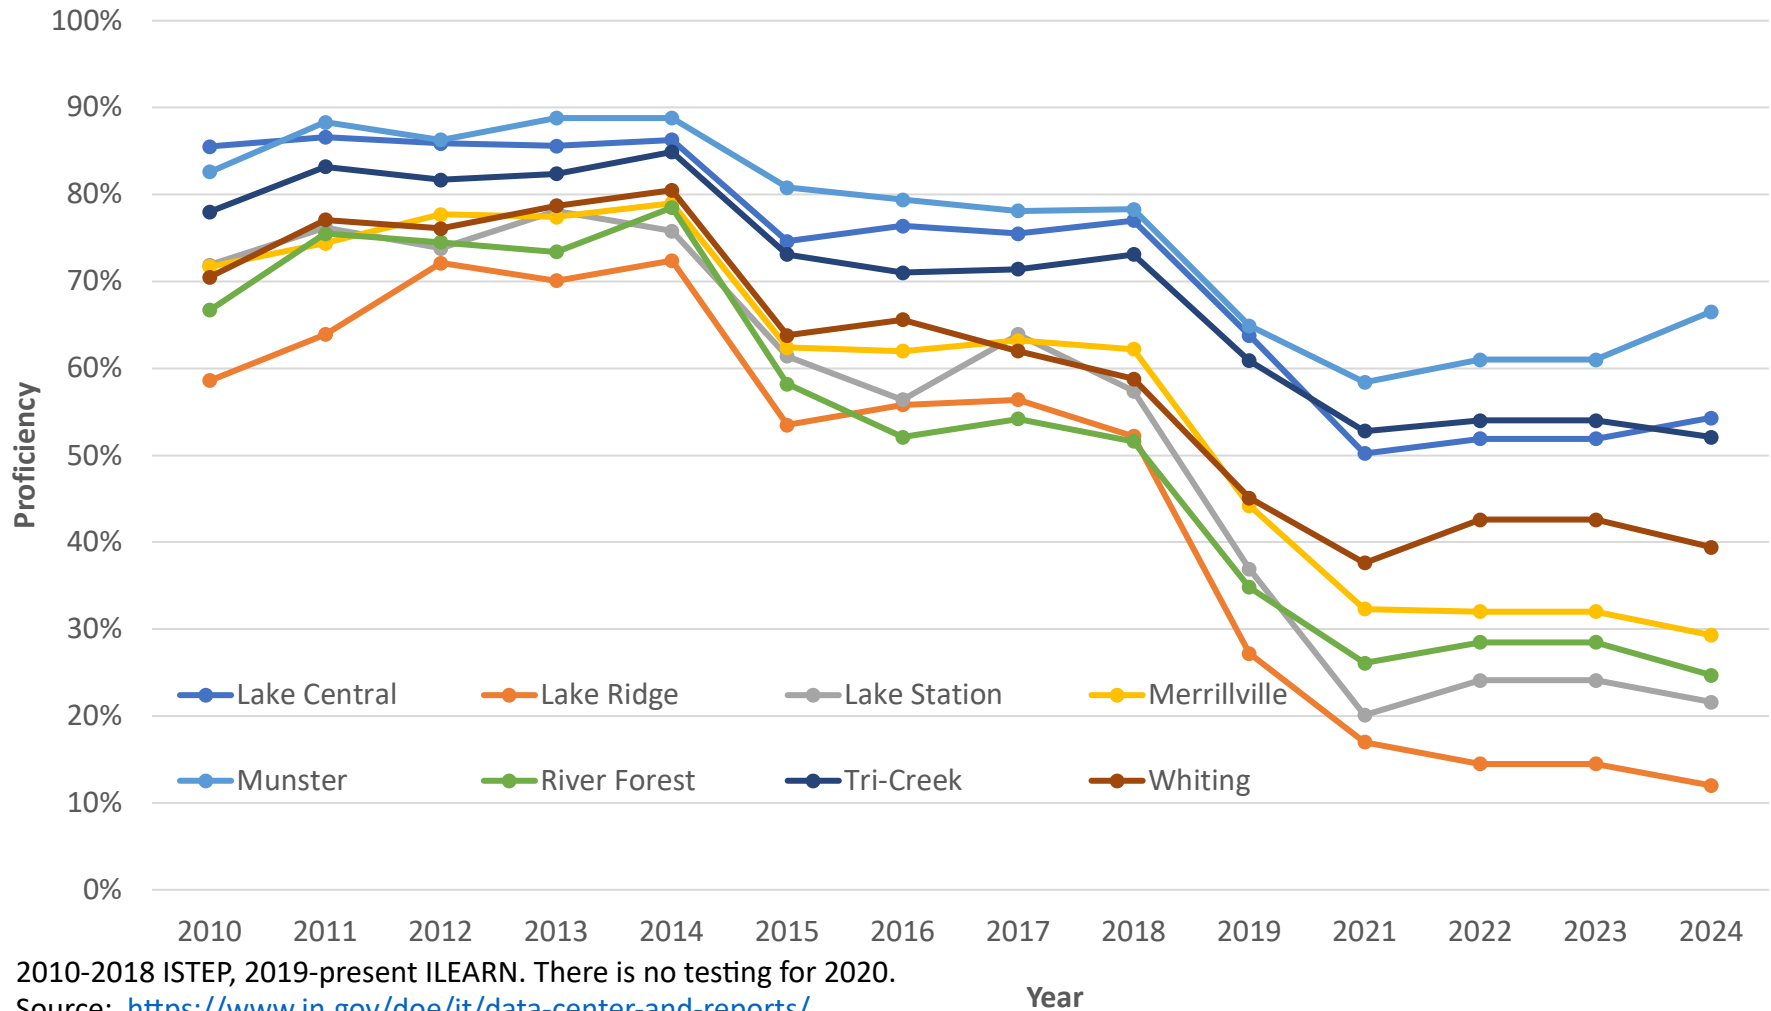

Lake County Schools - Group 2 ELA - ISTEP/ILEARN Proficiency 2010-2024

2010-2018 ISTEP, 2019-present ILEARN. There is no testing for 2020.

Source: <https://www.in.gov/doi/it/data-center-and-reports/>

Corporation summary grades 3-8

Schools by county: <https://www.niche.com>