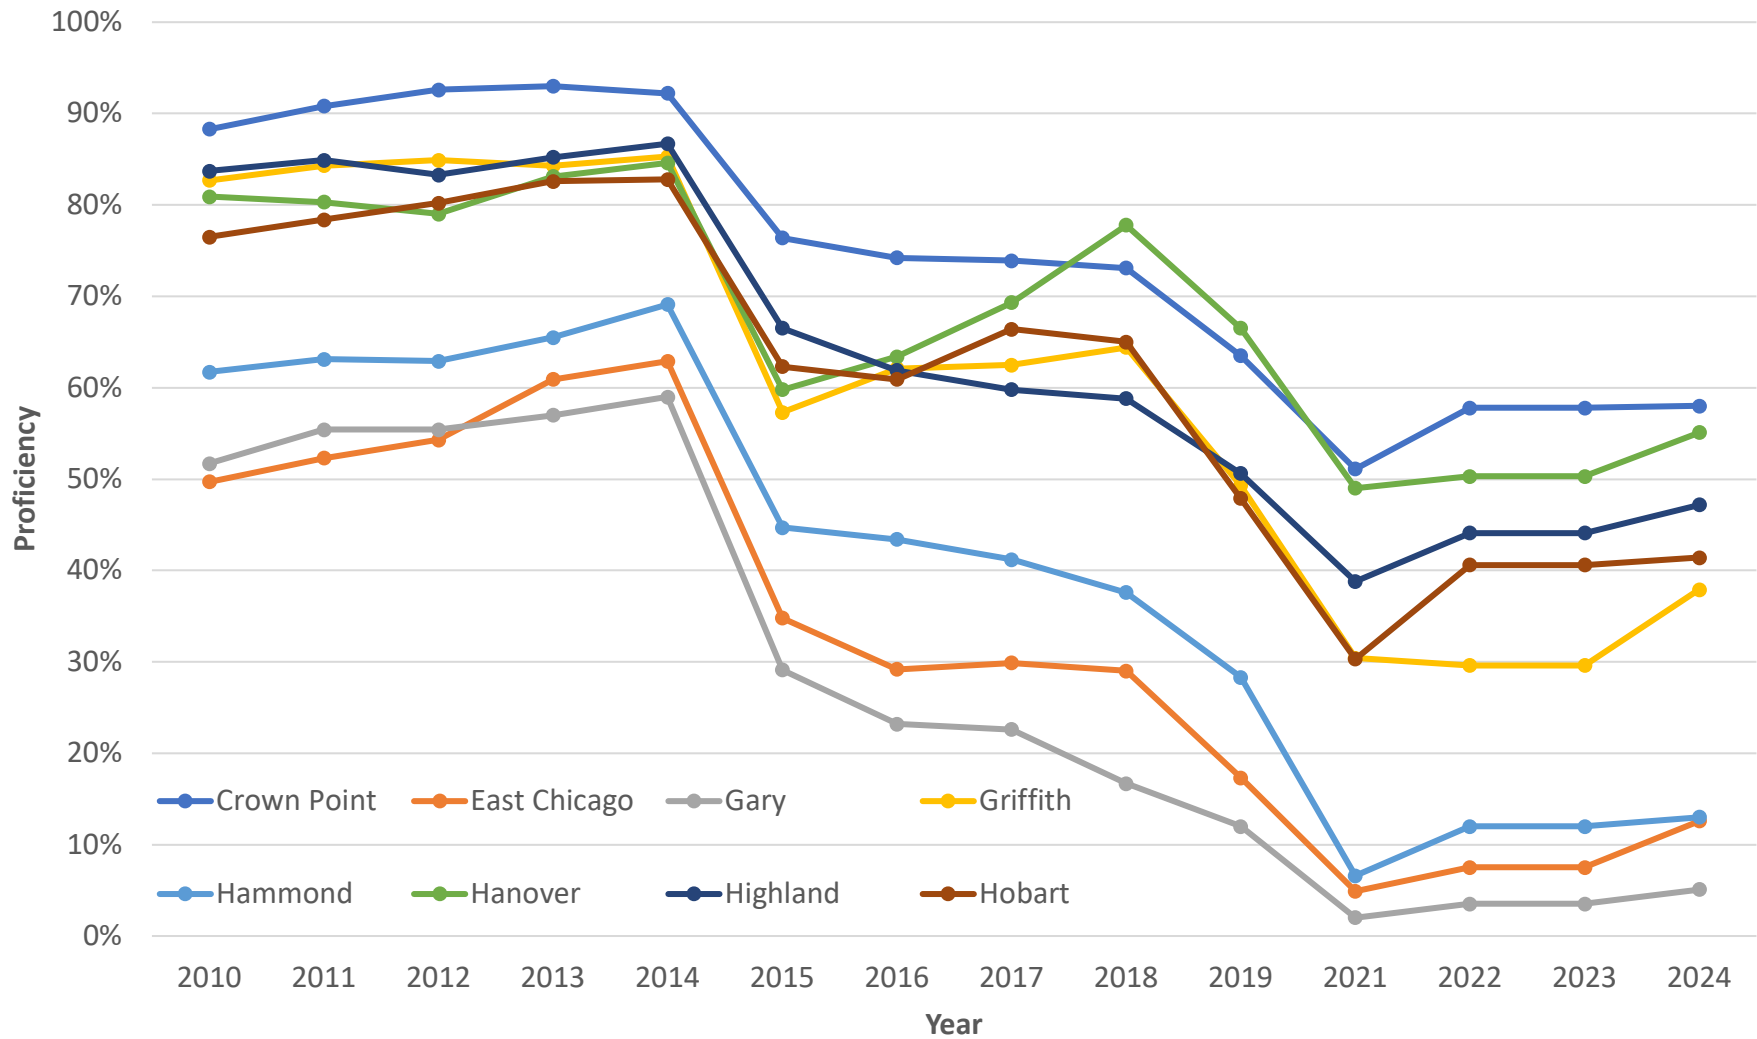

Lake County Schools - Group 1 Math - ISTEP/ILEARN Proficiency 2010-2024

2010-2018 ISTEP, 2019-present ILEARN. There is no testing for 2020.

Source: <https://www.in.gov/doi/data-center-and-reports/>

Corporation summary grades 3-8

Schools by county: <https://www.niche.com>