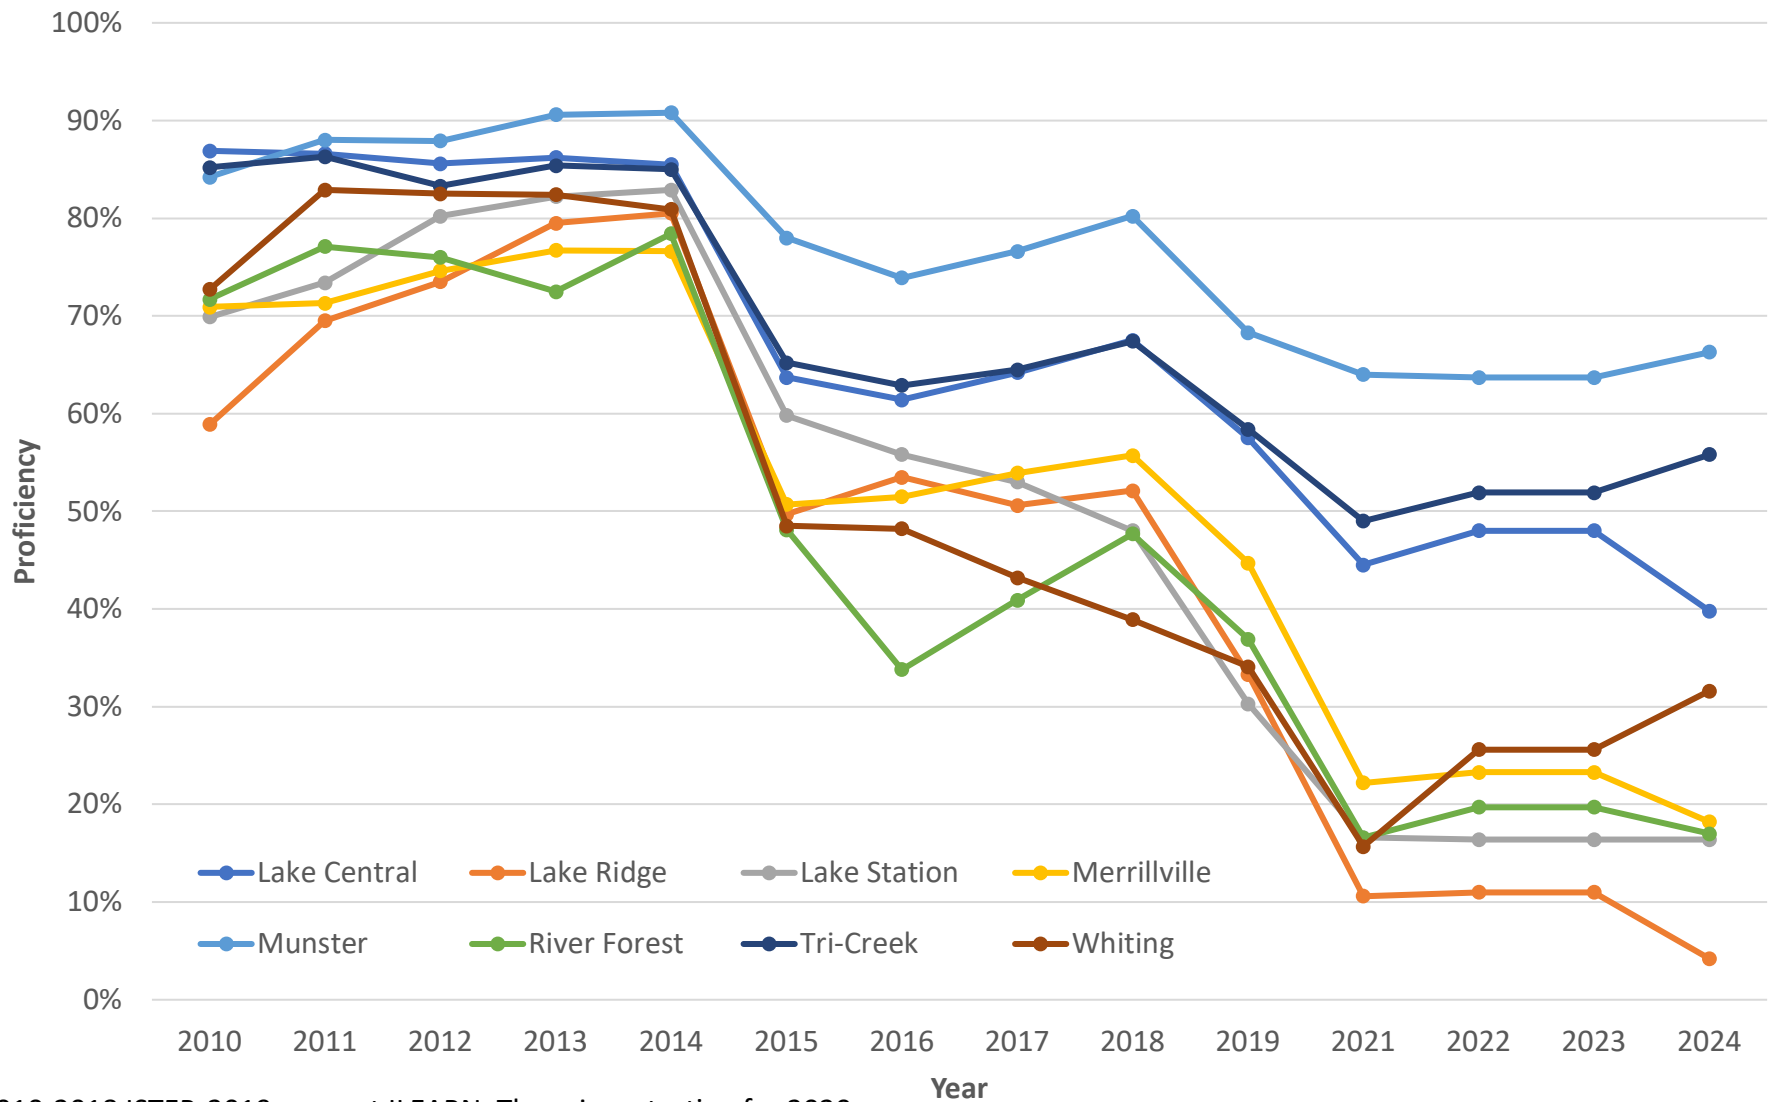

Lake County Schools - Group 2 Math - ISTEP/ILEARN Proficiency 2010-2024

2010-2018 ISTEP, 2019-present ILEARN. There is no testing for 2020.

Source: <https://www.in.gov/doi/data-center-and-reports/>

Corporation summary grades 3-8

Schools by county: <https://www.niche.com>