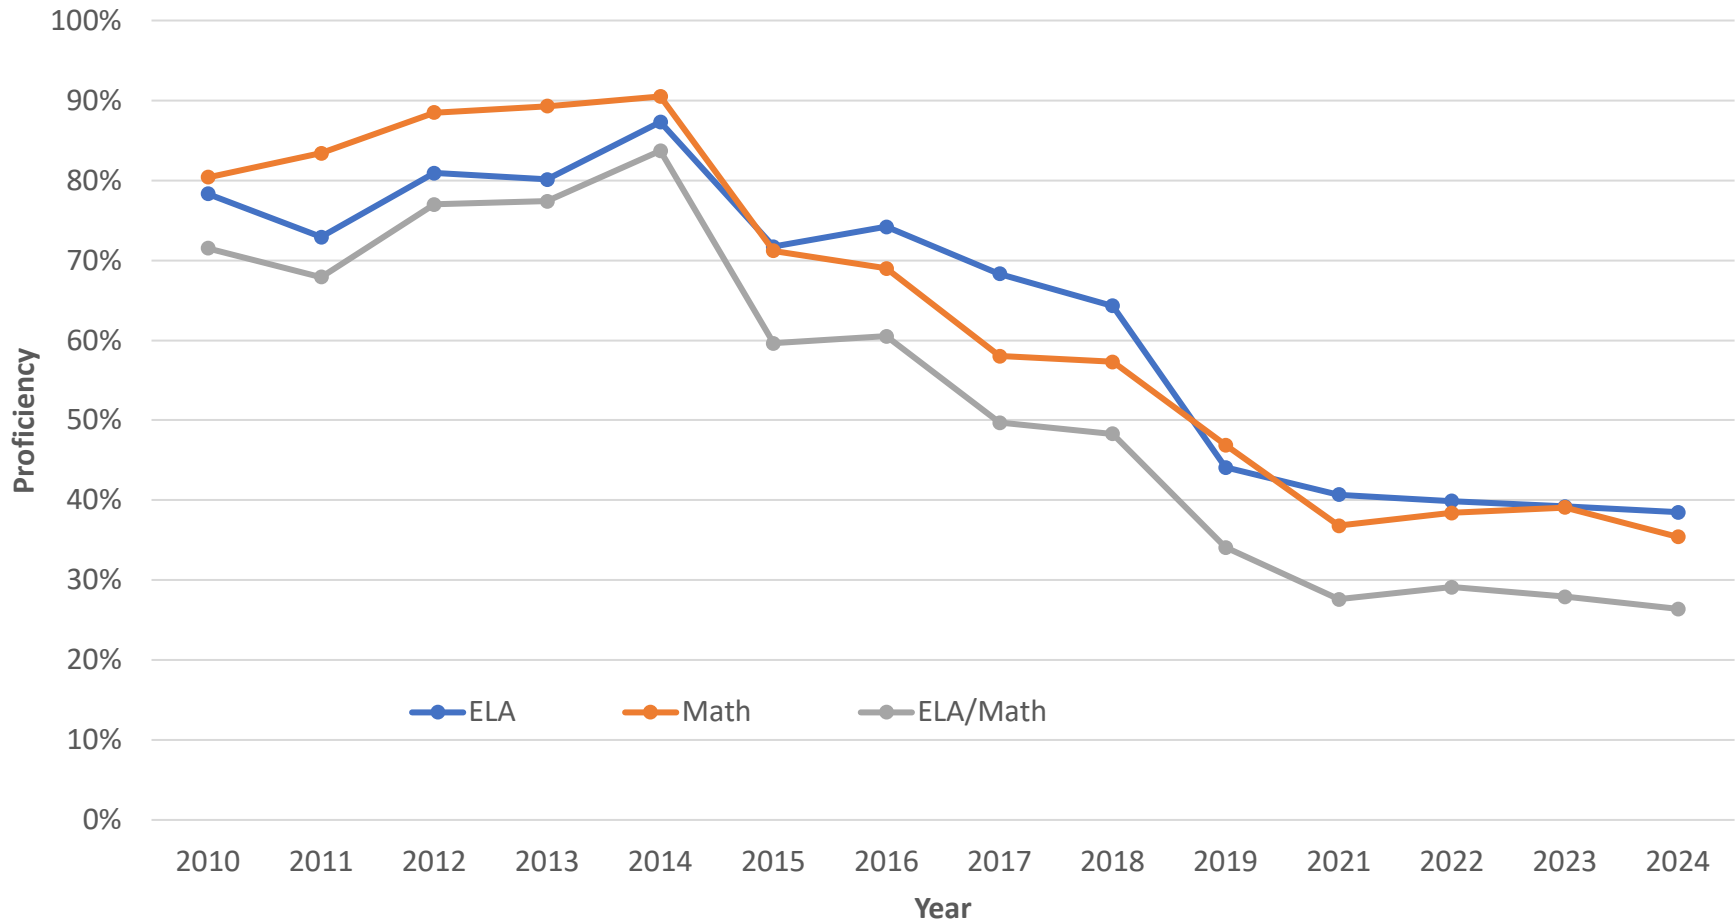

MSD Warren County School  
ELA-Math-ELA/Math  
ISTEP/ILEARN Proficiency 2010-2024

2010-2018 ISTEP, 2019-present ILEARN. There is no testing for 2020.

Source: <https://www.in.gov/doi/it/data-center-and-reports/>