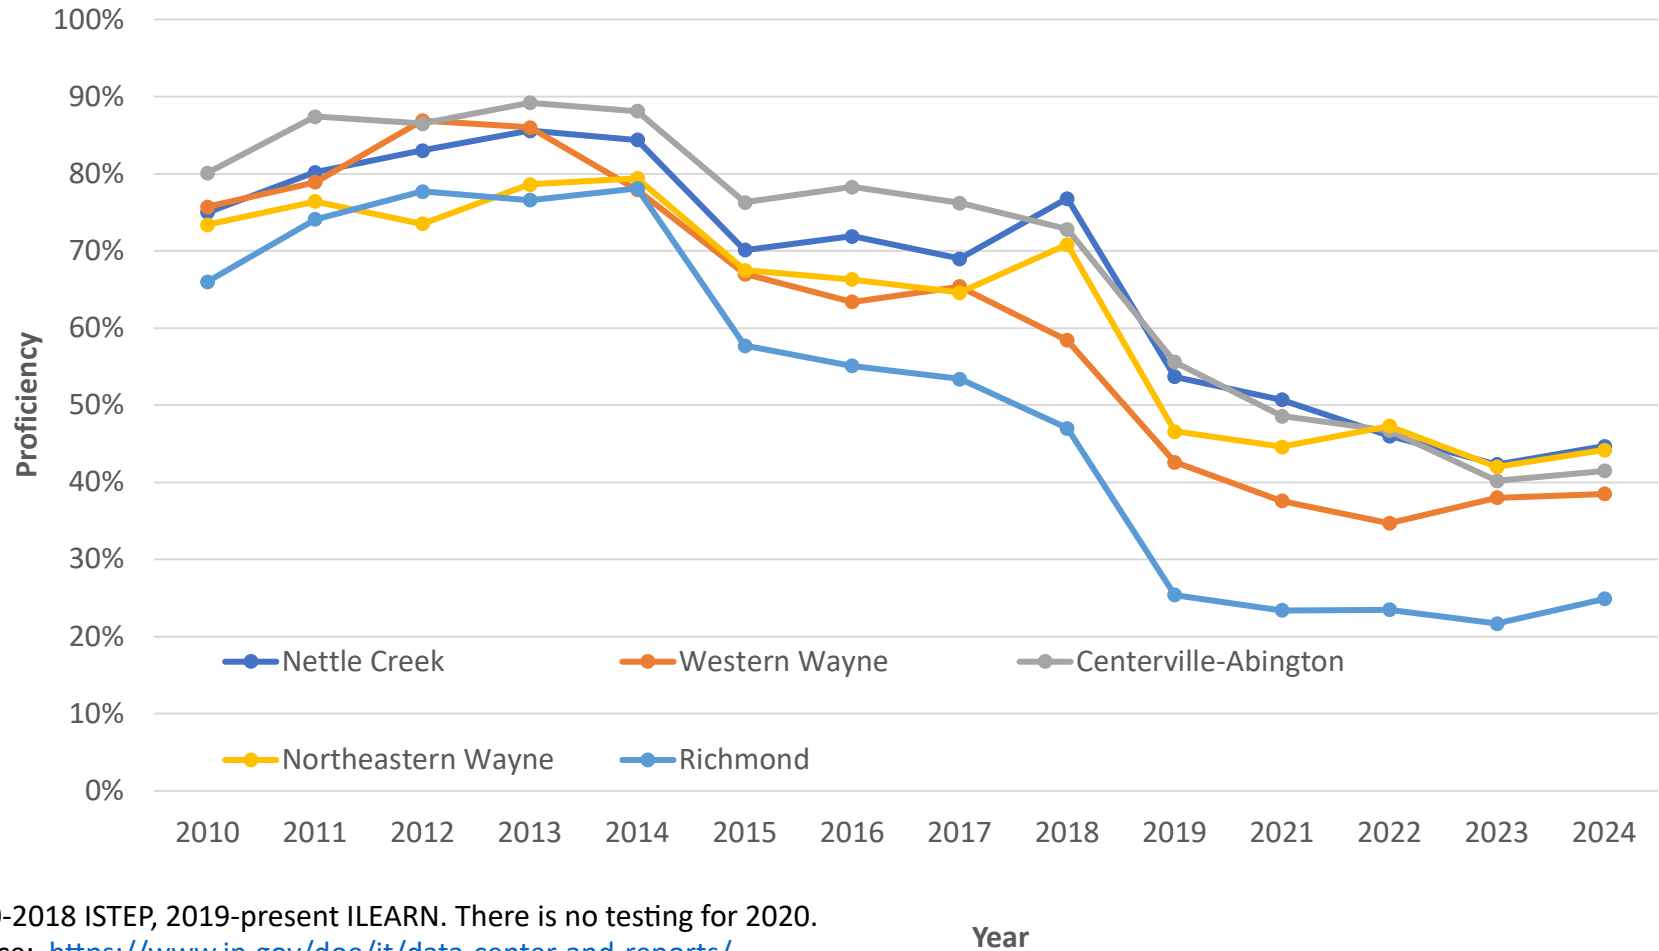

## Wayne County Schools ELA - ISTEP/ILEARN Proficiency 2010-2024

2010-2018 ISTEP, 2019-present ILEARN. There is no testing for 2020.

Source: <https://www.in.gov/doi/data-center-and-reports/>

Corporation summary grades 3-8